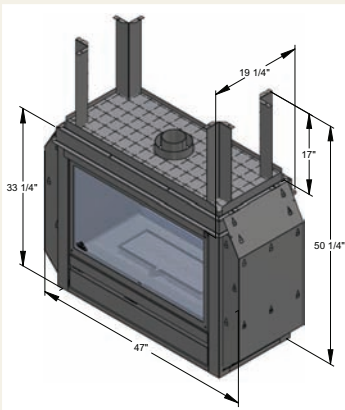

SUROIT

TWO FOR ONE

The SUROIT model is sure to add value to your home. This two-sided fireplace can bring warmth and comfort to two rooms of your home at the same time. Customize the final look with real-looking logs or a clear or colorful ember bed. PROFLAMME 2 remote control included.

Model	SUROIT (see thru)			
	NG	LPG	Min. BTU	Glass type
BTU's (Input)	25,000		12,500	Tempered
		27,000 32,000	17,280 20,480	Tempered Ceramic
Venting	Top	Rigid venting	Flex venting	
		4" X 6 5/8"	4" X 7"	
Dimensions	Real	Framing		
	• Height	33 3/4"	50 3/4"	
• Width	39"	47"		
• Depth	17 1/2"	17 1/2"		
Glass size	Real	Framing		
	• Large	30 1/2"	33 3/4"	
	• Small	9 3/4"	11 3/4"	
Glass area (in ²)	1052			
Steady state	79%			
Blower/fan kit	Option			
Electronic ignition	Yes			

Certified under national Canadian and American standards ANSI Z21.50-2012 • CSA 2.22-2012 for direct vented gas fireplace

ADVANTAGES AND FEATURES

- Up to 32,000 BTU
- Full-vision fireplace
- Clear glass embers included
- Very realistic logs (optional)
- Electronic ignition with battery-powered troubleshooter and adjustable heat and flame height control
- Reversible inside panel with brick pattern on one side and black metallic finish on the other side
- Top exhaust vent
- Protective grille included
- Original burner design for an unparalleled flame
- PROFLAMME 2 remote control included
- Available for propane or natural gas
- "SmartCast™" cartridge exclusive to J. A. ROBY
- Certified for all the rooms in the house
- Can work with or without electricity
- Backed by the J. A. ROBY limited lifetime warranty