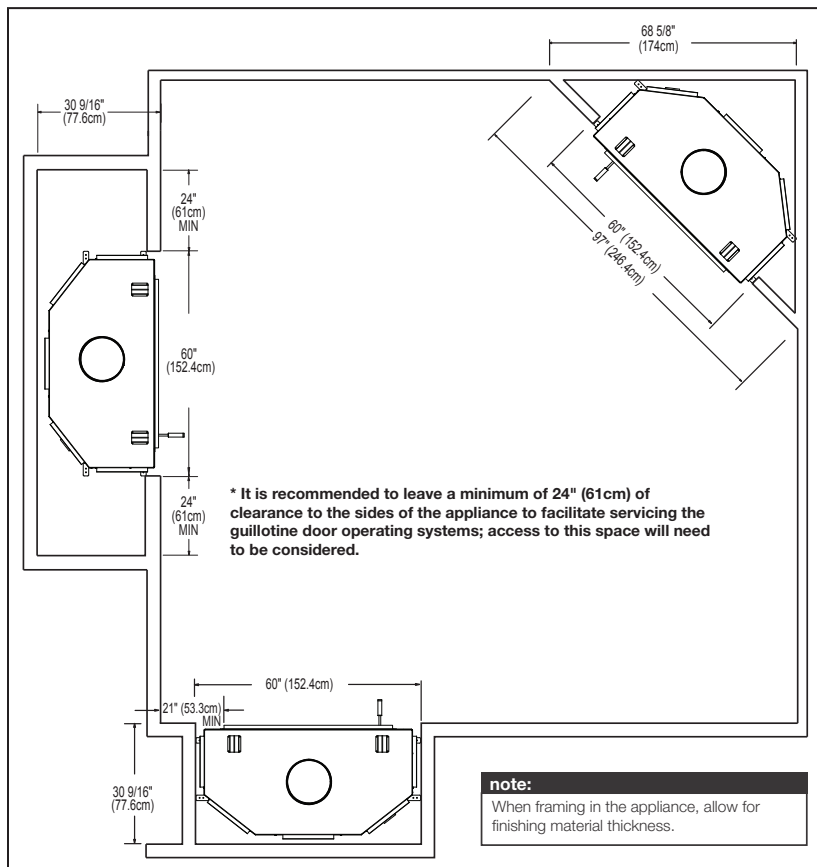

Specifications

| Model | Width | | Height | | Depth | | Viewing Area |
|--------|--------|---------|----------|---------|---------|---------|--------------|
| | Actual | Framing | Actual | Framing | Actual | Framing | |
| NZ7000 | 59 5/8 | 60 | 80 13/16 | 81 1/4 | 30 5/16 | 30 9/16 | 19 x 42 |

Dimensions

Typical Chimney Installation

Product information provided is not complete and is subject to change without notice. Please consult the installation manual for the most up to date installation information.

Minimum Enclosure Clearances

Framing

Minimum Mantel Clearances

Finishing Material

Spécifications

| Modèle | Largeur | | Hauteur | | Profondeur | | Dimensions de Vision |
|--------|---------|----------|----------|----------|------------|----------|----------------------|
| | Réel | Ossature | Réel | Ossature | Réel | Ossature | |
| NZ7000 | 59 5/8 | 60 | 80 13/16 | 81 1/4 | 30 5/16 | 30 9/16 | 19 x 42 |