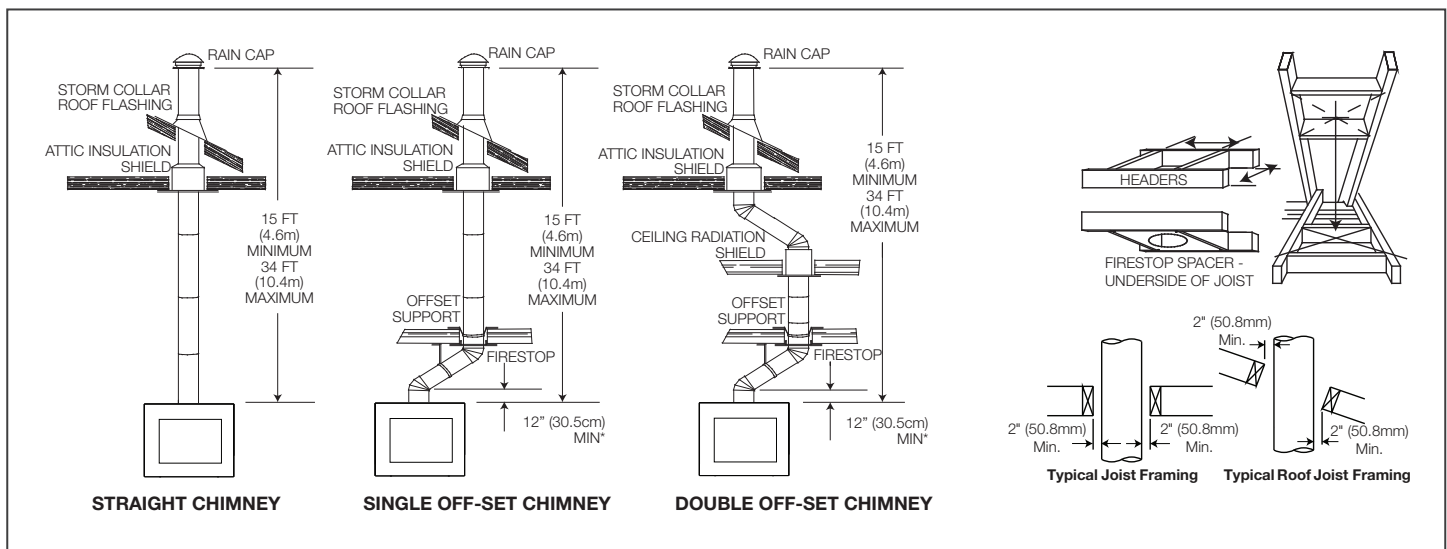

Specifications

| Model | Width | | Height | | Depth | | Viewing Area |
|--------|--------|---------|----------|---------|---------|---------|--------------|
| | Actual | Framing | Actual | Framing | Actual | Framing | |
| NZ7000 | 59 5/8 | 60 | 80 13/16 | 81 1/4 | 30 5/16 | 30 9/16 | 19 x 42 |

Dimensions

Typical Chimney Installation

Product information provided is not complete and is subject to change without notice. Please consult the installation manual for the most up to date installation information.