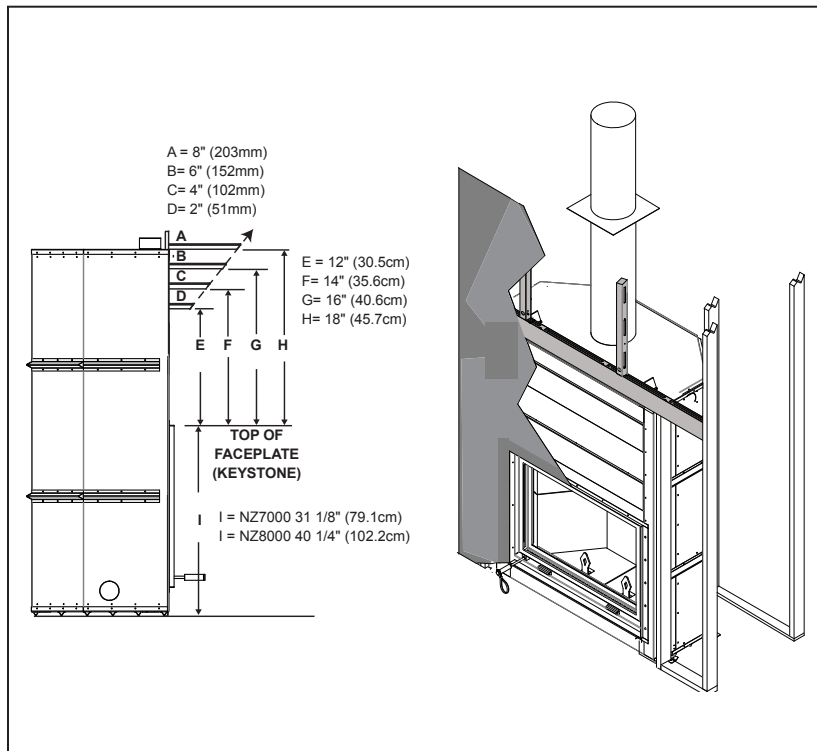

Specifications

| Model | Width | | Height | | Depth | | Viewing Area |
|--------|--------|---------|----------|---------|---------|---------|--------------|
| | Actual | Framing | Actual | Framing | Actual | Framing | |
| NZ7000 | 59 5/8 | 60 | 80 13/16 | 81 1/4 | 30 5/16 | 30 9/16 | 19 x 42 |

Dimensions

Typical Chimney Installation

Product information provided is not complete and is subject to change without notice. Please consult the installation manual for the most up to date installation information.

Minimum Enclosure Clearances

Framing

Minimum Mantel Clearances

Finishing Material

Spécifications

| Modèle | Largeur | | Hauteur | | Profondeur | | Dimensions de Vision |
|--------|---------|----------|----------|----------|------------|----------|----------------------|
| | Réel | Ossature | Réel | Ossature | Réel | Ossature | |
| NZ7000 | 59 5/8 | 60 | 80 13/16 | 81 1/4 | 30 5/16 | 30 9/16 | 19 x 42 |