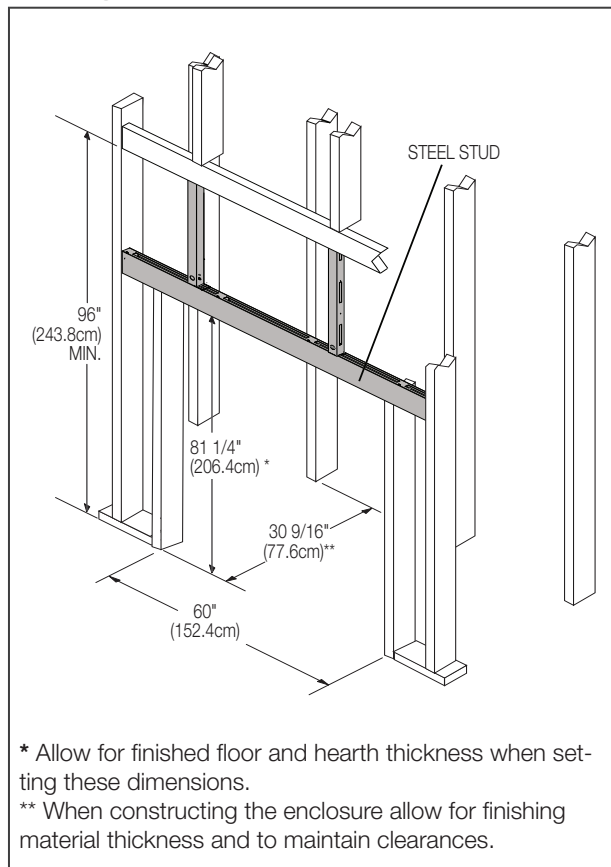

Specifications

| Model | Width | | Height | | Depth | | Viewing Area |
|--------|--------|---------|----------|---------|---------|---------|--------------|
| | Actual | Framing | Actual | Framing | Actual | Framing | |
| NZ7000 | 59 5/8 | 60 | 80 13/16 | 81 1/4 | 30 5/16 | 30 9/16 | 19 x 42 |

Dimensions

Typical Chimney Installation

Product information provided is not complete and is subject to change without notice. Please consult the installation manual for the most up to date installation information.

Minimum Enclosure Clearances

Framing

Minimum Mantel Clearances

Finishing Material

Spécifications

| Modèle | Largeur | | Hauteur | | Profondeur | | Dimensions de Vision |
|--------|---------|----------|----------|----------|------------|----------|----------------------|
| | Réel | Ossature | Réel | Ossature | Réel | Ossature | |
| NZ7000 | 59 5/8 | 60 | 80 13/16 | 81 1/4 | 30 5/16 | 30 9/16 | 19 x 42 |