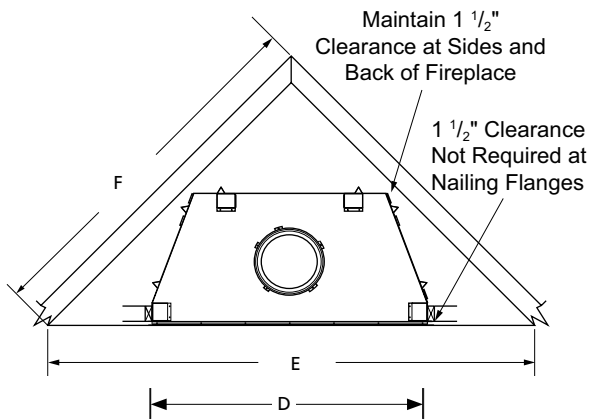

CORNER FRAMING SPECIFICATIONS

	WRT4536	WRT4542	WRT4550
D	45-1/4"	51-1/4"	59-1/4"
E	86-1/2"	92"	100"
F	61"	65"	71"

On the Cover: WRT4542 with red herringbone refractory panels

IMPORTANT NOTES:

As with any fireplace, this appliance is extremely hot during operation. Read and understand all operating instructions before using this appliance. For further information, consult your dealer.

Local conditions, such as elevation, wind, vent configuration and choice of fuel will affect overall appearance of the fire and heating performance. Performance can also vary with home design and insulation, climate, condition and type of fuel used, appliance location, burn rate, accessories chosen, chimney installation and how the appliance is operated.

Diagrams, illustrations and photographs are not to scale—consult installation instructions. Product designs, materials, dimensions, specifications, colors and prices are subject to change or discontinuance without notice.