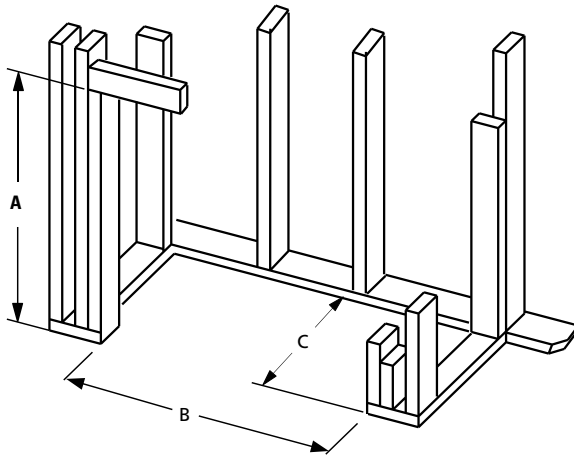

## FLAT WALL FRAMING SPECIFICATIONS

	WRT4536	WRT4542	WRT4550
A	67-1/8"	67-1/8"	67-1/8"
B	45-1/4"	51-1/4"	59"
C	28-1/4"	30-1/8"	30-1/8"