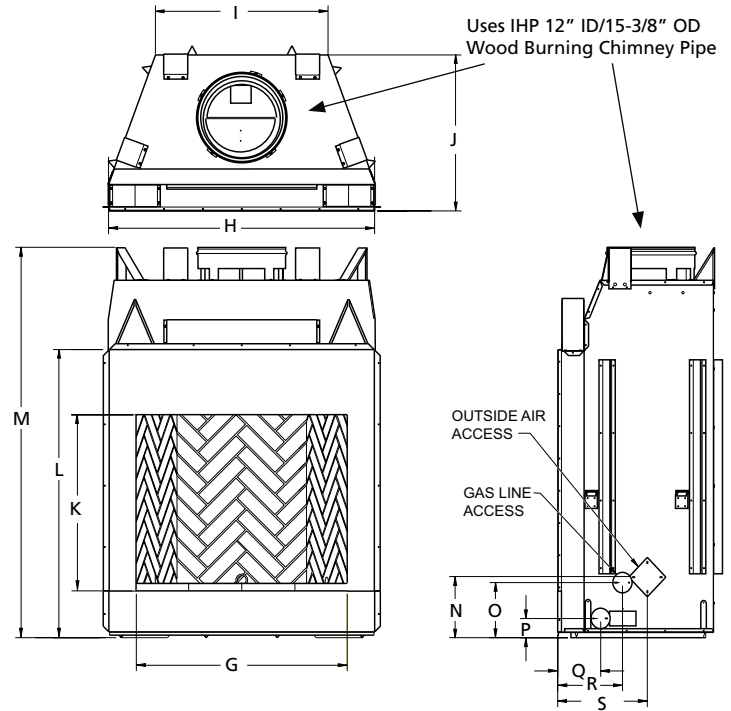

APPLIANCE SPECIFICATIONS

	WRT4536	WRT4542	WRT4550
G	36"	42"	50"
H	45-1/8"	51-1/8"	59-1/8"
I	29"	30-1/2"	38-1/2"
J	26-5/8"	29"	29"
K	30"	30"	30"
L	49"	49"	49"
M	67"	67"	67"
N	10-1/2"	10-1/2"	10-1/2"
O	9-1/2"	9-1/2"	9-1/2"
P	3-1/2"	3-1/2"	3-1/2"
Q	7-1/4"	8-1/2"	8-1/2"
R	11"	13"	13"
S	15-1/4"	17"	17"