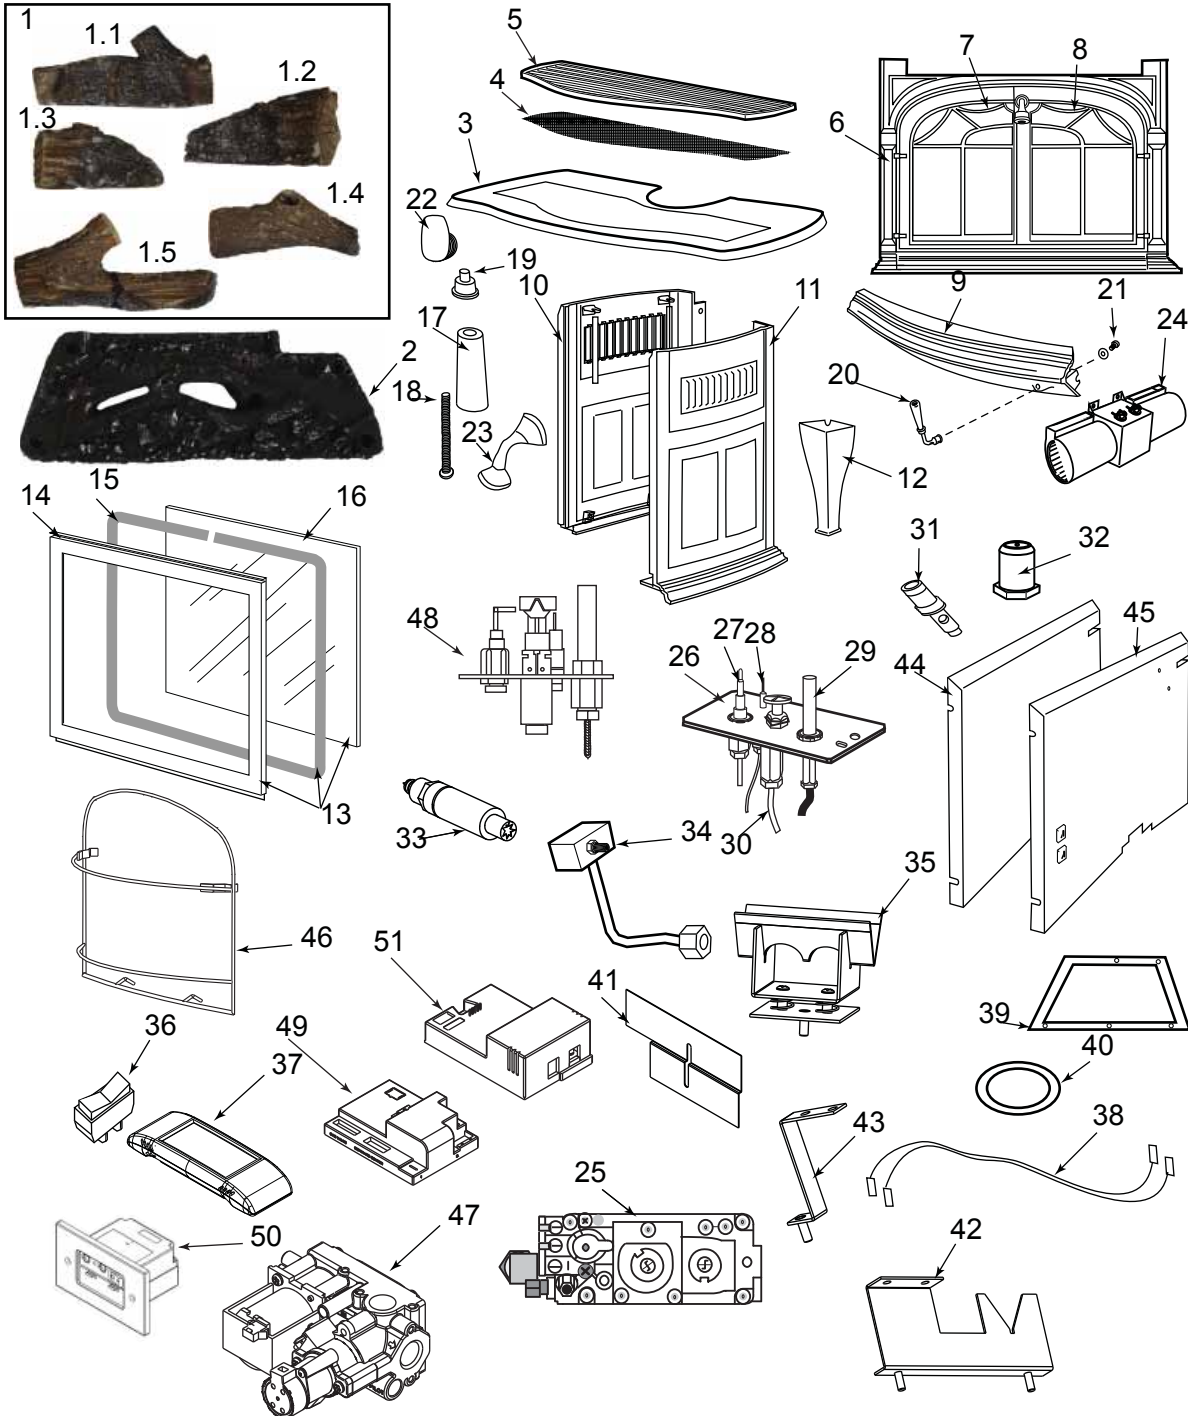

RADVTCBSB (Classic Black)
RADVTBDSB (Bordeaux)
RADVTBMSB (Majolica Brown)
RADVTBSSB (Biscuit)

RADVTSCCB (Classic Black)
RADVTSCBD (Bordeaux)
RADVTSCBM (Majolica Brown)
RADVTSCBS (Biscuit)

Part number list on following page.

**Stocked
at Depot**

ITEM	DESCRIPTION	COMMENTS	PART NUMBER	Stocked at Depot
1	Log Set		20012550	Y
1.1	Log, Rear		20012541	
1.2	Log, Right Front		20012543	
1.3	Log, Left Front		20012542	
1.4	Left Cross Log		20012544	
1.5	Right Cross Log		20012545	
2	Ember Bed Assembly		20012206	Y
3	Top	Classic Black	1301194A	
		Biscuit	30003244	
		Bordeaux	30006794	
		Brown Majolica	30004933	
4	Screen, Top		1601970	
5	Grille		1301195A	
6	Front	Classic Black	30001376A	
		Biscuit	30003240	
		Bordeaux	30006790	
		Brown Majolica	30004928	
7	Door, Left	Classic Black	30001378A	
		Biscuit	30003242K	
		Bordeaux	30006792	
		Brown Majolica	30004930	
8	Door, Right	Classic Black	30001377A	
		Biscuit	30003241	
		Bordeaux	30006791	
		Brown Majolica	30004929	
9	Control Door	Classic Black	30001413A	
		Biscuit	30003243	
		Bordeaux	30006793	
		Brown Majolica	30004931	
10	Left End	Classic Black	30001751A	
		Biscuit	30003239	
		Bordeaux	30006789	
		Brown Majolica	30004927	
11	Right End	Classic Black	30001752A	
		Biscuit	30003238	
		Bordeaux	30006788	
		Brown Majolica	30004926	