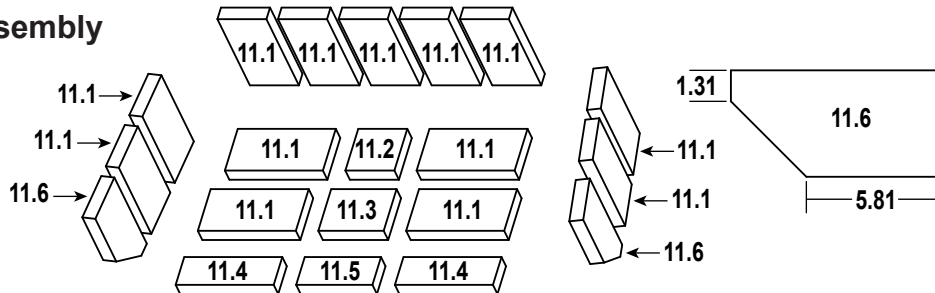

#11 Brick Assembly

11	Brick Assembly		SRV7095-022	Y
11.1	Brick, Uncut	Qty. 13 Req	832-0550	Y
11.2	Brick, 4.5" X 4.5" X 1.25"	Qty. 1 Req	SRV7128-001	
11.3	Brick, 5.75" X 4.5" X 1.25"	Qty. 1 Req	SRV7128-039	
11.4	Brick, 9" X 3" X 1.25"	Qty. 2 Req	SRV7128-003	
11.5	Brick, 7" X 3" X 1.25"	Qty. 1 Req	SRV7128-004	
11.6	Brick, 9" X 4.5" X 1.25" W/Angle	Qty. 2 Req	SRV7128-600	
	Brick, Uncut	Pkg of 6	832-3040	

Additional service part numbers appear on following page.