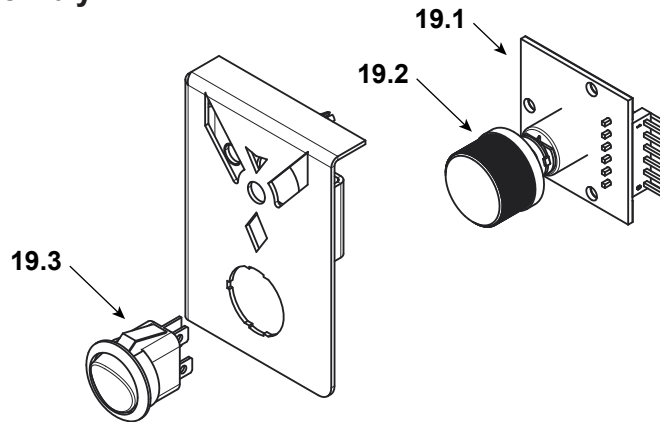

**#19 Control Panel Assembly**

19	Control Panel Assembly		SRV7101-026	
19.1	Speed Control		SRV7000-888	Y
19.2	Knob, Speed Control		SRV7000-930	Y
19.3	Rocker Switch (Round)		SRV7000-940	Y
20	Snap Disc, #1, Convection Blower		SRV230-0470	Y
21	Power Cord		812-1180	Y
22	Wire Harness		SRV7000-891	Y
23	Timer Control Assembly		SRV7101-019	Y
	Knob		1600663	Y
	Screw, Pan Head phillips 8-32 x 3/8	Pkg of 40	225-0500/40	Y
	Timer (Only) Replacement Assembly		SRV480-1940	Y
24	Timer Door Assembly		SRV7075-054	Y
	Door Gasket		7033-282	Y
	Screw, Machine Screw 1/4-20 x 3/4 Ns	Pkg of 25	220-0080/25	Y