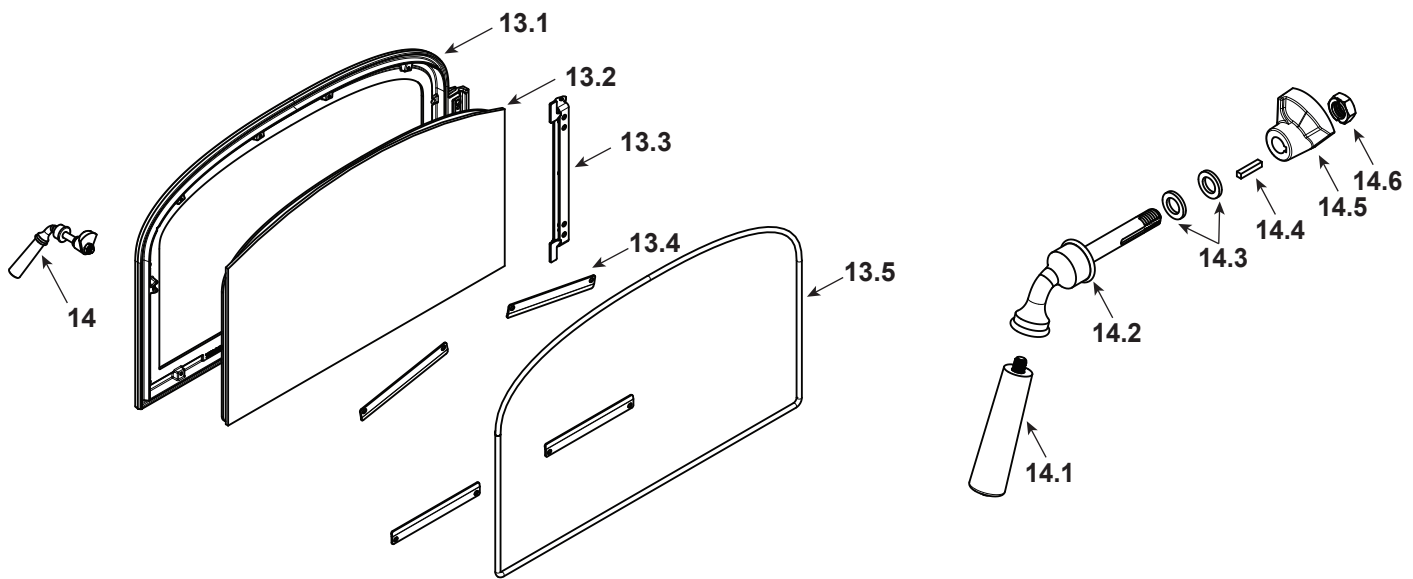

Stocked at Depot

ITEM	DESCRIPTION	COMMENTS	PART NUMBER	
12	Andiron	2 Sets	SRV7101-208	
	Screw Fh Tx 1/4-20 x 1		7000-622/10	Y

#13 Door Assembly

#14 Door Handle Assembly

13	Door Assembly	Classic Black	7101-053CB	
		Majolica Brown	7101-053BM	
13.1	Door	Classic Black	7101-205CB	
		Majolica Brown	7101-205BM	
13.2	Glass Assembly		SRV7095-054	
13.3	Door Hinge Assembly		SRV7101-024	
13.4	Glass Retainers	Qty 4 req	SRV7063-166	
	Screw, Pan Head Phillips, 8-32 x 3/8	Pkg of 40	225-0500/40	Y
13.5	Door Gasket	15 FT	1-00-1203589	Y
14	Door Handle Assembly		SRV7101-022	Y
14.1	Handle		1600664	Y
14.2	Door Handle		SRV7101-021	
14.3	Washer, Sae 3/8 ( 3 ea)	Pkg of 3	832-0990	Y
14.4	Key, cam Latch		SRV430-1151	
14.5	Cam Latch		SRV430-1141	
14.6	Nut, Side Lock Jam	Pkg of 24	226-0100/24	Y