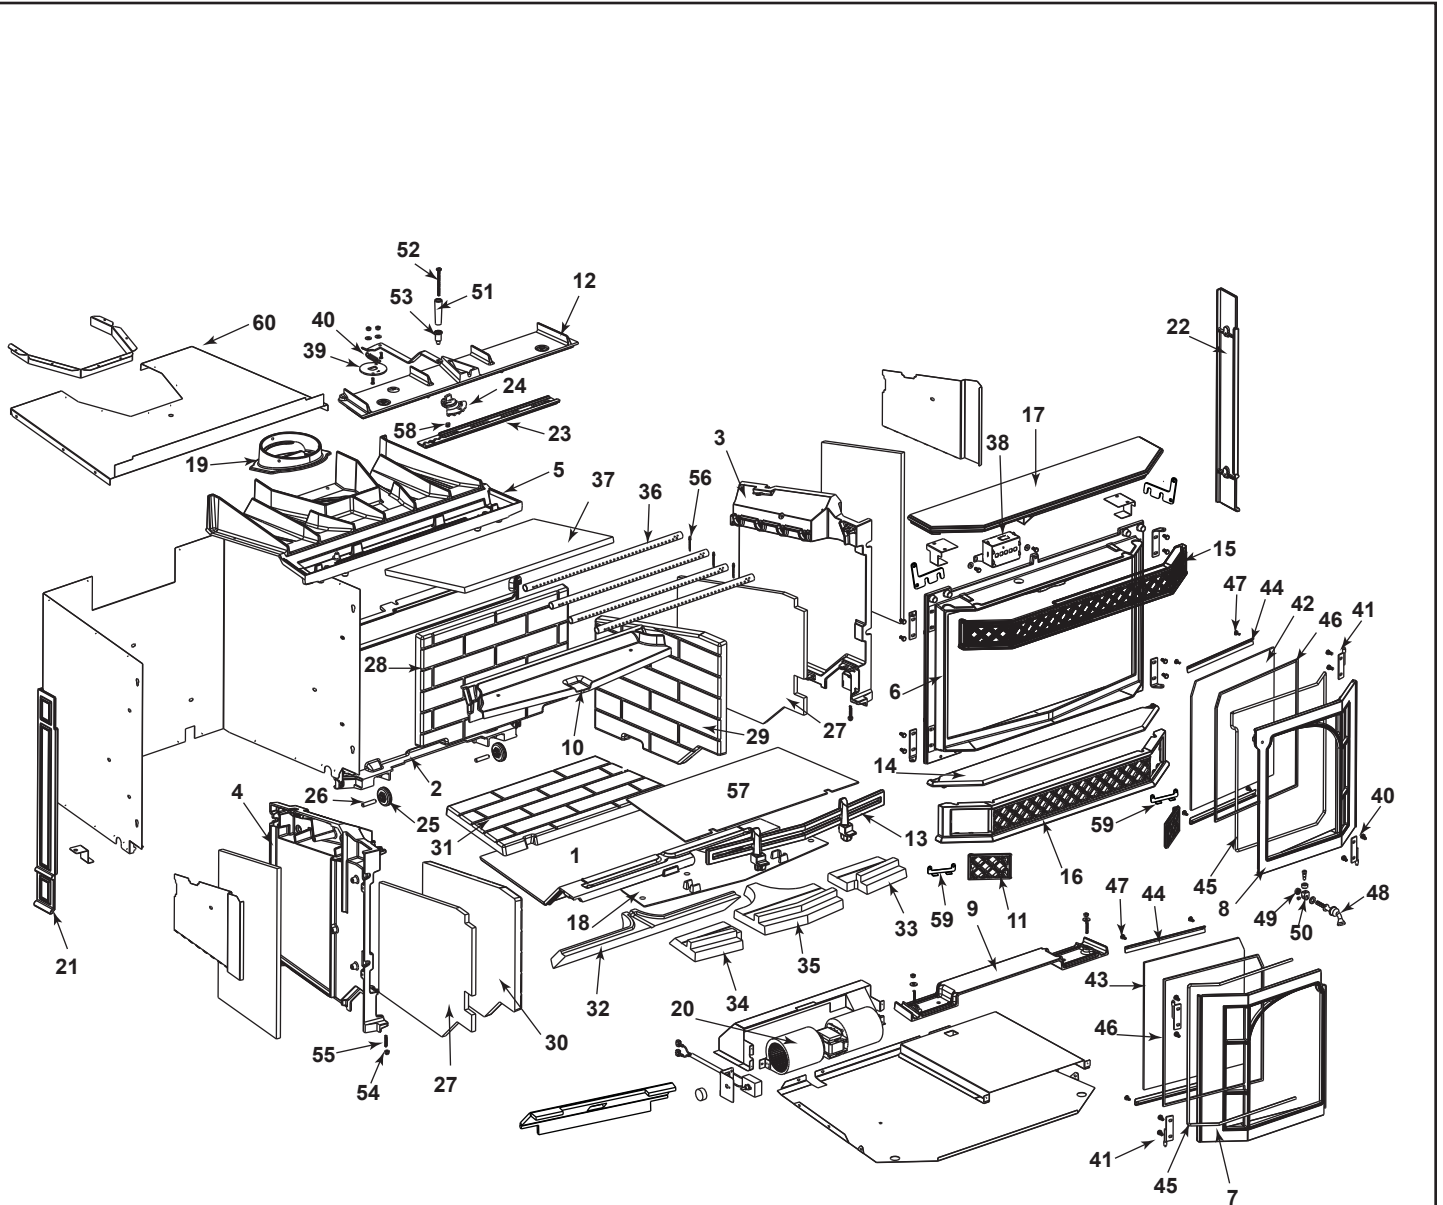

MERRICB (Classic Black)

IMPORTANT: THIS IS DATED INFORMATION. Parts must be ordered from a dealer or distributor. **Hearth and Home Technologies does not sell directly to consumers.** Provide model number and serial number when requesting service parts from your dealer or distributor.

Stocked at Depot

ITEM	DESCRIPTION	COMMENTS	PART NUMBER	
1	Bottom		30004620	
2	Back		30004621	
3	End, Right		30004622	
4	End, Left		30004623	
5	Top		30004624A	
6	Front		30004625	
7	Door, Left	Classic Black	30004626A	
		Ebony	30005193	
8	Door, Right	Classic Black	30004627A	
		Ebony	30005194	
9	Base Plate		30004628	
10	Air Manifold		30004629	
11	Door, Access	Classic Black	30004630A	
		Ebony	30005195	
12	Cover Plate, Top		30004631	
13	Andiron		30004635A	
14	Ashlip	Classic Black	30004636A	
		Ebony	30005196	
15	Lattice Front, Top	Classic Black	30004637A	
		Ebony	30005197	
16	Lattice Front, Bottom	Classic Black	30004638A	
		Ebony	30005198	
17	Mantel	Classic Black	30004639A	
		Ebony	30005199	
	Bracket, Mantel	Qty 2 req	30004679	
18	Air Cover Plate		30004640	
19	Collar, Flue		30004317	
20	Fan Kit Assembly		30004669	
	Replacement Blower Only		30004412A	Y
	Snapstat Wire Assembly		30004406	
	Rheostat and Wire Assembly		30004407	
	Power Cord		1601482	
	Snapstat		SRV30005236	Y
	D Knob		1604419	
21	Side Panel, Left	Classic Black	30004634A	
		Ebony	30005200	
22	Side Panel, Right	Classic Black	30004673A	
		Ebony	30005201	

Additional service part numbers appear on following page.