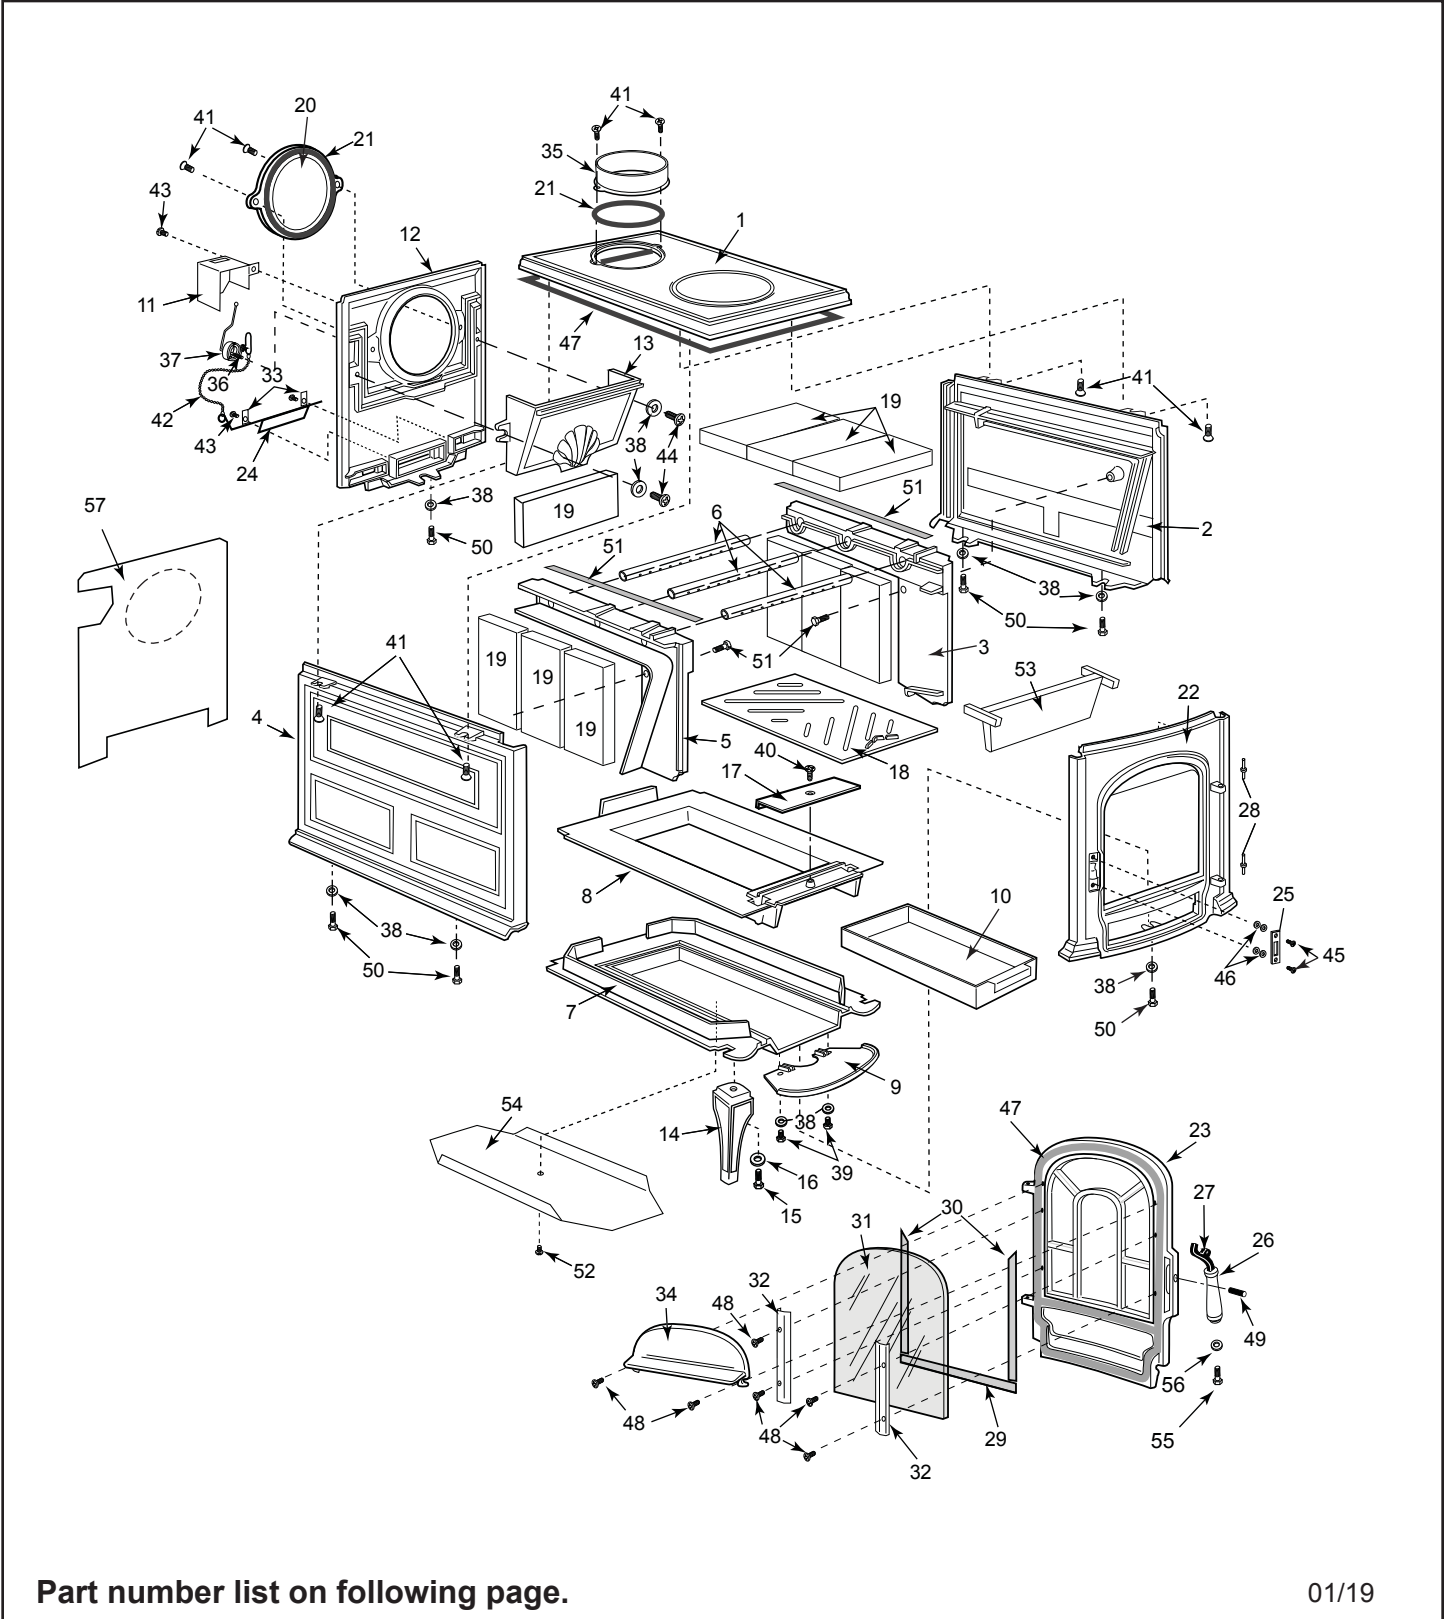

0001920 (Classic Black)

0001923 (Bordeaux) (End Manufacturing Date: 2017)

0001924 (Ebony) (Ending Manufacturing Date: 2007)

0001927 (Majolica Brown) (Ending Manufacturing Date: 2008)

0001928 (Vermont Classic Green) (Ending Manufacturing Date: 2008)

Part number list on following page.

IMPORTANT: THIS IS DATED INFORMATION. Parts must be ordered from a dealer or distributor. **Hearth and Home Technologies does not sell directly to consumers.** Provide model number and serial number when requesting service parts from your dealer or distributor.

Stocked at Depot

ITEM	DESCRIPTION	COMMENTS	PART NUMBER	
1	Top	Classic Black	30001654A	
		Bordeaux	30006803	
2	Right Side	Classic Black	30001655A	
		Bordeaux	30006805	
3	Secondary Air Channel, Right		30000606	
4	Left Side	Classic Black	30001656A	
		Bordeaux	30006806	
5	Secondary Air Channel, Left		30000607	
6	Secondary Air Tube		30000368	
7	Bottom		30000343A	
8	Bottom, Inner		30000346	
9	Ashlip	Classic Black	30000352A	
		Bordeaux	30006808	
10	Ashpan		30000363	
11	Thermostat		30000371	
12	Back		30000347A	
13	Fire Back		30000358	
14	Leg (Qty. 4 req)	Classic Black	30000360A	
		Bordeaux	30006807	
	Leg (Set of 4)	Classic Black	K30000502	
		No longer available	30006810	
15	Leg Bolt, 3/8-16x1, Hex Bolt	Qty 4 req	1201432	
16	Flat Washer, 3/8	Pkg of 10	1202488-10	
17	Primary Air Plate		30000356	
18	Grate, Wood		30000604A	
19	Firebrick	Qty 10 req	1601103	Y
20	Flue Cover	Classic Black	30000351A	
		Bordeaux	30006800	
21	Adhesive Gasket, 5/16	15 Ft	1-00-1203591	Y
22	Front	Classic Black	30000348A	
		Bordeaux	30006801	
23	Door	Classic Black	30000350A	
		Bordeaux	30006802	
24	Primary Air Flap		30000370A	
25	Door Handle Catch		30000365	
26	Wooden Handle		30000366	
27	Door Handle Shaft		30000364	

Additional service part numbers appear on following page.