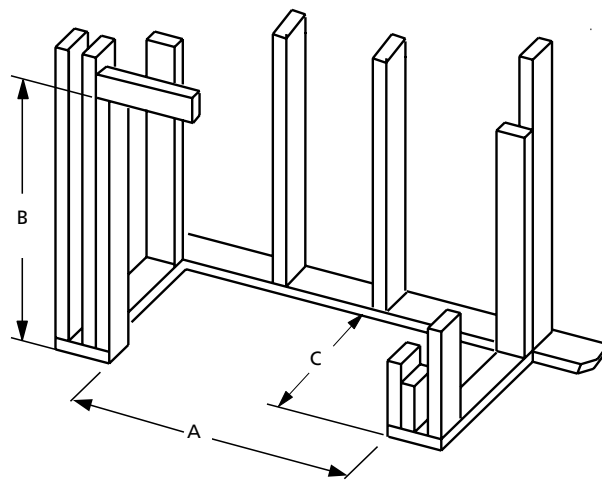

INTERIOR PANEL

OPTIONAL ACCESSORIES

- A. Blower kits
- B. J-Box kit (required for use with optional blower)
- C. Outside air kits
- D. Vent-free gas logs

FRAMING SPECIFICATIONS

VRT2536

A	42-1/4"
B	40-1/4"
C	20-1/2"