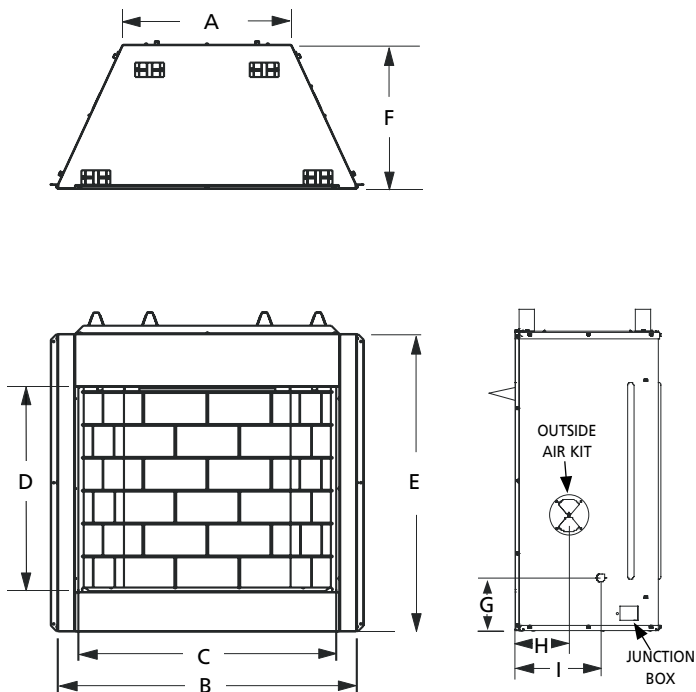

FEATURES

-  Available in a 36" radiant smooth-faced model
-  Tall 24" opening accepts most 18" or 24" vent-free gas logs
-  White stacked refractory panels (sides and back)
-  Standard heat deflection hood (required)
-  Includes mesh fire screens
-  Optional outside air kit
-  Optional blower (J-Box kit required)
-  Durable textured powder coat finish
-  20 year limited warranty

(Optional)

Crescent Hill log set LVD18/24CH

APPLIANCE SPECIFICATIONS

VRT2536

A	23-1/2"
B	41-3/4"
C	36"
D	24"
E	37-1/4"
F	20"
G	7-3/8"
H	7-1/2"
I	11-15/16"

IMPORTANT NOTES:

As with any fireplace, this appliance is extremely hot during operation. Read and understand all operating instructions before using this appliance. For further information, consult your dealer.