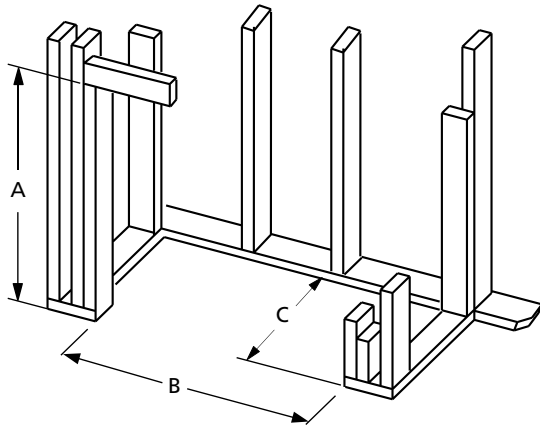

FRAMING SPECIFICATIONS

	VRE4032	VRE4036	VRE4042
A	36-3/4"	40-1/2"	44-1/2"
B	35-7/8"	42-1/2"	49-5/8"
C	16-1/4"	20-3/4"	22-5/8"