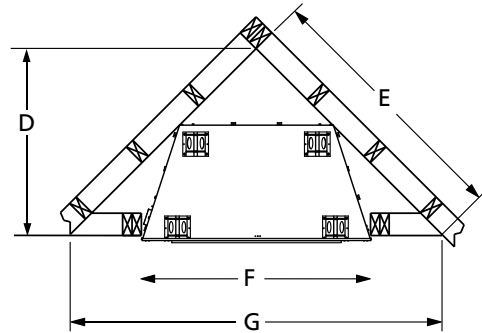

CORNER FRAMING SPECIFICATIONS

	VRE4032	VRE4036	VRE4042
D	30"	37"	43"
E	42-7/16"	52"	61"
F	35-7/8"	42-1/2"	49-5/8"
G	60"	74"	86"

IMPORTANT NOTES:

As with any fireplace, this appliance is extremely hot during operation. Read and understand all operating instructions before using this appliance. For further information, consult your dealer.

Local conditions, such as elevation and choice of fuel will affect overall appearance of the fire and heating performance. Performance can also vary with home design and insulation, ceiling height, accessories chosen and appliance location.

Diagrams, illustrations and photographs are not to scale — consult installation instructions. Product designs, materials, dimensions, specifications, colors and prices are subject to change or discontinuance without notice.

© 2014 Innovative Hearth Products

785484M 06/14

Visit us online

SuperiorFireplaces.us.com