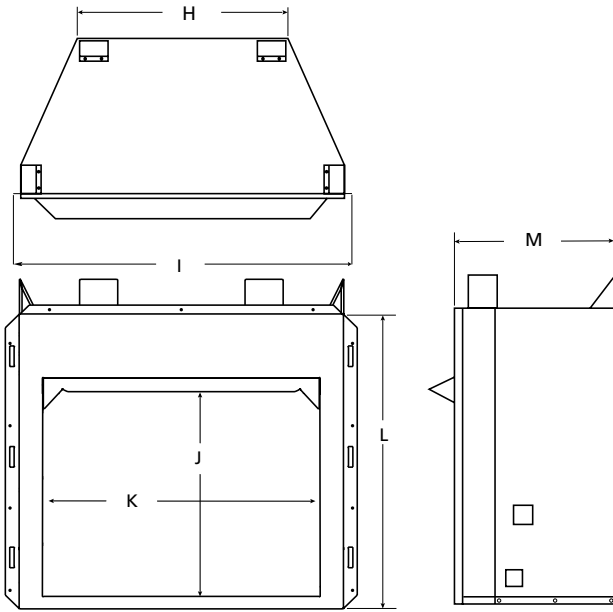

The traditional masonry design elements include a large viewing area, and a flush-to-the-floor opening to help create the look of a real site-built masonry fireplace.

## APPLIANCE SPECIFICATIONS

	VRE4032	VRE4036	VRE4042
H	22-7/16"	29-1/8"	36-1/8"
I	34-1/2"	41-1/8"	48-1/4"
J	23-7/8"	26-3/4"	29-5/8"
K	29-1/2"	35"	42"
L	32-1/4"	36-1/8"	40"
M	16-5/8"	21-1/8"	23-1/16"