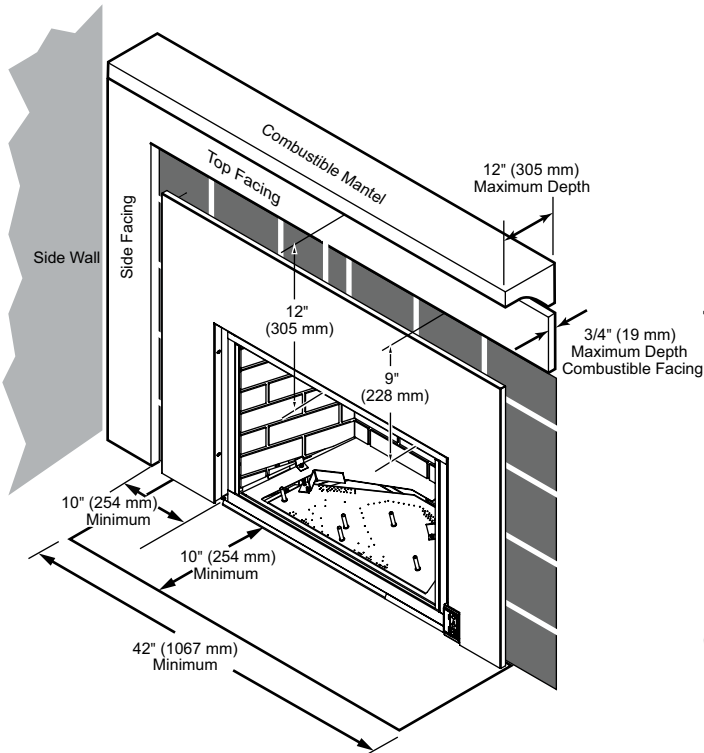

CLEARANCE TO COMBUSTIBLES

Front of Fireplace: 36" (914 mm)
 Mantel Clearance: 12" (305 mm) min./
 12" Depth (305 mm) max.
 Firebox Opening to Side Wall: 10" (254 mm)
 Hearth Requirement: 10" (254 mm)

EFFICIENCY DATA

PRODUCT SPECIFICATIONS

30ICFDVLTSC Triumph Direct Vent Insert

ACTUAL DIMENSIONS

Actual size: 29"W x 20"H x 16"D (737 mm x 508 mm x 406 mm)

Viewing area: 24⁷/₈"W x 15¹/₂"H, 409 sq. in. (632 mm x 394 mm), 2490 sq. cm

Minimum Fireplace Opening

PRODUCT SPECIFICATIONS

30ICFDVLTSC Triumph Direct Vent Insert

INSERT CLEARANCES

FIELD INSTALLED ACCESSORIES (continued)

- Two sided surrounds with side control and safety screen attachment available:
 - ICF30S2B 38"W x 26"H x 2"D (965 mm x 660 mm x 51 mm)
 - ICF30M2B 42"W x 30"H x 2"D (1065 mm x 762 mm x 51 mm)
- Termination Kits:
 - LINK-DV30B Two 30' flex liners and round termination cap
 - LINKSQB-DV30 Two 30' flex liners and square termination cap
 - LINK-CAPB Round cap only
 - LINKSQB-CAPB Square cap only
- Kit required for conversion to LP (ICF30LPK)

CLEARANCE TO COMBUSTIBLES

Front of Fireplace: 36" (914 mm)
Mantel Clearance: 12" (305 mm) min. / 12" Depth (305 mm) max.
Firebox Opening to Side Wall: 10" (254 mm)
Hearth Requirement: 10" (254 mm)

EFFICIENCY DATA