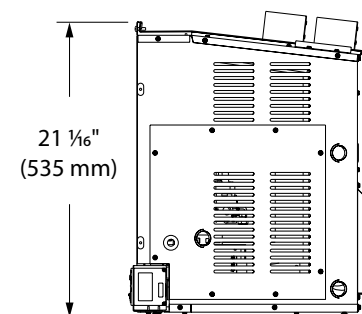

PRODUCT SPECIFICATIONS

30ICFDVCNTSC Triumph Direct Vent Insert

ACTUAL DIMENSIONS

Actual size: 29"W x 20"H x 16"D (737 mm x 508 mm x 406 mm)

Viewing area: 24⁷/₈"W x 15¹/₂"H, 409 sq. in. (632 mm x 394 mm), 2490 sq. cm

Minimum Fireplace Opening: 30"W (Front) x 21"H x 17"D x 23"W (Rear)
(762 mm x 533 mm x 432 mm x 584 mm)

STANDARD FEATURES

- Medium direct vent gas insert with louverless flush face and sleek, contemporary styling
- Black porcelain liner panels
- Stone and fireglass kit
- Natural Blaze burner that produces beautiful yellow flames with strikingly realistic movement and ember glow
- Total Signature Command® with hand held, thermostatic touch screen remote control (TSFSC) and A/C module (SCSACM)
- Dual blower (160 cfm)
- Accent light
- Ceramic glass
- Certified safety screen barrier included

TOTAL SIGNATURE COMMAND® FEATURES

- A/C control with automatic battery back-up for operation during power failures
- Electronic ignition saves money and energy
- Optional cold climate pilot setting keeps flue warm, prevents condensation on door glass and keeps cold air from entering the home through the chimney
- Hi/Lo 3-step flame adjustment to run unit at your desired level of comfort

FIELD INSTALLED ACCESSORIES

- Contemporary rectangular or arched door available in Satin Black, Brushed Nickel, or Textured Mocha
- Rustic rectangular or arched door available in Satin Black, Brushed Nickel, or Textured Mocha
- Square trim available in Brushed Nickel or Textured Mocha
- Floating face available in Satin Black, Brushed Nickel, or Textured Mocha
- Fireglass kits available in Onyx, Diamond, Sapphire, and Bronze

Minimum Fireplace Opening