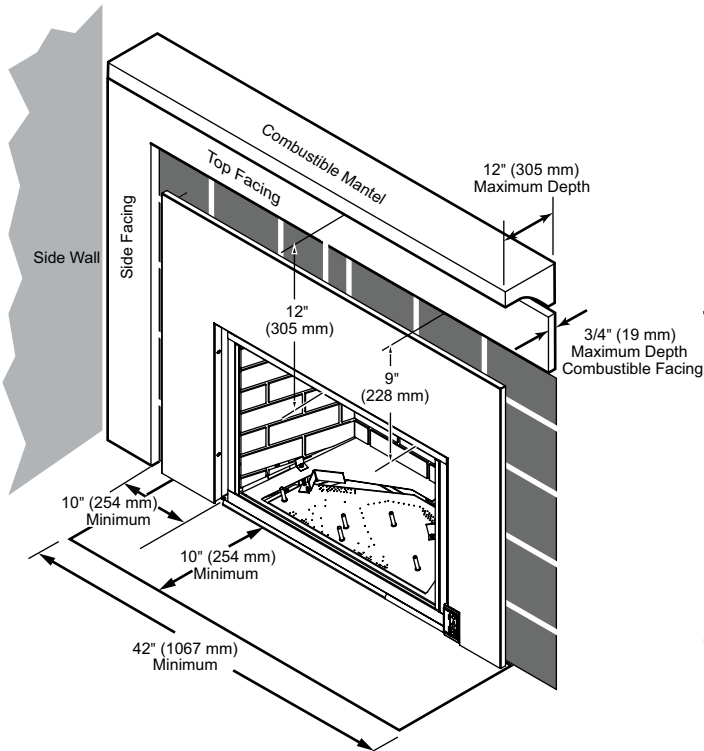

Minimum Fireplace Opening

PRODUCT SPECIFICATIONS

30ICFDVCNTSC Triumph Direct Vent Insert

INSERT CLEARANCES

FIELD INSTALLED ACCESSORIES (continued)

- Two sided surrounds with side control and safety screen attachment available:

ICF30S2B	38"W x 26"H x 2"D (965 mm x 660 mm x 51 mm)
ICF30M2B	42"W x 30"H x 2"D (1065 mm x 762 mm x 51 mm)
- Termination Kits:

LINK-DV30B	Two 30' flex liners and round termination cap
LINKSQB-DV30	Two 30' flex liners and square termination cap
LINK-CAPB	Round cap only
LINKSQB-CAP	Square cap only
- Kit required for conversion to LP (ICF30LPK)

CLEARANCE TO COMBUSTIBLES

Front of Fireplace: 36" (914 mm)
 Mantel Clearance: 12" (305 mm) min./
 12" Depth (305 mm) max.
 Firebox Opening to Side Wall: 10" (254 mm)
 Hearth Requirement: 10" (254 mm)

EFFICIENCY DATA

PRODUCT SPECIFICATIONS

30ICFDVLTSC Triumph Direct Vent Insert

ACTUAL DIMENSIONS

Actual size: 29"W x 20"H x 16"D (737 mm x 508 mm x 406 mm)

Viewing area: 24⁷/₈"W x 15¹/₂"H, 409 sq. in. (632 mm x 394 mm), 2490 sq. cm