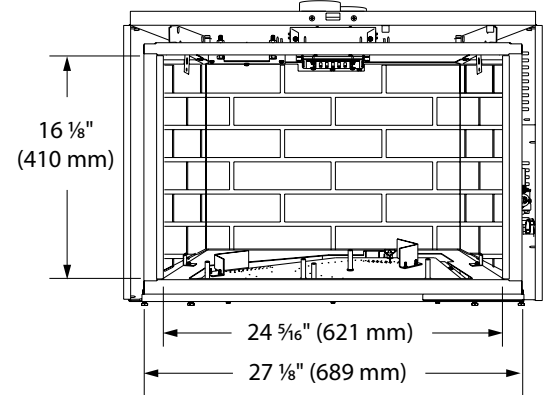

PRODUCT SPECIFICATIONS

30ICFDVLTSC Triumph Direct Vent Insert

ACTUAL DIMENSIONS

Actual size: 29"W x 20"H x 16"D (737 mm x 508 mm x 406 mm)

Viewing area: 24⁷/₈"W x 15¹/₂"H, 409 sq. in. (632 mm x 394 mm), 2490 sq. cm

Minimum Fireplace Opening: 30"W (Front) x 21"H x 17"D x 23"W (Rear)
(762 mm x 533 mm x 432 mm x 584 mm)

STANDARD FEATURES

- Medium direct vent gas insert with louverless flush face and simple, traditional styling
- Choice of Tavern Brown 3D, Cottage Clay 3D or Cottage Red 3D brick liner
- Natural Blaze burner that produces beautiful yellow flames with strikingly realistic movement and ember glow, and exclusive ceramic fiber log set
- Total Signature Command® with hand held, thermostatic touch screen remote control (TSFSC) and A/C module (SCSACM)
- Dual blower (160 cfm)
- Accent light
- Ceramic glass
- Certified safety screen barrier included

TOTAL SIGNATURE COMMAND® FEATURES

- A/C control with automatic battery back-up for operation during power failures
- Electronic ignition saves money and energy
- Optional cold climate pilot setting keeps flue warm, prevents condensation on door glass and keeps cold air from entering the home through the chimney
- Hi/Lo 3-step flame adjustment to run unit at your desired level of comfort

FIELD INSTALLED ACCESSORIES

- Contemporary rectangular or arched door available in Satin Black, Brushed Nickel, or Textured Mocha
- Rustic rectangular or arched door available in Satin Black, Brushed Nickel, or Textured Mocha
- Square trim available in Brushed Nickel or Textured Mocha
- Floating face available in Satin Black, Brushed Nickel, or Textured Mocha
- Fireglass kits available in Onyx, Diamond, Sapphire, and Bronze

Minimum Fireplace Opening