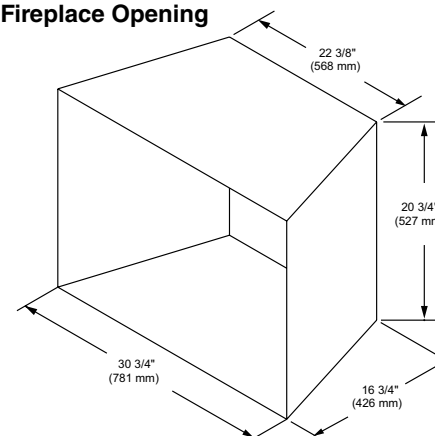

Minimum Fireplace Opening