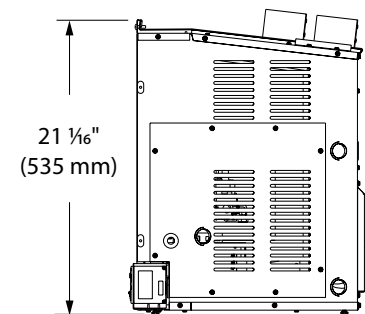

PRODUCT SPECIFICATIONS

30ICFDVLTSC Triumph Direct Vent Insert

ACTUAL DIMENSIONS

Actual size: 29"W x 20"H x 16"D (737 mm x 508 mm x 406 mm)

Viewing area: 24⁷/₈"W x 15¹/₂"H, 409 sq. in. (632 mm x 394 mm), 2490 sq. cm

Minimum Fireplace Opening: 30"W (Front) x 21"H x 17"D x 23"W (Rear)
(762 mm x 533 mm x 432 mm x 584 mm)

STANDARD FEATURES

- Medium direct vent gas insert with louverless flush face and simple, traditional styling
- Choice of Tavern Brown 3D, Cottage Clay 3D or Cottage Red 3D brick liner
- Natural Blaze burner that produces beautiful yellow flames with strikingly realistic movement and ember glow, and exclusive ceramic fiber log set
- Total Signature Command® with hand held, thermostatic touch screen remote control (TSFSC) and A/C module (SCSACM)
- Dual blower (160 cfm)
- Accent light
- Ceramic glass
- Certified safety screen barrier included

TOTAL SIGNATURE COMMAND® FEATURES

- A/C control with automatic battery back-up for operation during power failures
- Electronic ignition saves money and energy
- Optional cold climate pilot setting keeps flue warm, prevents condensation on door glass and keeps cold air from entering the home through the chimney
- Hi/Lo 3-step flame adjustment to run unit at your desired level of comfort

FIELD INSTALLED ACCESSORIES

- Contemporary rectangular or arched door available in Satin Black, Brushed Nickel, or Textured Mocha
- Rustic rectangular or arched door available in Satin Black, Brushed Nickel, or Textured Mocha
- Square trim available in Brushed Nickel or Textured Mocha
- Floating face available in Satin Black, Brushed Nickel, or Textured Mocha
- Fireglass kits available in Onyx, Diamond, Sapphire, and Bronze

Minimum Fireplace Opening