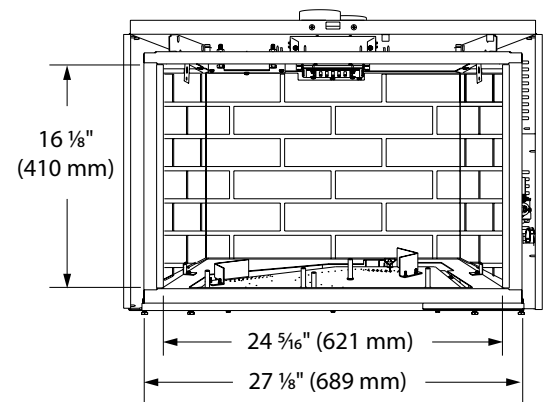

PRODUCT SPECIFICATIONS

30ICFDVCNTSC Triumph Direct Vent Insert

ACTUAL DIMENSIONS

Actual size: 29"W x 20"H x 16"D (737 mm x 508 mm x 406 mm)

Viewing area: 24⁷/₈"W x 15¹/₂"H, 409 sq. in. (632 mm x 394 mm), 2490 sq. cm

Minimum Fireplace Opening: 30"W (Front) x 21"H x 17"D x 23"W (Rear)
(762 mm x 533 mm x 432 mm x 584 mm)

STANDARD FEATURES

- Medium direct vent gas insert with louverless flush face and sleek, contemporary styling
- Black porcelain liner panels
- Stone and fireglass kit
- Natural Blaze burner that produces beautiful yellow flames with strikingly realistic movement and ember glow
- Total Signature Command® with hand held, thermostatic touch screen remote control (TSFSC) and A/C module (SCSACM)
- Dual blower (160 cfm)
- Accent light
- Ceramic glass
- Certified safety screen barrier included

TOTAL SIGNATURE COMMAND® FEATURES

- A/C control with automatic battery back-up for operation during power failures
- Electronic ignition saves money and energy
- Optional cold climate pilot setting keeps flue warm, prevents condensation on door glass and keeps cold air from entering the home through the chimney
- Hi/Lo 3-step flame adjustment to run unit at your desired level of comfort

FIELD INSTALLED ACCESSORIES

- Contemporary rectangular or arched door available in Satin Black, Brushed Nickel, or Textured Mocha
- Rustic rectangular or arched door available in Satin Black, Brushed Nickel, or Textured Mocha
- Square trim available in Brushed Nickel or Textured Mocha
- Floating face available in Satin Black, Brushed Nickel, or Textured Mocha
- Fireglass kits available in Onyx, Diamond, Sapphire, and Bronze

Minimum Fireplace Opening