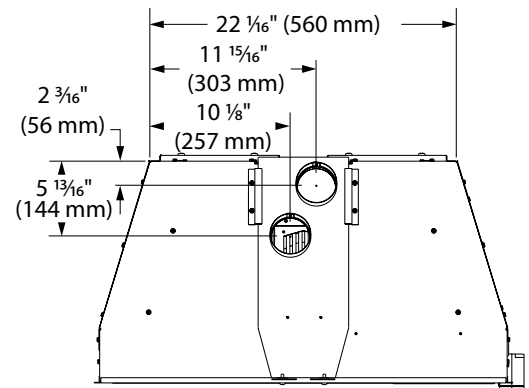

PRODUCT SPECIFICATIONS

30ICFDVCNTSC Triumph Direct Vent Insert

ACTUAL DIMENSIONS

Actual size: 29"W x 20"H x 16"D (737 mm x 508 mm x 406 mm)

Viewing area: 24⁷/₈"W x 15¹/₂"H, 409 sq. in. (632 mm x 394 mm), 2490 sq. cm

Minimum Fireplace Opening: 30"W (Front) x 21"H x 17"D x 23"W (Rear)
(762 mm x 533 mm x 432 mm x 584 mm)

STANDARD FEATURES

- Medium direct vent gas insert with louverless flush face and sleek, contemporary styling
- Black porcelain liner panels
- Stone and fireglass kit
- Natural Blaze burner that produces beautiful yellow flames with strikingly realistic movement and ember glow
- Total Signature Command® with hand held, thermostatic touch screen remote control (TSFSC) and A/C module (SCSACM)
- Dual blower (160 cfm)
- Accent light
- Ceramic glass
- Certified safety screen barrier included

TOTAL SIGNATURE COMMAND® FEATURES

- A/C control with automatic battery back-up for operation during power failures
- Electronic ignition saves money and energy
- Optional cold climate pilot setting keeps flue warm, prevents condensation on door glass and keeps cold air from entering the home through the chimney
- Hi/Lo 3-step flame adjustment to run unit at your desired level of comfort

FIELD INSTALLED ACCESSORIES

- Contemporary rectangular or arched door available in Satin Black, Brushed Nickel, or Textured Mocha
- Rustic rectangular or arched door available in Satin Black, Brushed Nickel, or Textured Mocha
- Square trim available in Brushed Nickel or Textured Mocha
- Floating face available in Satin Black, Brushed Nickel, or Textured Mocha
- Fireglass kits available in Onyx, Diamond, Sapphire, and Bronze

Minimum Fireplace Opening