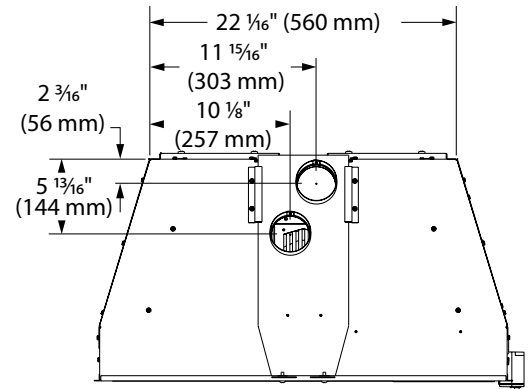

PRODUCT SPECIFICATIONS

30ICFDVLTSC Triumph Direct Vent Insert

ACTUAL DIMENSIONS

Actual size: 29"W x 20"H x 16"D (737 mm x 508 mm x 406 mm)

Viewing area: 24⁷/₈"W x 15¹/₂"H, 409 sq. in. (632 mm x 394 mm), 2490 sq. cm

Minimum Fireplace Opening: 30"W (Front) x 21"H x 17"D x 23"W (Rear)
(762 mm x 533 mm x 432 mm x 584 mm)

STANDARD FEATURES

- Medium direct vent gas insert with louverless flush face and simple, traditional styling
- Choice of Tavern Brown 3D, Cottage Clay 3D or Cottage Red 3D brick liner
- Natural Blaze burner that produces beautiful yellow flames with strikingly realistic movement and ember glow, and exclusive ceramic fiber log set
- Total Signature Command® with hand held, thermostatic touch screen remote control (TSFSC) and A/C module (SCSACM)
- Dual blower (160 cfm)
- Accent light
- Ceramic glass
- Certified safety screen barrier included

TOTAL SIGNATURE COMMAND® FEATURES

- A/C control with automatic battery back-up for operation during power failures
- Electronic ignition saves money and energy
- Optional cold climate pilot setting keeps flue warm, prevents condensation on door glass and keeps cold air from entering the home through the chimney
- Hi/Lo 3-step flame adjustment to run unit at your desired level of comfort

FIELD INSTALLED ACCESSORIES

- Contemporary rectangular or arched door available in Satin Black, Brushed Nickel, or Textured Mocha
- Rustic rectangular or arched door available in Satin Black, Brushed Nickel, or Textured Mocha
- Square trim available in Brushed Nickel or Textured Mocha
- Floating face available in Satin Black, Brushed Nickel, or Textured Mocha
- Fireglass kits available in Onyx, Diamond, Sapphire, and Bronze

Minimum Fireplace Opening