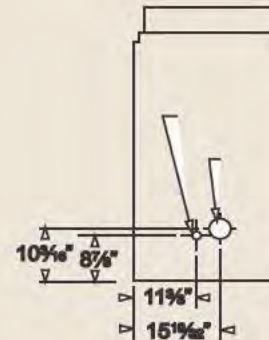

PRODUCT SPECIFICATIONS
SB44SS Outdoor/Indoor Fireplace

ACTUAL DIMENSIONS

Width: 53-1/8"
Height: 52-7/8"
Depth: 26-3/8"

TECHNICAL INFORMATION

- Can be installed indoors or out
- Built in flue damper
- Mesh screen
- Basket grate
- Stainless steel construction
- Herringbone refractory firebrick lining
- Side gas line access
- Uses 11 CF chimney
- Radiant or Circulating: Radiant
- OMNI Design Certified

FIELD INSTALLED ACCESSORIES

- Full framed glass doors: (Black, Polished Brass or Stainless Steel for indoor use)
- Stainless steel glass doors (if doors are required for outdoor use)
- Outside air kit (indoor only)
- Duct connector (indoor only)
- Matchlight Outdoor Vented Gas logs

A Brand of Monessen Hearth Systems Co.
149 Cleveland Drive, Paris, Kentucky 40361

www.monessenhearth.com

To avoid personal injury or property damage, the product described by this brochure must be installed, operated and maintained in strict compliance with the instructions packaged with the product and all applicable building or fire codes. Contact local building or fire officials about restrictions and installation inspection requirements. All photographs and drawings on this brochure are for illustrative purposes only and are not intended for, nor should they be used as a substitute for the instructions packaged with the unit. Appearance and specifications of the product are subject to change without notice. © 2010 Monessen Hearth Systems Co.