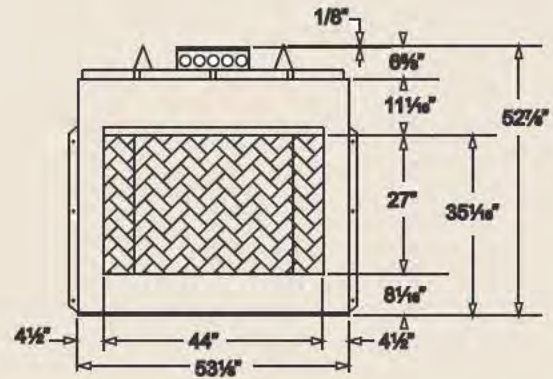

A Brand of Monessen Hearth Systems Co.
149 Cleveland Drive, Paris, Kentucky 40361

www.monessenhearth.com

To avoid personal injury or property damage, the product described by this brochure must be installed, operated and maintained in strict compliance with the instructions packaged with the product and all applicable building or fire codes. Contact local building or fire officials about restrictions and installation inspection requirements. All photographs and drawings on this brochure are for illustrative purposes only and are not intended for, nor should they be used as a substitute for the instructions packaged with the unit. Appearance and specifications of the product are subject to change without notice. © 2010 Monessen Hearth Systems Co.