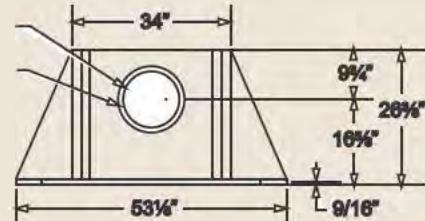

A Brand of Monessen Hearth Systems Co.
149 Cleveland Drive, Paris, Kentucky 40361

www.monessenhearth.com

To avoid personal injury or property damage, the product described by this brochure must be installed, operated and maintained in strict compliance with the instructions packaged with the product and all applicable building or fire codes. Contact local building or fire officials about restrictions and installation inspection requirements. All photographs and drawings on this brochure are for illustrative purposes only and are not intended for, nor should they be used as a substitute for the instructions packaged with the unit. Appearance and specifications of the product are subject to change without notice. © 2010 Monessen Hearth Systems Co.