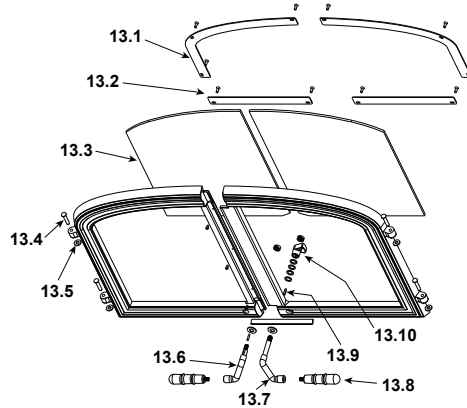

**Stocked
at Depot**

ITEM	DESCRIPTION	COMMENTS	PART NUMBER
10	Louver Assembly, Top		433-5130
11	Side Bar Assembly		433-5210
12	Louver Assembly, Bottom		433-5120

#13 Door, Glass and Door Handle Assembly

13	Door Assembly (A whole new door must be ordered to change the color of the trim)	Black	SRV433-5580	
		Gold	SRV433-5590	
		Nickel	SRV433-5600	
13.1	Glass Frame, Top		433-1610	
13.2	Glass Frame, Bottom		433-1620	
13.3	Glass Assembly	Qty 2 req	433-5750	Y
	Gasket, Rope, 1/4", Black (Glass), Field Cut to Size	10 Ft	834-1460	Y
13.4	Hinge Pin	Gold	229-1240	
		Nickel	229-1250/10	Y
13.5	Washer, 1/4 Sae	Pkg of 24	28758/24	Y
	Door Handle Kit		HANDLES-433	Y
13.6	Handle, Door, Left		433-2030	
13.7	Handle, Door, Right		433-0770	
13.8	Fiber Handle		SRV433-1380	Y
13.9	Key, Cam Latch		430-1151	
13.10	Cam Latch		32084	
	Door Trim, Left (Only use for damaged as a replacement for damaged parts)	Gold Trim	433-7160	
		Nickel Trim	433-7340	
	Door Trim, Right (Only use for damaged as a replacement for damaged parts)	Gold Trim	433-7150	
		Nickel Trim	433-7330	
	Gasket, Door, Left & Right Door		SRV433DRGASKET	Y
	Gasket, Lytherm, 1/2 x 1/8, 4.	4.17 Ft	834-2590	
	Screw, Flat Head Philips 8-32 x 1/2	Pkg of 10	832-0860	Y
	Washer, Sae, 3/8	Pkg of 3	832-0990	Y