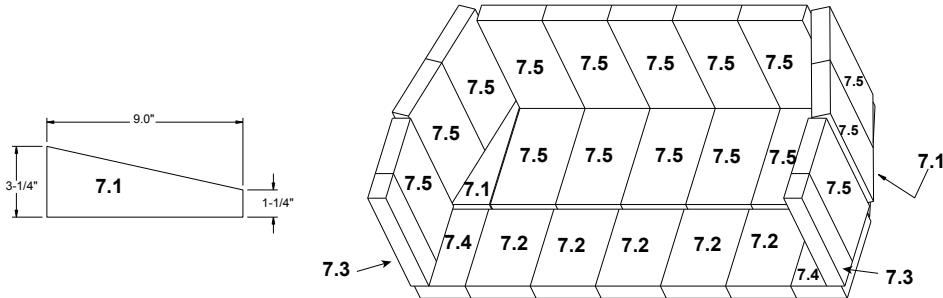

Beginning Manufacturing Date: Mar 2005
Ending Manufacturing Date: Active

IMPORTANT: THIS IS DATED INFORMATION. Parts must be ordered from a dealer or distributor. **Hearth and Home Technologies does not sell directly to consumers.** Provide model number and serial number when requesting service parts from your dealer or distributor.

**Stocked
at Depot**

ITEM	DESCRIPTION	COMMENTS	PART NUMBER	
1	Starter Plate Assembly		SL1	
	Starter Section Assembly 8"		22069B	Y
2	Header Shield		480-1130	
3	Ceramic Fiber Blanket, 1 In.		433-0920	
4	Ceramic Fiberboard		SRV433-0910	Y
5	Manifold Tube Set		TUBES-433	Y
	Manifold Clip/Screws	Pkg of 4	832-0661	Y
6	Upgrade Kit - Fan & Timer Upgrade Kit	Pre 1577579	433-5730	Y
	Timer Assembly - Complete Timer Assembly	Post 1577579	SRV433-5080	Y
	Component Pack		433-5700	
	Gasket, Timer		433-1290	
	Timer Replacement		SRV480-1940	Y

#7 Brick Set

7	Brick Assembly - Complete Set	Pkg of 27	BRICK-433	
7.1	Brick, 9" x 3.25" x 1.25" Angled (see diagram)	Qty. 2 Req.	433-6080	
7.2	Brick, 6.25" x 4.5" x 1.25"	Qty. 5 Req.	433-6090	
7.3	Brick, 9" x 2" x 1.25"	Qty. 2 Req.	433-6110	
7.4	Brick, 6.25" x 3.5" x 1.25"	Qty. 2 Req.	433-6120	
7.5	Brick, 9" x 4.5" x 1.25"	Qty. 16 Req.	832-2370	
	Brick Uncut, Clay	Pkg of 6	832-3030	
8	Fascia, Mission Hill	Pre 0071580458	DF-7100MH	
		Post 0071580458	DF-7100MH-B	
	Screw, BH SH 1/4-20 x 1.25 BLK	Pkg of 24	225-0630/24	Y
	Screw, 1/4-20 x .5 Button Head	Pkg of 20	32328/20	Y
	Nut, Tinnerman Cage 1/4-20	Pkg of 4	812-2980	Y
	Component Pack		433-5990	
9	Fascia, Valley Forge	Pre 0071580458	DF-7100VF	
		Post 0071580458	DF-7100VF-B	
	Fascia, Rolling Meadows	Post 0071580458	DF-7100RM	
Post 0071580458		DF-7100RM-NL		
	Component Pack		433-5990	

Additional service part numbers appear on following page.