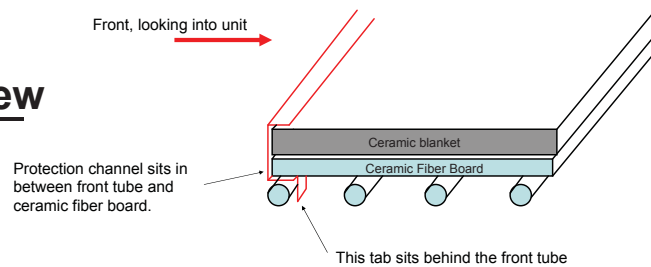

IMPORTANT: THIS IS DATED INFORMATION. Parts must be ordered from a dealer or distributor. **Hearth and Home Technologies does not sell directly to consumers.** Provide model number and serial number when requesting service parts from your dealer or distributor.

Stocked at Depot

ITEM	DESCRIPTION	COMMENTS	PART NUMBER	
14	Access Assembly		433-6270	
15	Wire Harness		SRV480-0990	Y
16	Upgrade Kit - Fan & Timer Upgrade Kit	Pre 1577579	433-5730	Y
	Blower Assembly	Pre 0091588198	812-4900	Y
	Blower Assembly w/Bracket	Post 0091588198	SRV433-5890	Y
17	Standoff Top		480-1040	
18	Plate, Cover, Outer Can		480-1300	

#19 Protection Channel

Side view

19	Baffle Protection Kit		433-2720	Y
	Air Shut Off Kit	Pre 1575932	ASK-7100	
	Control Knob, OA Handle		7000-246	Y
	Brick Retainer Assembly		SRV433-5860	Y
	Bypass Lever Assembly		SRV433-5850	Y
	Chimney Air Kit		CAK4A	
	Outside Air Shield		33271	Y
	Collar, Set, 1/4		229-0750	
	Component Pack (Includes Clamp Connector, Knob, Owners Manual, Epa Label, Sales Efficiency, Light Switch, Light Switch Cover Plate, Fan Speed Control, Touch-Up Paint & Quadra-Fire Warranty Card)		433-5180	
	Control Arm Assembly		433-5880	
	Face Board Assembly, Non-combustible board		433-5720	Y
	Fan Speed Control		SRV7000-143	Y
	Flange, Outer Can Lower		433-0970	
	Hearth Strip		18320	
	Knob, ACC Knob	Pkg of 2	32284/2	Y
	Light Switch		480-1260	
	Light Switch Cover Plate		480-1270	
	Outside Air Hood 6"		4059-051	
	Paint Touch-Up		812-0910	
	Unit Collar		659-125	

Additional service part numbers appear on following page.