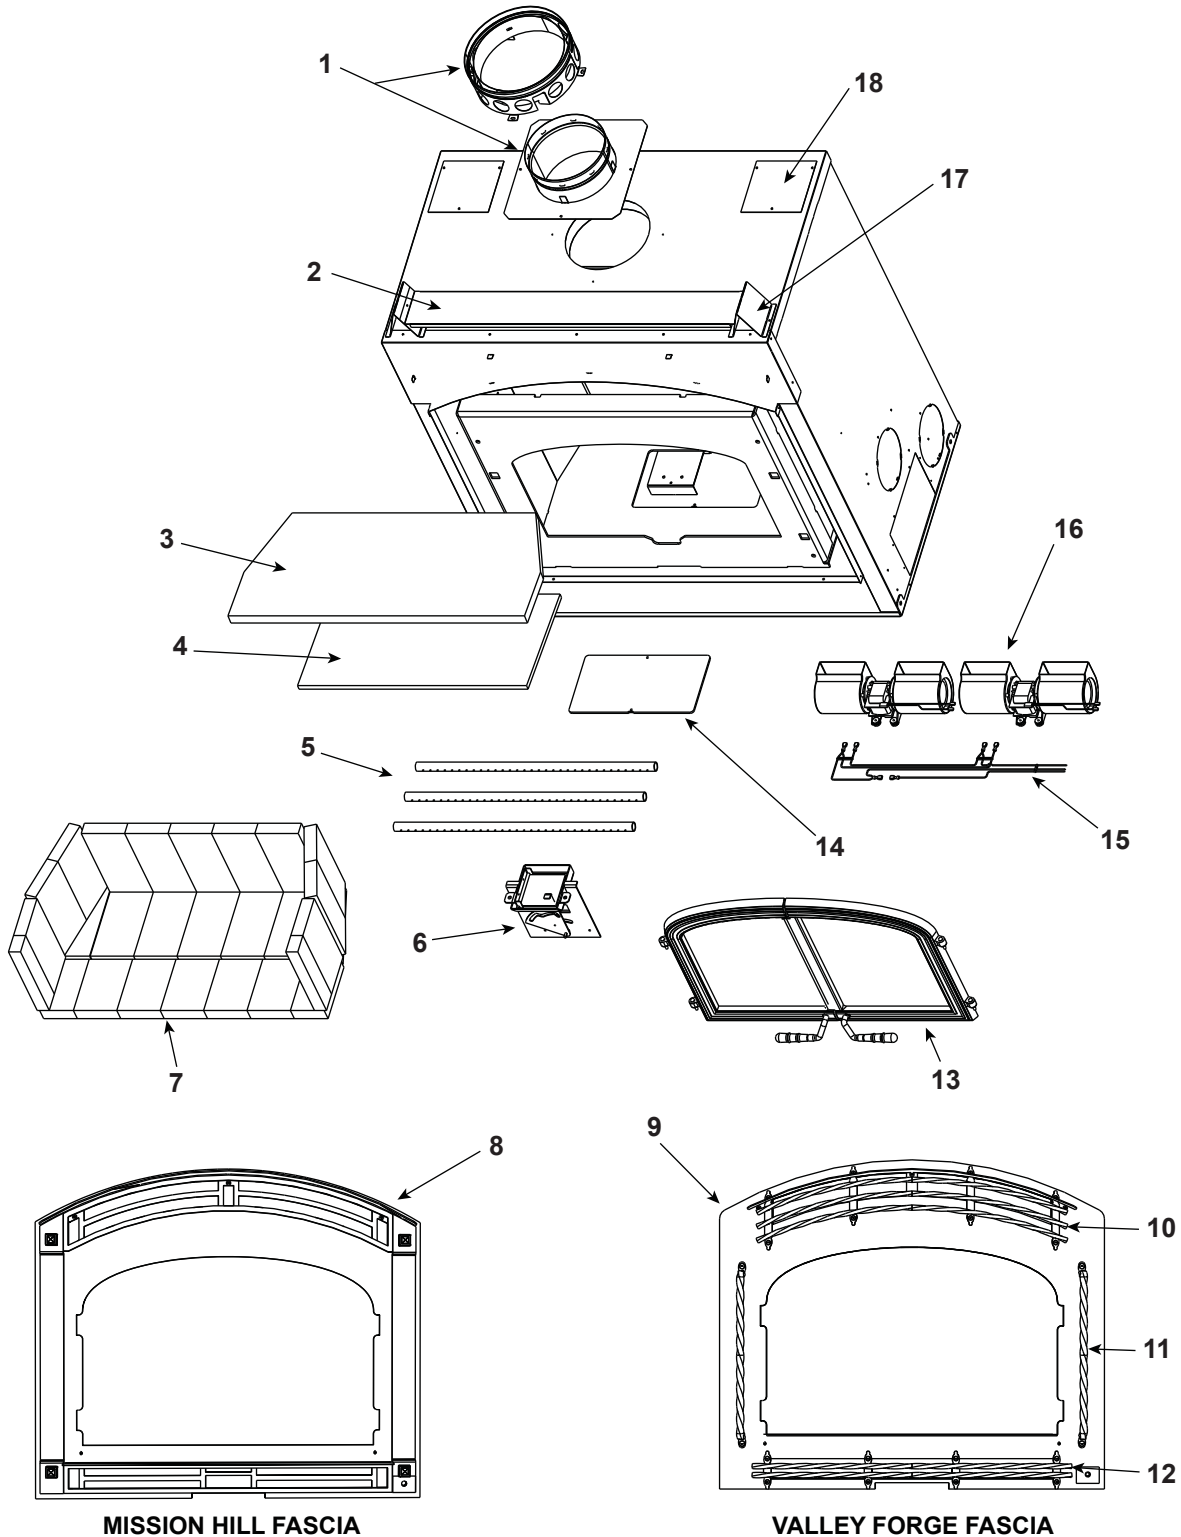

7100FP-BK-B, 7100FP-GD-B, and 7100FP-NL-B (Aug 2006 - Active)
7100FP-BK, 7100FP-GD and 7100FP-NL (Mar 2005 -- July 2006)

Part number list on following page.