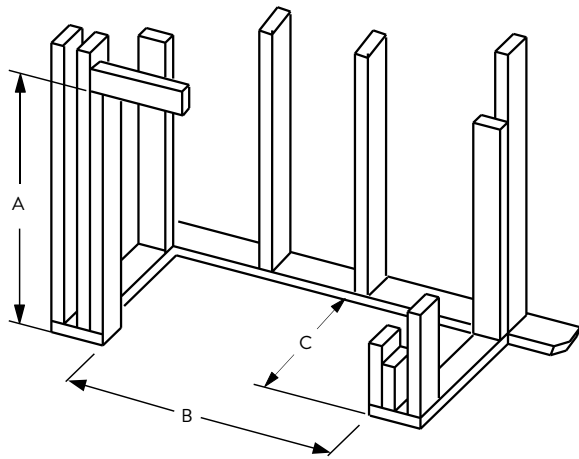

PLANTATION 48

A	76-3/8" with hearth spacers	71-1/2" with no spacers
B	60-7/8"	
C	31-5/8"	

CORNER FRAMING SPECIFICATIONS

PLANTATION 48

D	107-3/8"
E	78-7/8"

IMPORTANT NOTES:

As with any heating appliance, fireplace or stove, this appliance is extremely hot during operation. Read and understand all operating instructions before using this appliance. For further information, consult your dealer. Local conditions, such as elevation, wind, vent configuration and choice of fuel will affect overall appearance of the fire and heating performance. Performance can also vary with home design and insulation, climate, condition and type of fuel used, appliance location, burn rate, accessories chosen, chimney installation and how the appliance is operated.