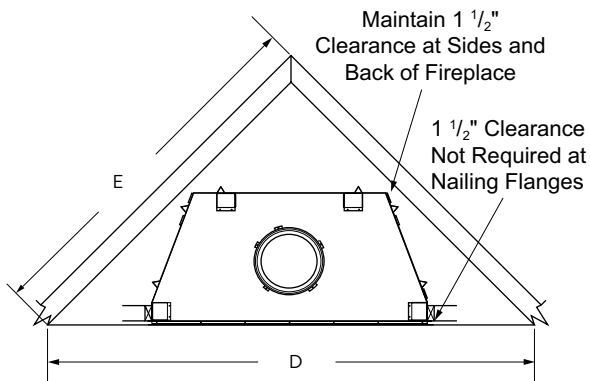

PLANTATION 48

A	76-3/8" with hearth spacers	71-1/2" with no spacers
B	60-7/8"	
C	31-5/8"	

CORNER FRAMING SPECIFICATIONS

PLANTATION 48

D	107-3/8"
E	78-7/8"

IMPORTANT NOTES:

As with any heating appliance, fireplace or stove, this appliance is extremely hot during operation. Read and understand all operating instructions before using this appliance. For further information, consult your dealer. Local conditions, such as elevation, wind, vent configuration and choice of fuel will affect overall appearance of the fire and heating performance. Performance can also vary with home design and insulation, climate, condition and type of fuel used, appliance location, burn rate, accessories chosen, chimney installation and how the appliance is operated.