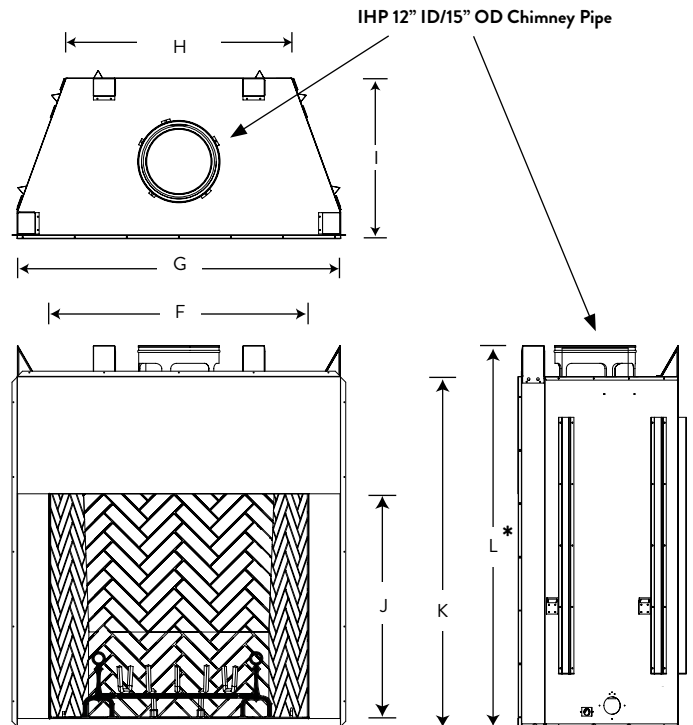

APPLIANCE SPECIFICATIONS

PLANTATION 48

F	48"
G	60-5/8"
H	42-3/8"
I	30"
J	42"
K	65-3/4"
L	71-1/2" * Add 4-3/4" for hearth spacer on combustible floors