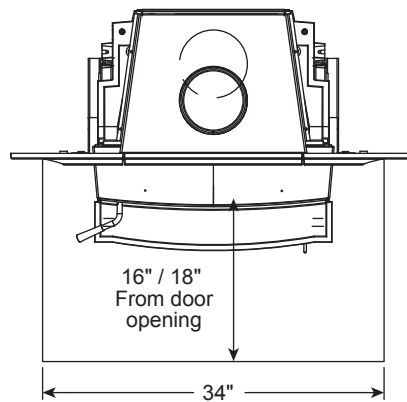

MORGAN 8470

WOOD

Minimum Fireplace Opening:

Minimum Hearth Protection:
Thermal Protection: R-value 1.0

Obadiiah's

1-800-968-8604

WOODSTOVES

Serving you online since 1999