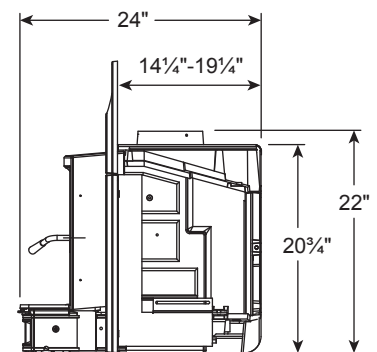

MORGAN 8470

WOOD

Minimum Fireplace Opening:

Minimum Hearth Protection:
Thermal Protection: R-value 1.0

Obadiiah's

1-800-968-8604

WOODSTOVES

Serving you online since 1999