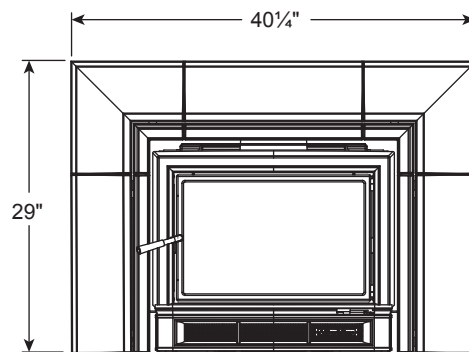

MORGAN 8470

WOOD

Minimum Fireplace Opening:

Minimum Hearth Protection:
Thermal Protection: R-value 1.0

Obadiiah's

1-800-968-8604

WOODSTOVES

Serving you online since 1999