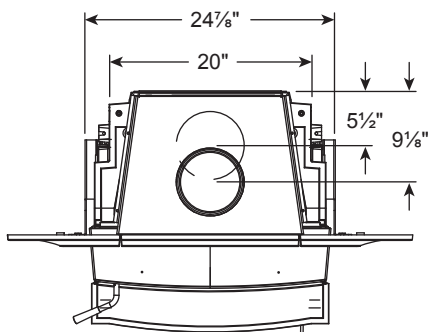

MORGAN 8470

WOOD

Minimum Fireplace Opening:

Minimum Hearth Protection:
Thermal Protection: R-value 1.0

Obadiiah's

1-800-968-8604

WOODSTOVES

Serving you online since 1999