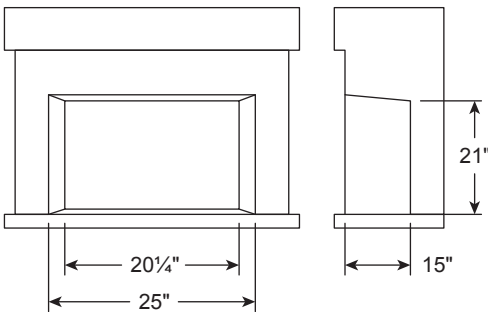

MORGAN 8470

WOOD

Minimum Fireplace Opening:

Minimum Hearth Protection:
Thermal Protection: R-value 1.0

Obadiiah's

1-800-968-8604

WOODSTOVES

Serving you online since 1999