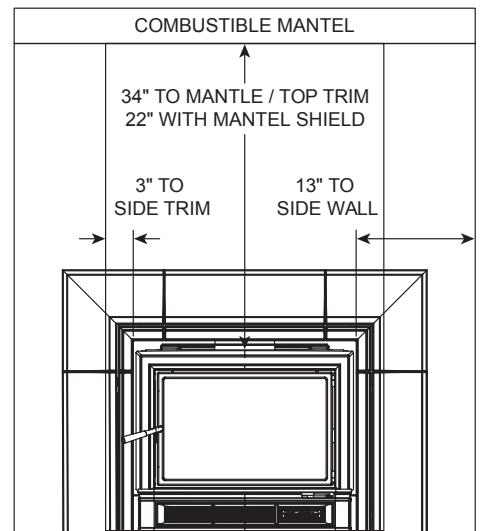

MORGAN 8470

WOOD

Minimum Fireplace Opening:

Minimum Hearth Protection:
Thermal Protection: R-value 1.0

Obadiiah's

1-800-968-8604

WOODSTOVES

Serving you online since 1999