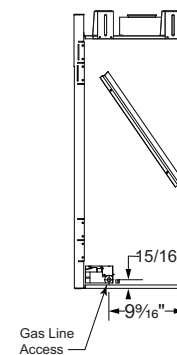

PRODUCT SPECIFICATIONS

300DVBLSC(7) Solitaire Direct Vent System

GLASS VIEWING AREA

27-1/64" W x 22 5/16" H (602 Square Inches)

TECHNICAL INFORMATION

Max. Btu Input: 23,000 BTU/HR

Ignition System: Signature Command™ System

Gas Type: Natural or LP

Flue Type: Twist Lock

Termination: Top vent

Clearance to Flue for interior: 3" Top, 1" Bottom and Sides**

Clearance to Flue for Outside Wall: 1"

Clearance to Fireplace: 1"

Minimum Vent Height Before Elbow: 12"

CSA Design Certified

FIELD INSTALLED ACCESSORIES

Firebrick: Tavern Brown, Cottage Red or Olde English Herringbone

Variable Thermostat Controlled Dual Forced Air

Blower (160 cfm) - BLOTBLDV

Signature Command™ Dual Forced Air Blower (160 cfm) - BLOTBLDVSC

Andirons

Mesh Glass Cover

Ambient Technologies™ Remote Controls and Thermostats

Contemporary Stone Kit (requires porcelain liner)

Porcelain Black Liner Kit

New Glass options: Onyx, Diamond, Emerald, Sapphire, Bronze

**If vertical rise is 7-1/2 feet or higher when in top vent configuration only, the vent clearance to combustibles is 1" on all sides of the horizontal run.

A Brand of Monessen Hearth Systems Co.
149 Cleveland Drive, Paris, Kentucky 40361
www.majesticproducts.com