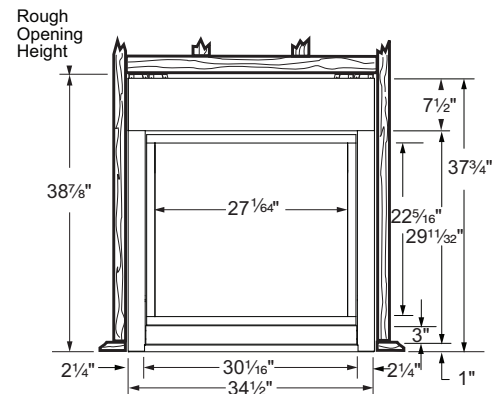

A Brand of Monessen Hearth Systems Co.
149 Cleveland Drive, Paris, Kentucky 40361
www.majesticproducts.com

To avoid personal injury or property damage, the product described by this brochure must be installed, operated and maintained in strict compliance with the instructions packaged with the product and all applicable building or fire codes. Contact local building or fire officials about restrictions and installation inspection requirements. All photographs and drawings on this brochure are for illustrative purposes only and are not intended for, nor should they be used as a substitute for the instructions packaged with the unit. Appearance and specifications of the product are subject to change without notice. 07/10 v1