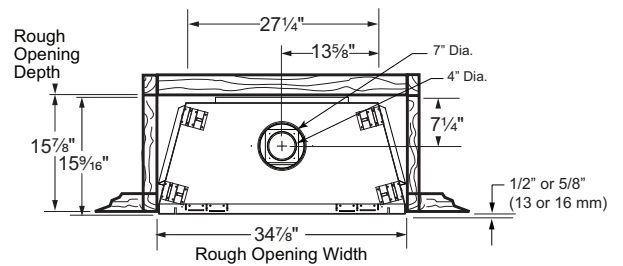

A Brand of Monessen Hearth Systems Co.
149 Cleveland Drive, Paris, Kentucky 40361
www.majesticproducts.com

To avoid personal injury or property damage, the product described by this brochure must be installed, operated and maintained in strict compliance with the instructions packaged with the product and all applicable building or fire codes. Contact local building or fire officials about restrictions and installation inspection requirements. All photographs and drawings on this brochure are for illustrative purposes only and are not intended for, nor should they be used as a substitute for the instructions packaged with the unit. Appearance and specifications of the product are subject to change without notice. 07/10 v1