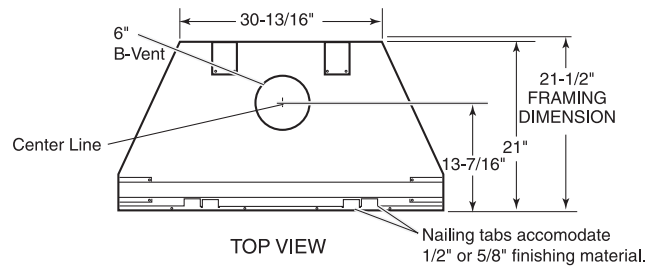

A Brand of Monessen Hearth Systems Co.
149 Cleveland Drive, Paris, Kentucky 40361
www.majesticproducts.com

To avoid personal injury or property damage, the product described by this brochure must be installed, operated and maintained in strict compliance with the instructions packaged with the product and all applicable building or fire codes. Contact local building or fire officials about restrictions and installation inspection requirements. All photographs and drawings on this brochure are for illustrative purposes only and are not intended for, nor should they be used as a substitute for the instructions packaged with the unit. Appearance and specifications of the product are subject to change without notice. 09/10 ver01