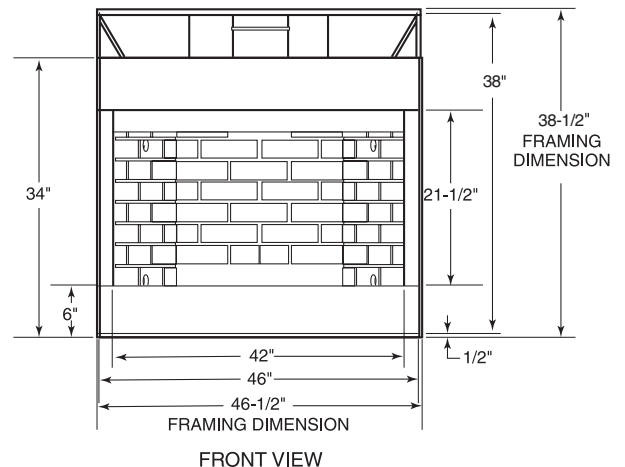

A Brand of Monessen Hearth Systems Co.
149 Cleveland Drive, Paris, Kentucky 40361
www.majesticproducts.com

To avoid personal injury or property damage, the product described by this brochure must be installed, operated and maintained in strict compliance with the instructions packaged with the product and all applicable building or fire codes. Contact local building or fire officials about restrictions and installation inspection requirements. All photographs and drawings on this brochure are for illustrative purposes only and are not intended for, nor should they be used as a substitute for the instructions packaged with the unit. Appearance and specifications of the product are subject to change without notice. 09/10 ver01