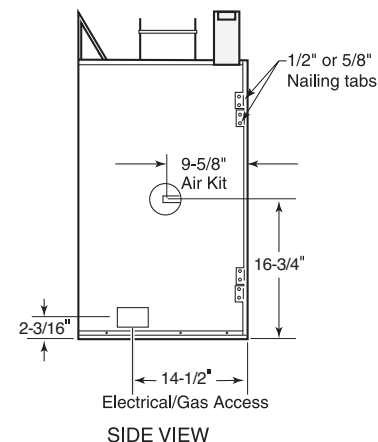

A Brand of Monessen Hearth Systems Co.
149 Cleveland Drive, Paris, Kentucky 40361
www.majesticproducts.com

To avoid personal injury or property damage, the product described by this brochure must be installed, operated and maintained in strict compliance with the instructions packaged with the product and all applicable building or fire codes. Contact local building or fire officials about restrictions and installation inspection requirements. All photographs and drawings on this brochure are for illustrative purposes only and are not intended for, nor should they be used as a substitute for the instructions packaged with the unit. Appearance and specifications of the product are subject to change without notice. 09/10 ver01