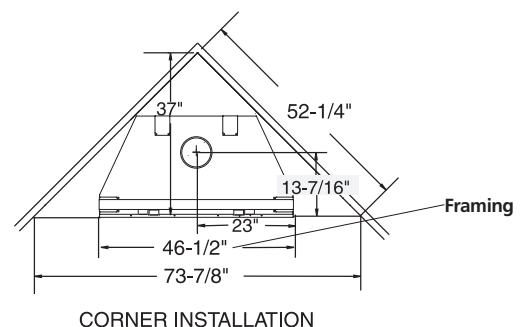

A Brand of Monessen Hearth Systems Co.
149 Cleveland Drive, Paris, Kentucky 40361
www.majesticproducts.com

To avoid personal injury or property damage, the product described by this brochure must be installed, operated and maintained in strict compliance with the instructions packaged with the product and all applicable building or fire codes. Contact local building or fire officials about restrictions and installation inspection requirements. All photographs and drawings on this brochure are for illustrative purposes only and are not intended for, nor should they be used as a substitute for the instructions packaged with the unit. Appearance and specifications of the product are subject to change without notice. 09/10 ver01