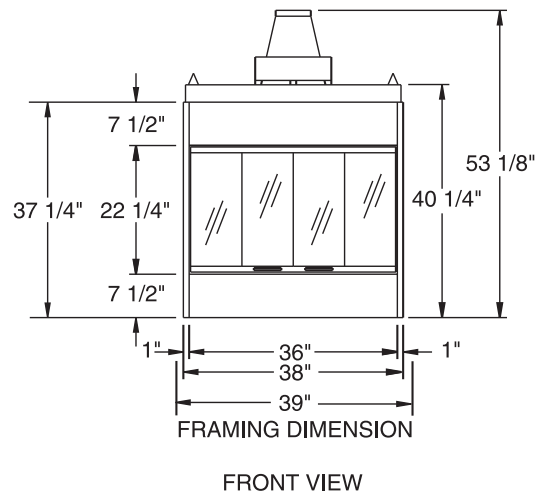

Framing dimensions in illustrations accommodate 1/2" finishing material.

A Brand of Monessen Hearth Systems Co.
149 Cleveland Drive, Paris, Kentucky 40361
www.majesticproducts.com

To avoid personal injury or property damage, the product described by this brochure must be installed, operated and maintained in strict compliance with the instructions packaged with the product and all applicable building or fire codes. Contact local building or fire officials about restrictions and installation inspection requirements. All photographs and drawings on this brochure are for illustrative purposes only and are not intended for, nor should they be used as a substitute for the instructions packaged with the unit. Appearance and specifications of the product are subject to change without notice. 09/10 ver01