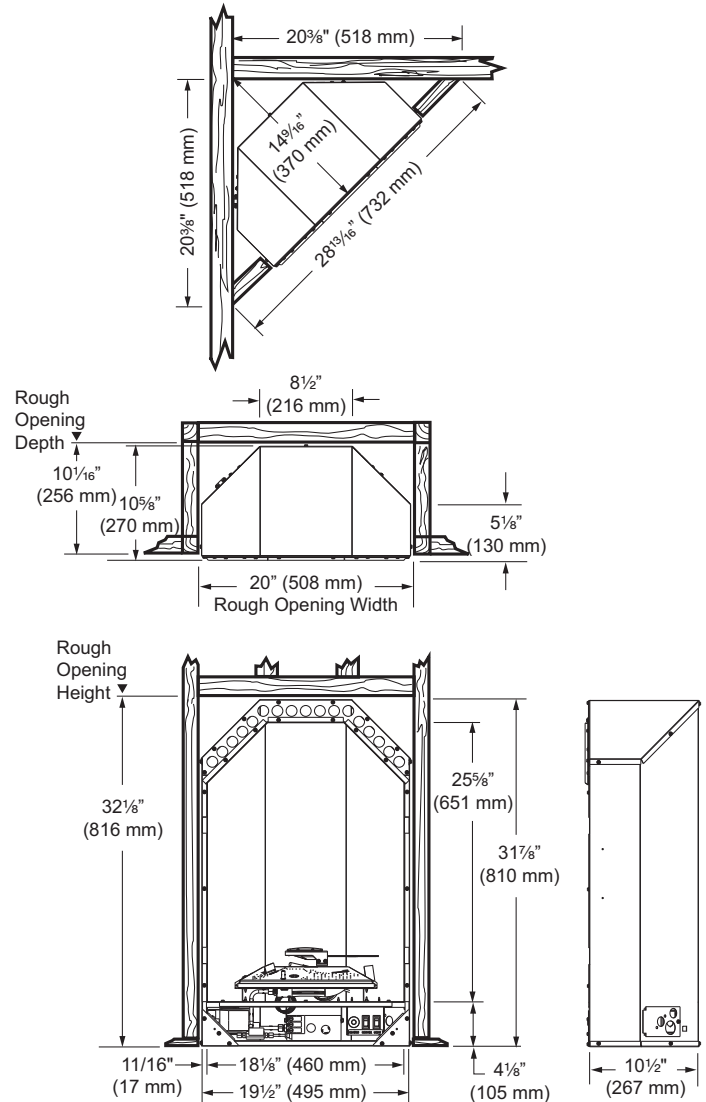

A Brand of Monessen Hearth Systems Co.
149 Cleveland Drive, Paris, Kentucky 40361
www.majesticproducts.com

To avoid personal injury or property damage, the product described by this brochure must be installed, operated and maintained in strict compliance with the instructions packaged with the product and all applicable building or fire codes. Contact local building or fire officials about restrictions and installation inspection requirements. All photographs and drawings on this brochure are for illustrative purposes only and are not intended for, nor should they be used as a substitute for the instructions packaged with the unit. Appearance and specifications of the product are subject to change without notice. 02/10 v.2