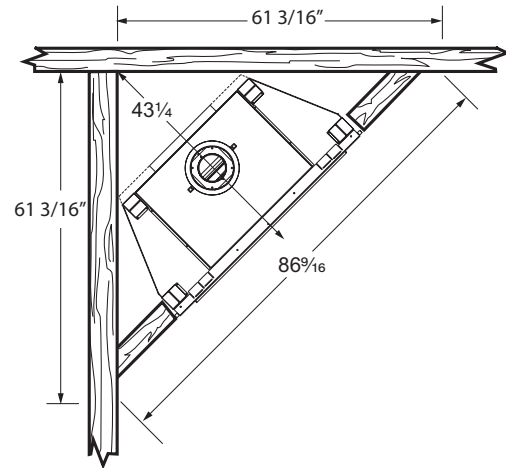

A Brand of Monessen Hearth Systems Co.
149 Cleveland Drive, Paris, Kentucky 40361
www.majesticproducts.com

To avoid personal injury or property damage, the product described by this brochure must be installed, operated and maintained in strict compliance with the instructions packaged with the product and all applicable building or fire codes. Contact local building or fire officials about restrictions and installation inspection requirements. All photographs and drawings on this brochure are for illustrative purposes only and are not intended for, nor should they be used as a substitute for the instructions packaged with the unit. Appearance and specifications of the product are subject to change without notice. 06/10 Rev.1