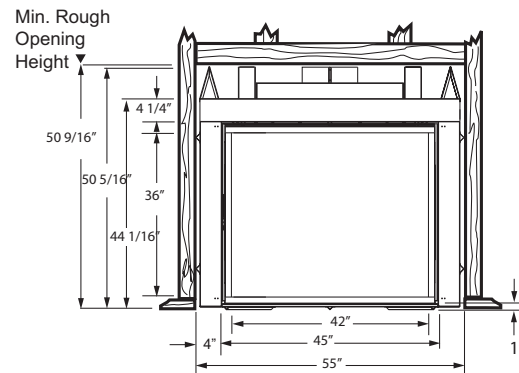

A Brand of Monessen Hearth Systems Co.
149 Cleveland Drive, Paris, Kentucky 40361
www.majesticproducts.com

To avoid personal injury or property damage, the product described by this brochure must be installed, operated and maintained in strict compliance with the instructions packaged with the product and all applicable building or fire codes. Contact local building or fire officials about restrictions and installation inspection requirements. All photographs and drawings on this brochure are for illustrative purposes only and are not intended for, nor should they be used as a substitute for the instructions packaged with the unit. Appearance and specifications of the product are subject to change without notice. 06/10 Rev.1