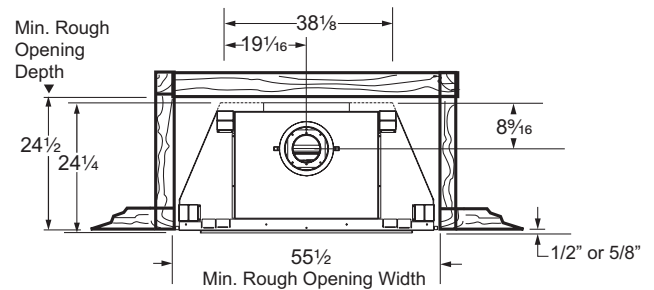

A Brand of Monessen Hearth Systems Co.
149 Cleveland Drive, Paris, Kentucky 40361
www.majesticproducts.com

To avoid personal injury or property damage, the product described by this brochure must be installed, operated and maintained in strict compliance with the instructions packaged with the product and all applicable building or fire codes. Contact local building or fire officials about restrictions and installation inspection requirements. All photographs and drawings on this brochure are for illustrative purposes only and are not intended for, nor should they be used as a substitute for the instructions packaged with the unit. Appearance and specifications of the product are subject to change without notice. 06/10 Rev.1