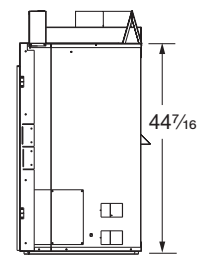

PRODUCT SPECIFICATIONS

KHLDV600 Marquis Direct Vent Fireplace System

GLASS VIEWING AREA

42"W x 36"H (1512 Square Inches)

TECHNICAL INFORMATION

Max. Btu Input: 60,000 BTU/HR NG; 57,000 BTU/HR LP

Ignition System: Signature Command™ System

Gas Type: Natural or LP

Flue Type: Simpson Dura-Vent, Selkirk Metalbestos, MetalFab

Termination: Top vent

Clearance to Flue for Interior: 3" Top 1" Bottom and Sides

Clearance to Flue for Outside Wall: 1"

Clearance to Fireplace: 1"

Minimum Vent Height Before Elbow: 24"

CSA Design Certified

FIELD INSTALLED ACCESSORIES

Signature Command Dual Forced with Blower: BLOTKHLSC

Firebrick (required): Tavern Brown, Cottage Red or Olde English

Andirons (FAI16)

Field Conversion Kits

A Brand of Monessen Hearth Systems Co.
149 Cleveland Drive, Paris, Kentucky 40361
www.majesticproducts.com

To avoid personal injury or property damage, the product described by this brochure must be installed, operated and maintained in strict compliance with the instructions packaged with the product and all applicable building or fire codes. Contact local building or fire officials about restrictions and installation inspection requirements. All photographs and drawings on this brochure are for illustrative purposes only and are not intended for, nor should they be used as a substitute for the instructions packaged with the unit. Appearance and specifications of the product are subject to change without notice. 06/10 Rev.1