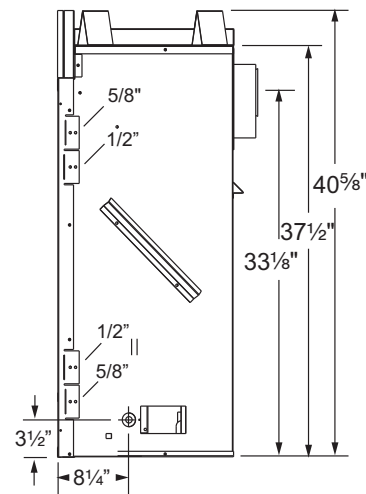

**If vertical rise is 7-1/2 feet or higher when in top vent configuration only, the vent clearance to combustibles is 1" on all sides of the horizontal run.

A Brand of Monessen Hearth Systems Co.
149 Cleveland Drive, Paris, Kentucky 40361
www.majesticproducts.com

To avoid personal injury or property damage, the product described by this brochure must be installed, operated and maintained in strict compliance with the instructions packaged with the product and all applicable building or fire codes. Contact local building or fire officials about restrictions and installation inspection requirements. All photographs and drawings on this brochure are for illustrative purposes only and are not intended for, nor should they be used as a substitute for the instructions packaged with the unit. Appearance and specifications of the product are subject to change without notice. 10/10 ver. 1