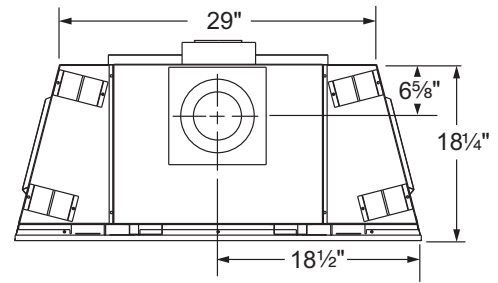

PRODUCT SPECIFICATIONS

400DVBHSC(7) Direct Vent Gas Fireplace

GLASS VIEWING AREA

29"W x 20-3/8"H (591 Square Inches)

TECHNICAL INFORMATION

- Max. Btu Input: 27,000 BTU/HR
- Ignition System: Standing Pilot
- Gas Type: Natural or LP
- Illustrated consumer-friendly deluxe control panel with easy lift off capabilities
- Flue Type: Twist-Lock
- Termination: Rear/Top Vent Convertible
- Clearance to Flue for Interior: 3" Top, 1" Bottom and Sides**
- Clearance to Flue for Outside Wall: 1"
- Clearance to Fireplace: 1/2"
- CSA Design Certified