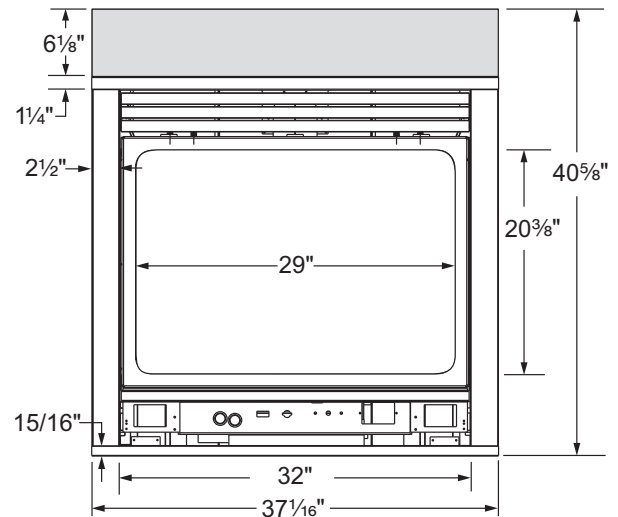

PRODUCT SPECIFICATIONS

400DVBHSC(7) Direct Vent Gas Fireplace

GLASS VIEWING AREA

29"W x 20-3/8"H (591 Square Inches)

TECHNICAL INFORMATION

- Max. Btu Input: 27,000 BTU/HR
- Ignition System: Standing Pilot
- Gas Type: Natural or LP
- Illustrated consumer-friendly deluxe control panel with easy lift off capabilities
- Flue Type: Twist-Lock
- Termination: Rear/Top Vent Convertible
- Clearance to Flue for Interior: 3" Top, 1" Bottom and Sides**
- Clearance to Flue for Outside Wall: 1"
- Clearance to Fireplace: 1/2"
- CSA Design Certified