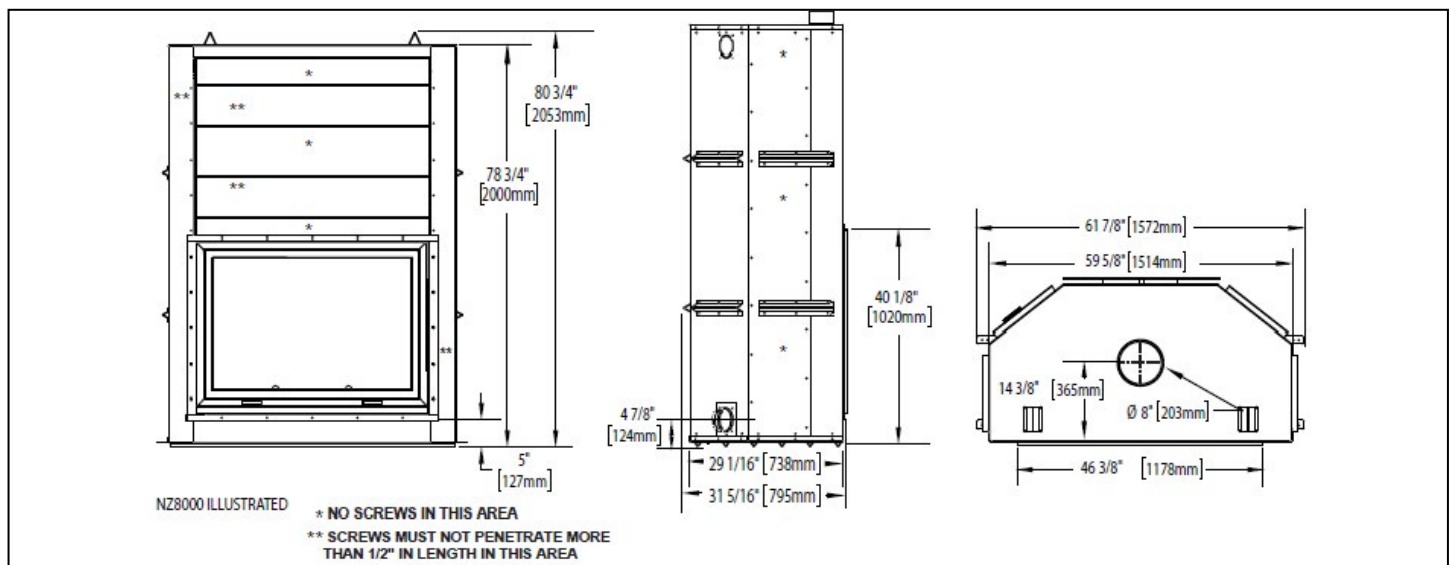

HIGH COUNTRY™ 8000 WOOD FIREPLACE

Specifications

Model	BTU	Width		Height		Depth		Glass
		Actual	Framing	Actual	Framing	Actual	Framing	
NZ8000	N/A	59 5/8	60 1/8	80 3/4	81 1/4	29 1/16	29 5/8	19 x 42

Overview

Dimensions

HIGH COUNTRY™ 8000 WOOD FIREPLACE

Framing & Clearances

Minimum Fireplace Clearances

Framed Enclosure

Rear, Sides, Ceiling (enclosure)	- 0" (0mm) to stand-offs (rear)
Ceiling (in front of appliance)	- 96" (2438mm) from the base of the appliance
Chimney	- 2" (51mm) (follow manufacturers instructions)