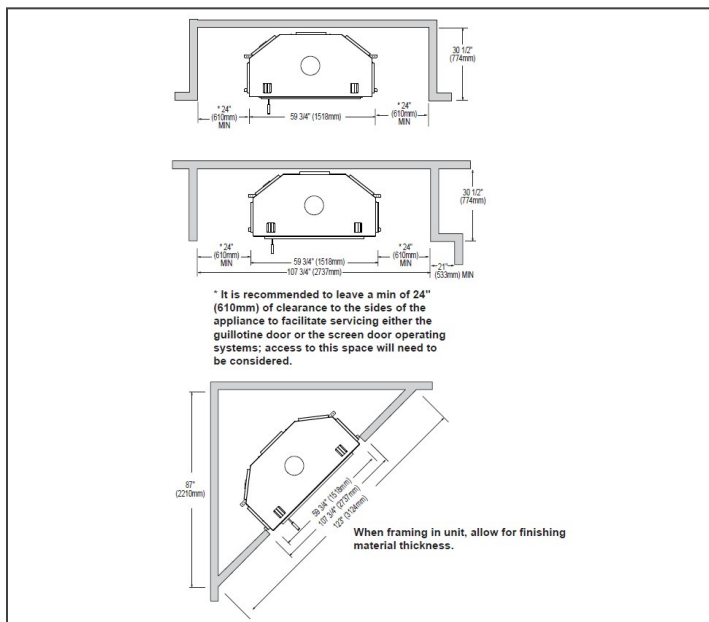

HIGH COUNTRY™ 8000 WOOD FIREPLACE

Framing & Clearances

Minimum Fireplace Clearances

Framed Enclosure

Rear, Sides, Ceiling (enclosure)	- 0" (0mm) to stand-offs (rear)
Ceiling (in front of appliance)	- 96" (2438mm) from the base of the appliance
Chimney	- 2" (51mm) (follow manufacturers instructions)

Appliance Location