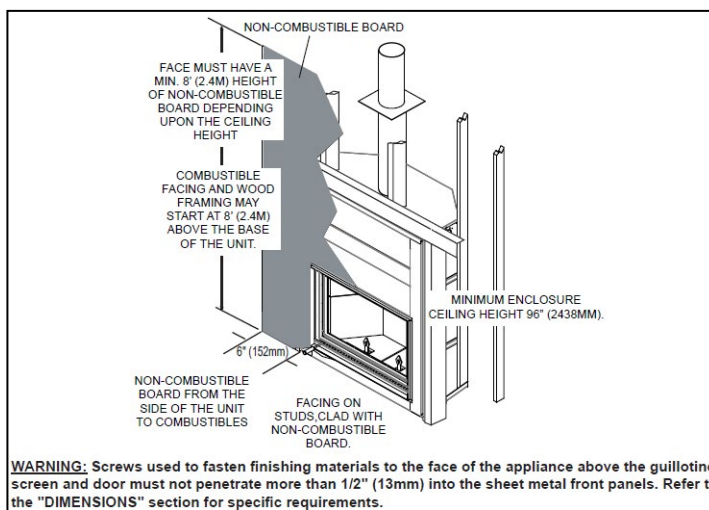

Finishing Material