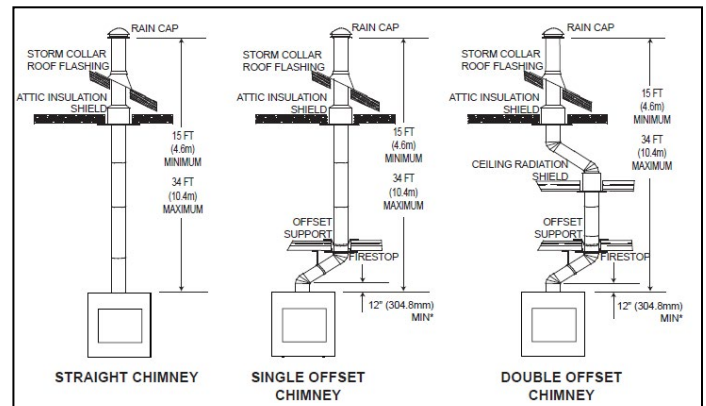

Dimensions

HIGH COUNTRY™ 8000 WOOD FIREPLACE

Framing & Clearances

Minimum Fireplace Clearances

Framed Enclosure

Rear, Sides, Ceiling (enclosure)	- 0" (0mm) to stand-offs (rear)
Ceiling (in front of appliance)	- 96" (2438mm) from the base of the appliance
Chimney	- 2" (51mm) (follow manufacturers instructions)

Framing Dimensions

Typical Chimney Installation

Combustible Mantel Clearances