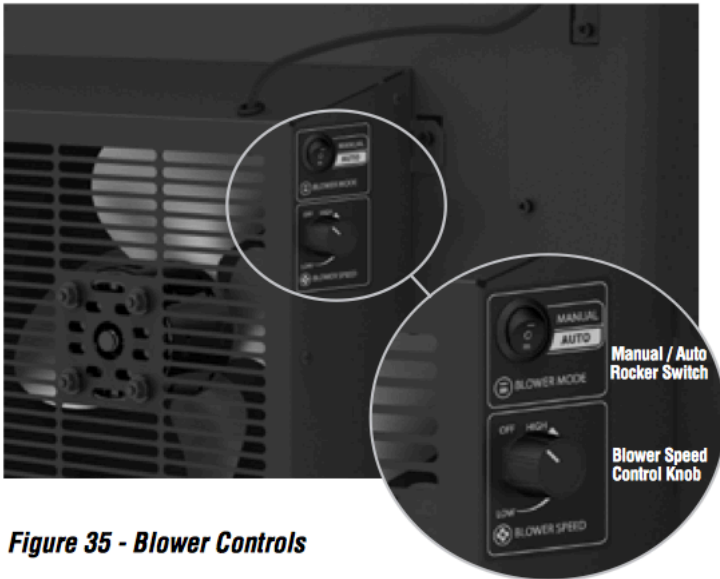

## IronStrike GrandView Wood Series Blower Motor Wiring Schematic

**Figure 35 - Blower Controls**

NOTE: SWITCH CONDITIONS  
GIVEN AT ROOM TEMPERATURE

N/C = NORMALLY CLOSED  
N/O = NORMALLY OPEN

—< = FEMALE DISCONNECT  
—> = MALE DISCONNECT  
—○ = STUD CONNECTION