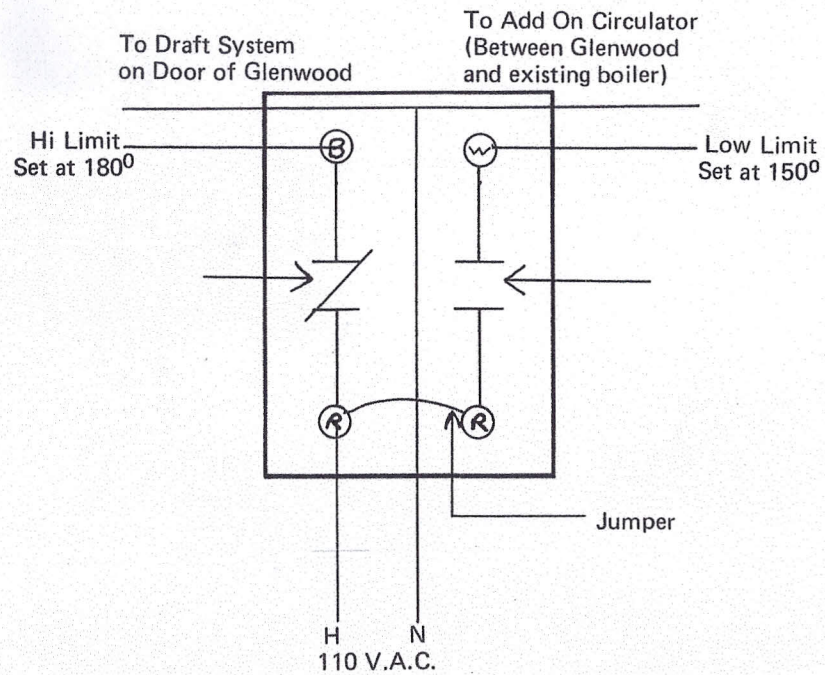

RECOMMENDED WIRING HOOK UP FOR HONEYWELL
L4081B DUAL AQUASTAT

(Standard on the Glenwood Boilers)

HOOK UP FOR HIGH LIMIT AQUASTAT
(Activates primary* circulator on temp. rise)

*The primary circulator is the circulator which distributes the water to the radiators or heaters. Where zone valves are used, always use the zone which has the most potential of dissipating the heat.