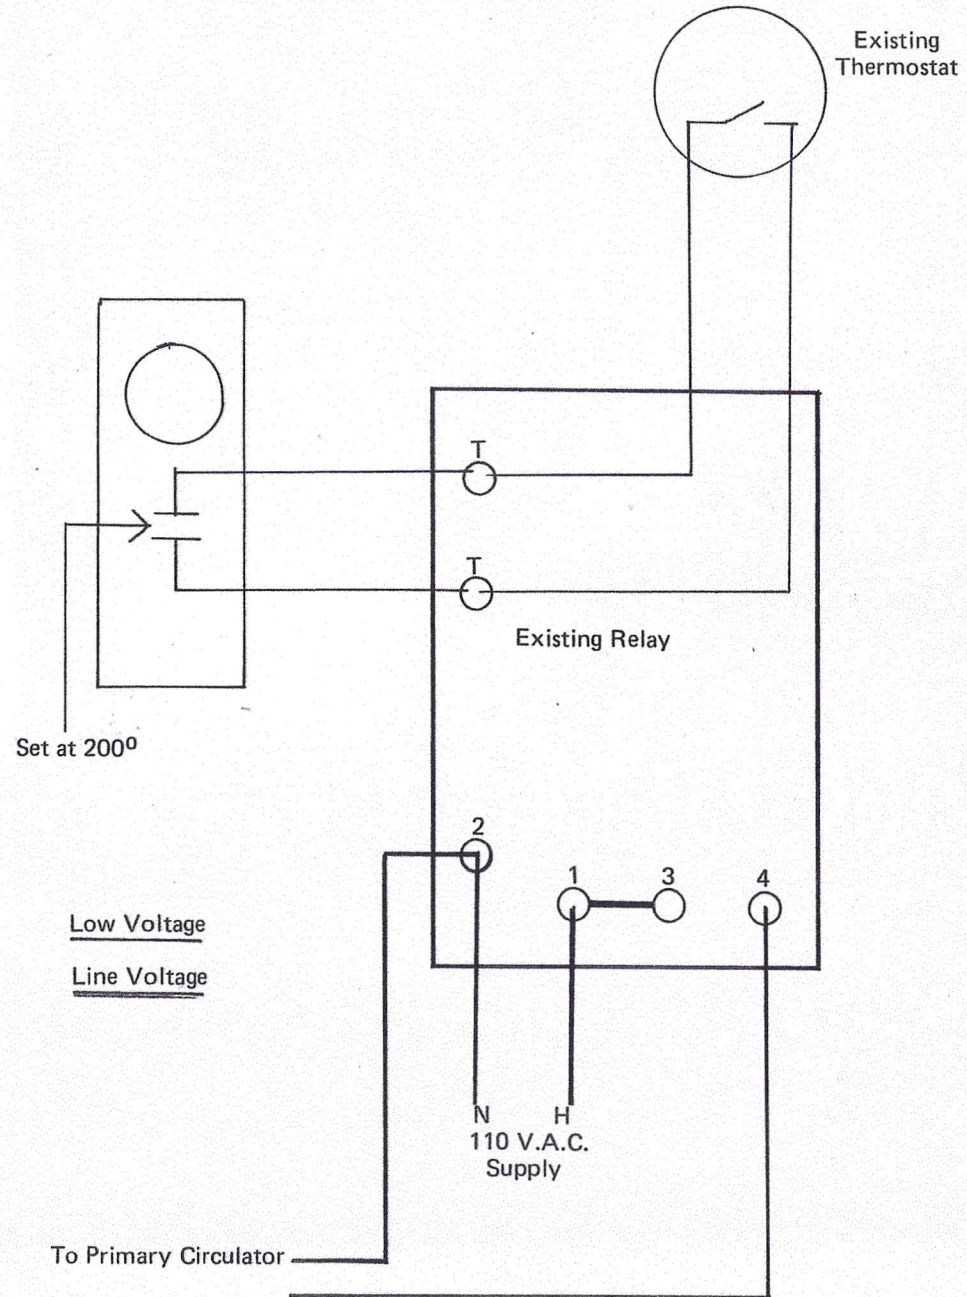

RECOMMENDED WIRING HOOK UP FOR HONEYWELL
L4081B DUAL AQUASTAT

(Standard on the Glenwood Boilers)

HOOK UP FOR HIGH LIMIT AQUASTAT
(Activates primary* circulator on temp. rise)

*The primary circulator is the circulator which distributes the water to the radiators or heaters. Where zone valves are used, always use the zone which has the most potential of dissipating the heat.