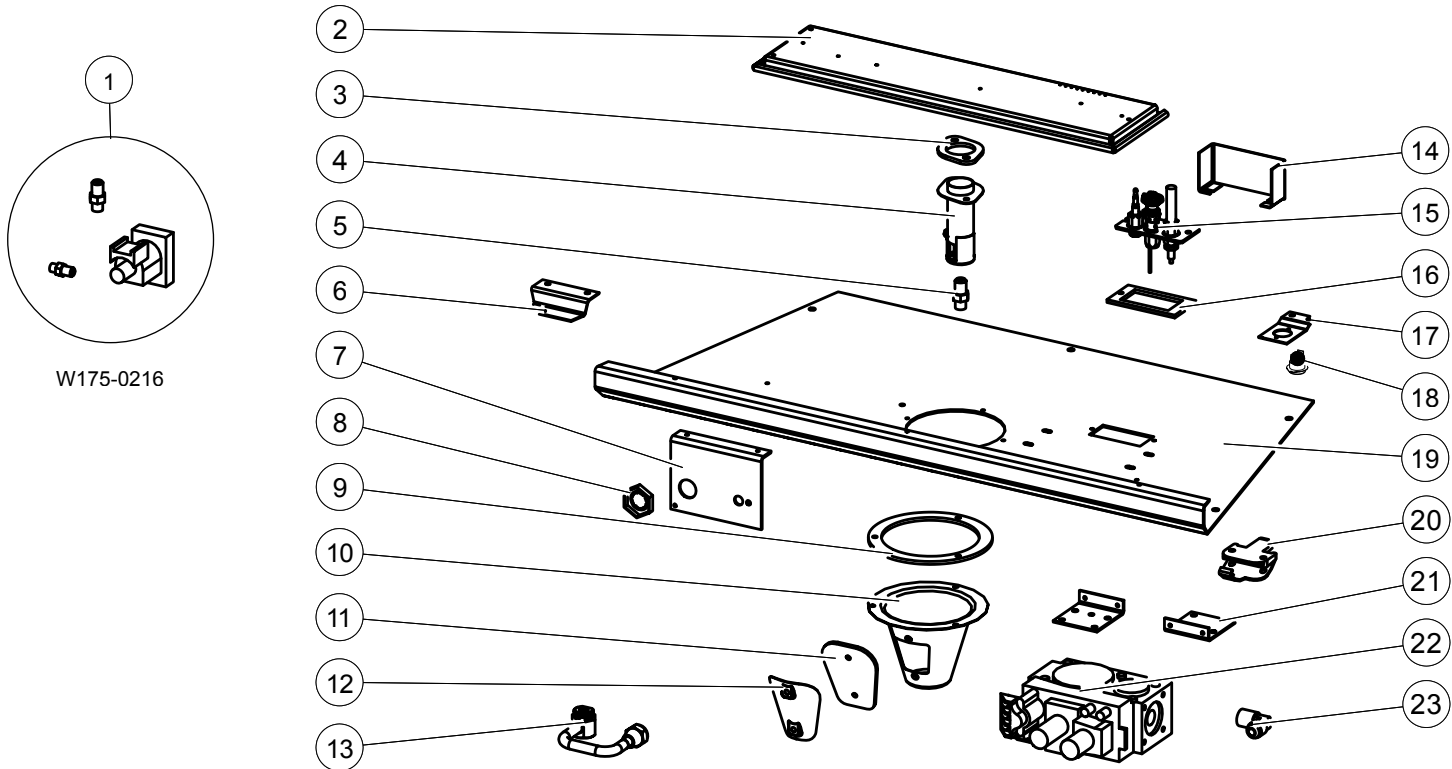

1-800-968-8604

Extinguishing mediocrity online since 1999

GDI-30N VALVE TRAIN ASSEMBLY

ITEMS MAY NOT APPEAR EXACTLY AS ILLUSTRATED

REF. NO.	PART NUMBER	DESCRIPTION
1	W175-0216	LP CONVERSION KIT
2	W100-0080	PAN BURNER
3	W290-0018	VENTURI GASKET
4	W720-0069	VENTURI
5	W456-0042	BURNER ORIFICE #42 (NG)
6	W080-0719	BURNER MOUNTING BRACKET
7	W080-0632	SWITCH BRACKET
8	W450-0036	3/4" PAL NUT
9	W290-0102	VENTURI HOUSING TOP GASKET
10	W350-0311	VENTURI HOUSING
11	W290-0095	AIR HOUSING PLATE GASKET
12	W500-0276	COVER PLATE

REF. NO.	PART NUMBER	DESCRIPTION
13	W432-0046	3/8" MANIFOLD
14	W350-0264	PILOT HOUSING
15	W010-0798	PILOT ASSEMBLY (NG)
16	W290-0029	PILOT GASKET
17	W080-0205	THERMAL SENSOR BRACKET
18	W690-0002	THERMODISC
19	W035-0129	BURNER BASE
20	W390-0002	DOOR LATCH MECHANISM
21	W080-0261	VALVE BRACKET (X2)
22	W725-0035	VALVE
23	W235-0046	3/8" ELBOW