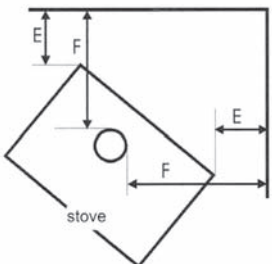

Corner Clearances

Connector pipe	E	F
Single wall	19"	27"
Double wall	11"	19"

Minimum Ceiling Height: 5'