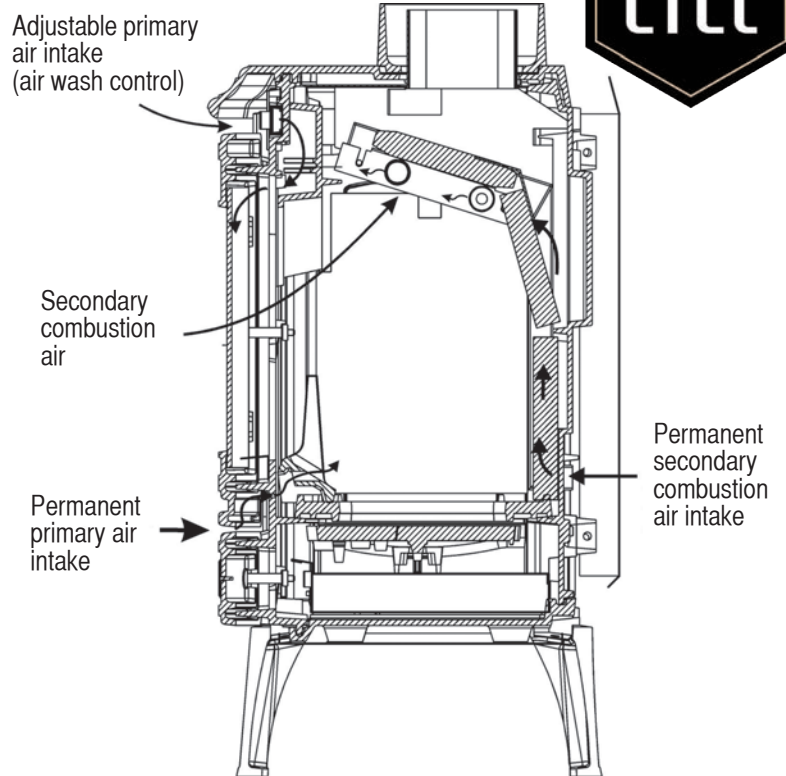

# Harmony I Non-Catalytic Stove

Classic styling and advanced non-catalytic technology make the Harmony a comforting, efficient addition to your home. The cast iron body provides superior heat retention to get the most heat from the wood you burn. Enjoy a generous view of the flames through the wide, glass-paneled door. Airwash system burns off creosote to keep the glass crystal clean. The Harmony I effectively heats a small home or cabin, or a large living area.

## Features and Benefits

- Up to 77% Efficient
- Durable cast iron body
- Side and front loading doors
- Top venting
- Adjustable primary air intake for heat control
- Direct draft mechanism to avoid smoke spillage during refueling
- Generous ashpan, masked by the stove's lower door
- Cast-iron protection plates in combustion chamber
- Meets or exceeds international emissions standards
- Includes fire glove, poker, handles and touch-up paint
- Made entirely in Belgium, using no Chinese components
- Color: Graphite

## Specifications

Flue collar size: 6"  
 Flue position: top  
 Max burn rate: 87,600 BTU/hr  
 EPA Output range: 11,500–55,000 BTU/hr  
 Particulate emissions: 4.42 g/hr  
 Heating capacity: 1,200-1,500 sq ft  
 Max. burn time: up to 8 hours  
 Max log length: 19"  
 Firebox capacity: 1.81 cu ft  
 Loading: front and side  
 Weight: 303 lbs.  
 Minimum floor protection: 49¾"Wx45"D (USA and Canada)