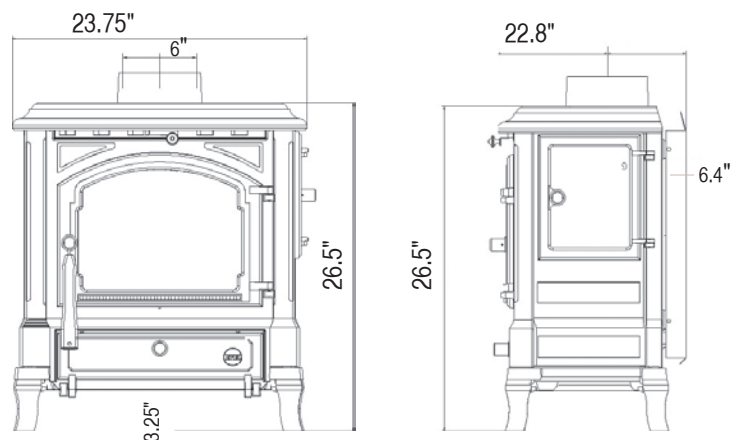

Dimensions

Your Efel Dealer:

For more information, visit
Efel-USA.com.