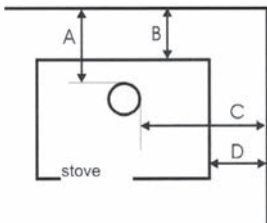

Rear and Side Clearances

Connector pipe	A	B	C	D
Single wall	27.5"	24"	27"	18"
Double wall	21.5"	18"	27"	18"

Minimum Ceiling Height: 7'