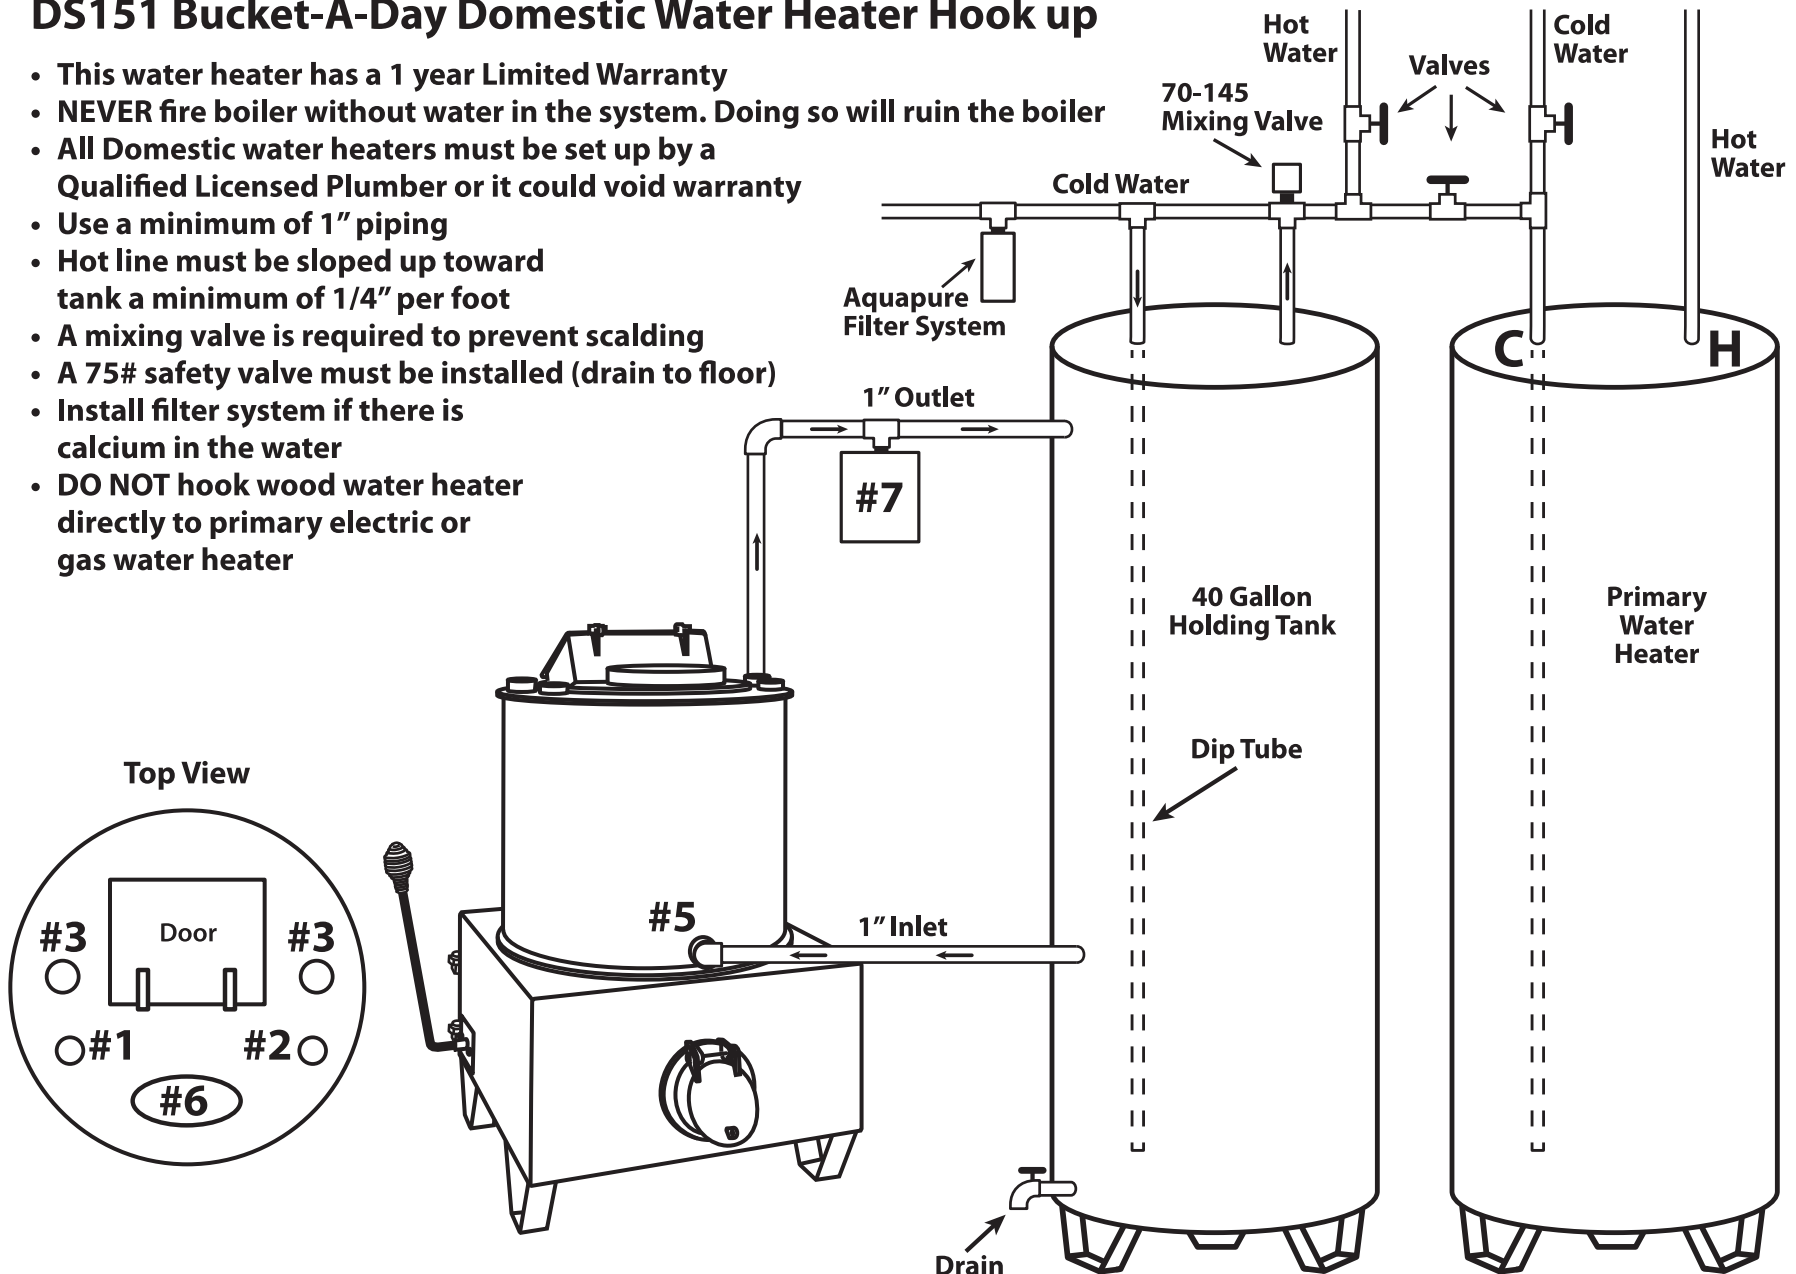

## DS151 Bucket-A-Day Domestic Water Heater Hook up

- This water heater has a 1 year Limited Warranty
- NEVER fire boiler without water in the system. Doing so will ruin the boiler
- All Domestic water heaters must be set up by a Qualified Licensed Plumber or it could void warranty
- Use a minimum of 1" piping
- Hot line must be sloped up toward tank a minimum of 1/4" per foot
- A mixing valve is required to prevent scalding
- A 75# safety valve must be installed (drain to floor)
- Install filter system if there is calcium in the water
- DO NOT hook wood water heater directly to primary electric or gas water heater

- |                                |                        |
|--------------------------------|------------------------|
| #1 - 3/4" Samson Regulator     | #5 - 1" Inlet          |
| #2 - 150# Safety Valve         | #6 - 6" Exhaust (oval) |
| #3 - 1" Outlet and Thermometer | #7 - Expansion Tank    |