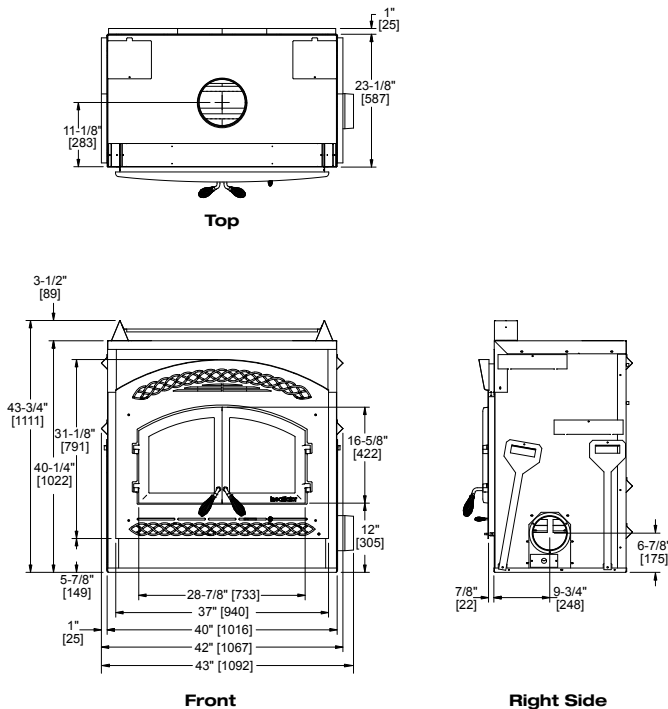

Dimensions