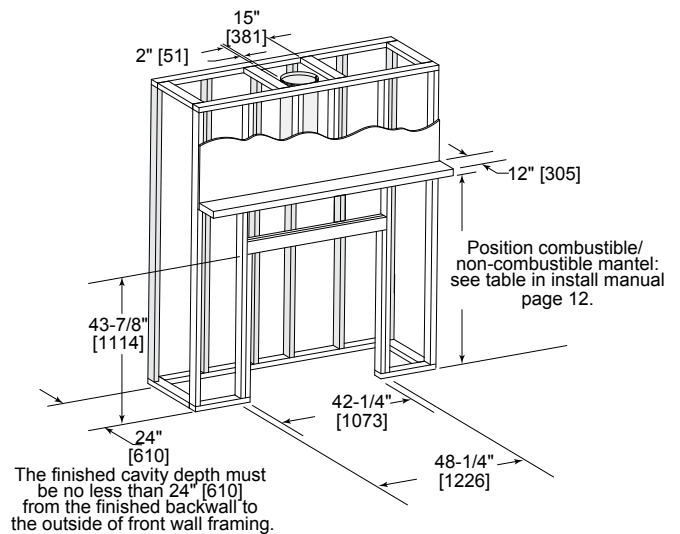

Framing Dimensions

Available From

heatilator
The first name in fireplaces

Phone: 800-927-6841
Web: heatilator.com

facebook.com/Heatilator
twitter.com/Heatilator
youtube.com/HeatilatorFireplaces

Limited Lifetime Warranty³

The strongest in the industry, Heatilator provides a limited lifetime warranty on wood-burning products of the most important aspects: firebox and heat exchanger.

¹ See your local authorized Heatilator dealer for help in determining the product that best suits your heating needs based on climate and home efficiency.

² Required for installation

HTL-1025U-0715