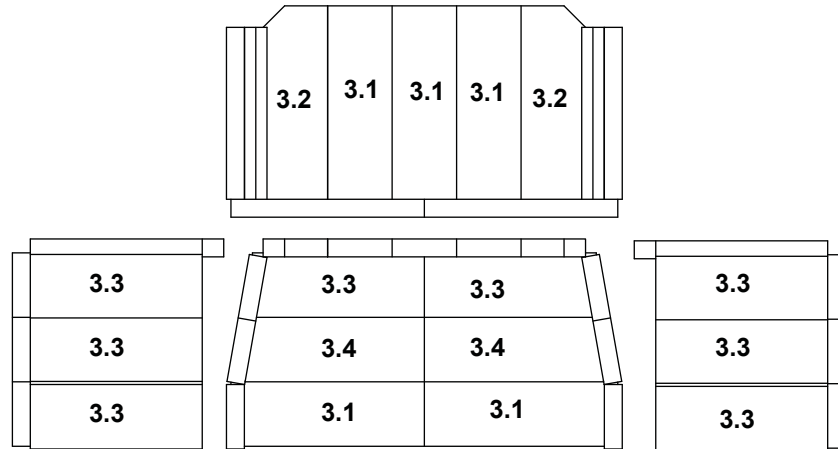

**Stocked
at Depot**

ITEM	DESCRIPTION	COMMENTS	PART NUMBER
1	8 in. Starter Section		SL1
2	Blanket, Kaowool		480-0760

#3 Brick Set

3	Brick, Set		BRICK-480	
3.1	Brick, 13-1/4" x 4-1/2" x 1-1/4"	Qty 5 req	SRV7000-306	
3.2	Brick, 13-1/2" x 4-1/2" x 1-1/4", With 1-1/2" Chamfer	Qty 2 req	480-2270	
3.3	Brick, 12" x 4-1/2" x 1-1/4"	Qty 8 req	480-2280	
3.4	Brick 12-1/2" x 4-1/2" x 1-1/4"	Qty 2 req	480-2290	
4	Ceramic Fiberboard		SRV480-0510	Y
5	Manifold Tube (set of 3)		TUBES-480	Y
	Manifold Clip Screws	Pkg of 4	832-0661	Y
6	Facia		SRV480-5050	
	Screw, 1/4-20 x 1.25 Button Head, Black Oxide	Qty 8 req	4021-816	
7	Timer Assembly		SRV480-5150	Y
8	Access Assembly		433-6270	
9	Wiring Harness		SRV480-0990	Y
10	Blower Asembly w/Bracket	Pre 0091535936	812-4900	Y
		Post 0091535936	SRV433-5890	Y
11	Knob, Outside Air (Black)		7000-246	Y
12	Door Assembly, Matte Black	Pre 0071553290	480-5130	
		Post 0071553290	SRV480-5490	
13	Glass Assembly for doors, 1pc, with Gasketing	Qty 2 req	480-5430	Y
14	Spring Handle, Door 1/2 in. (Black)		SRV7000-613	Y
	Spring Handle, Door 1/4 in. (Black)		SRV7000-614	Y
	Spring Handle, Door 1/2 in. (Gold)	Pkg of 2	832-0620	Y
	Spring Handle, Door 1/4 in. (Gold)	Pkg of 2	832-0630	Y
15	Door Handle Assembly		HANDLES-480	