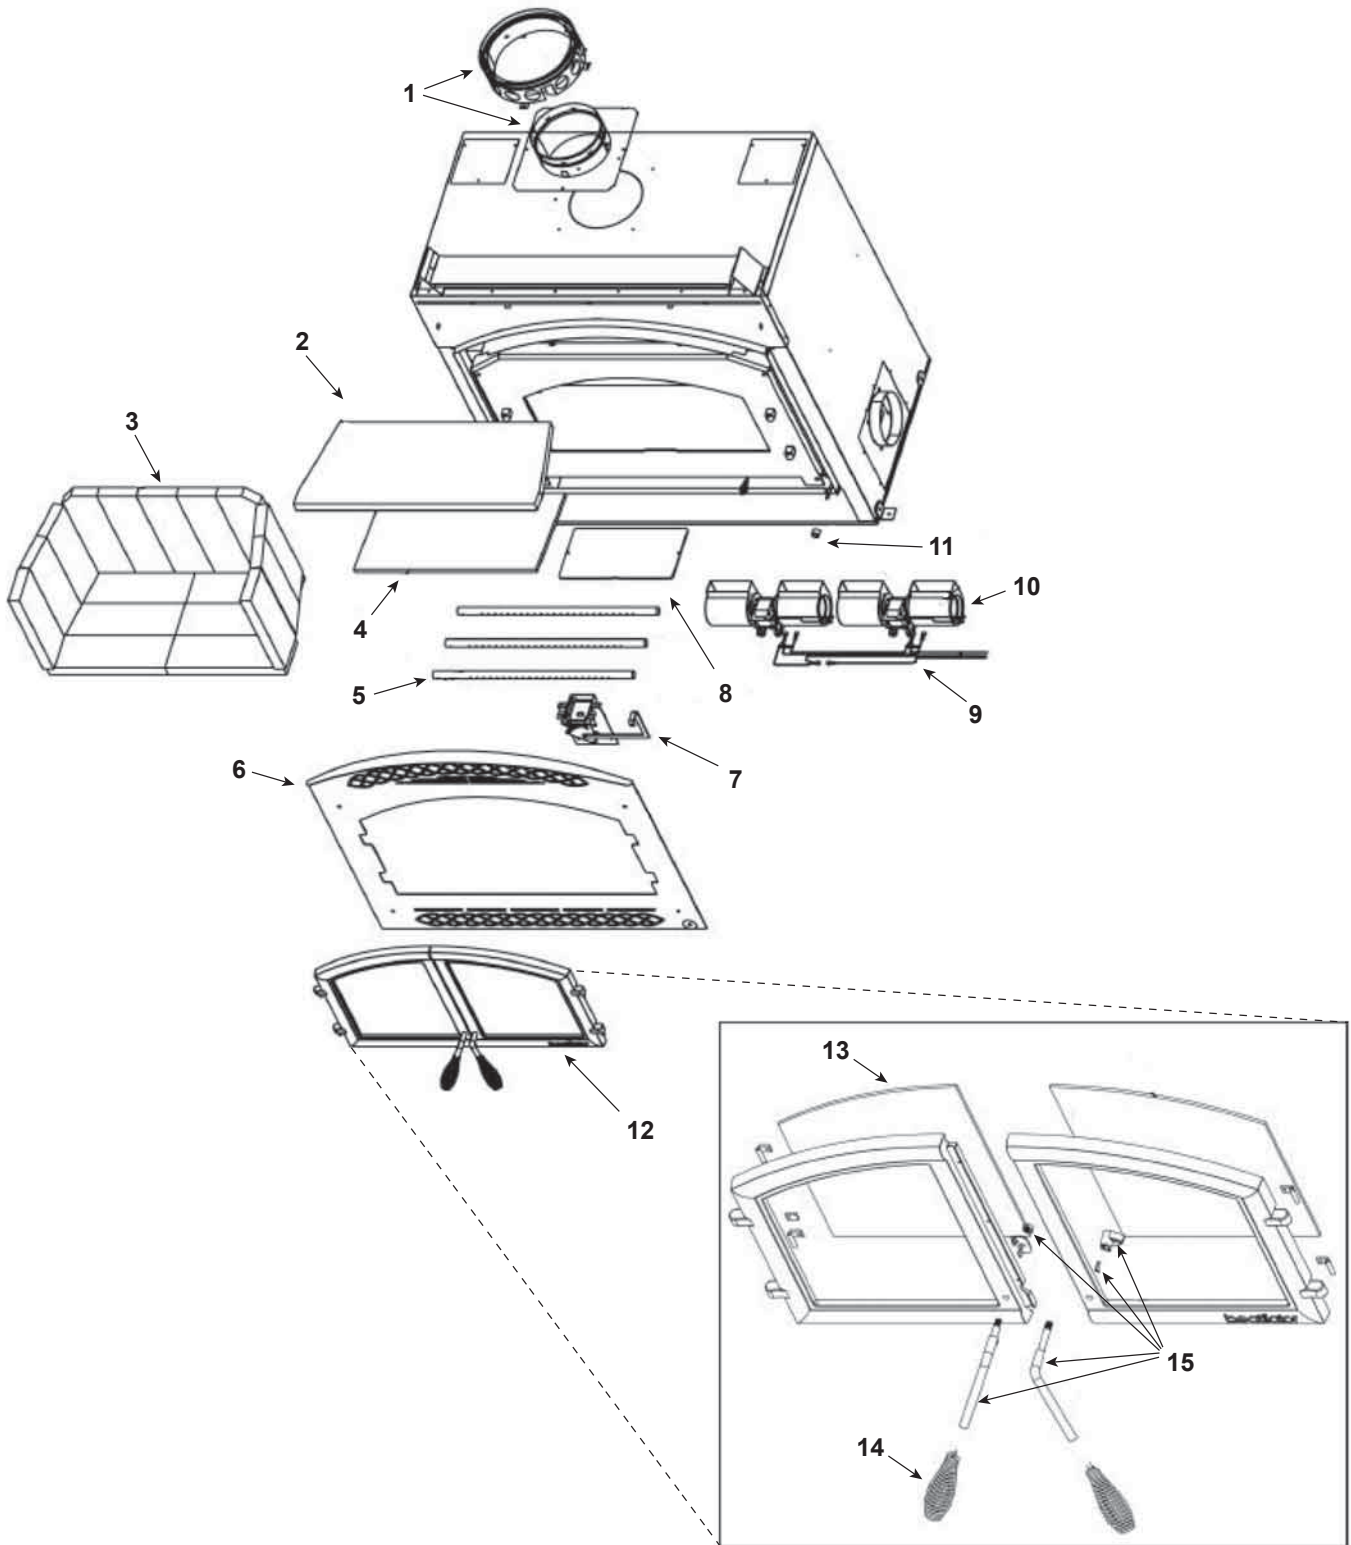

Part number list on following page.

IMPORTANT: THIS IS DATED INFORMATION. Parts must be ordered from a dealer or distributor. **Hearth and Home Technologies does not sell directly to consumers.** Provide model number and serial number when requesting service parts from your dealer or distributor.

**Stocked
at Depot**

ITEM	DESCRIPTION	COMMENTS	PART NUMBER
1	8 in. Starter Section		SL1
2	Blanket, Kaowool		480-0760

#3 Brick Set