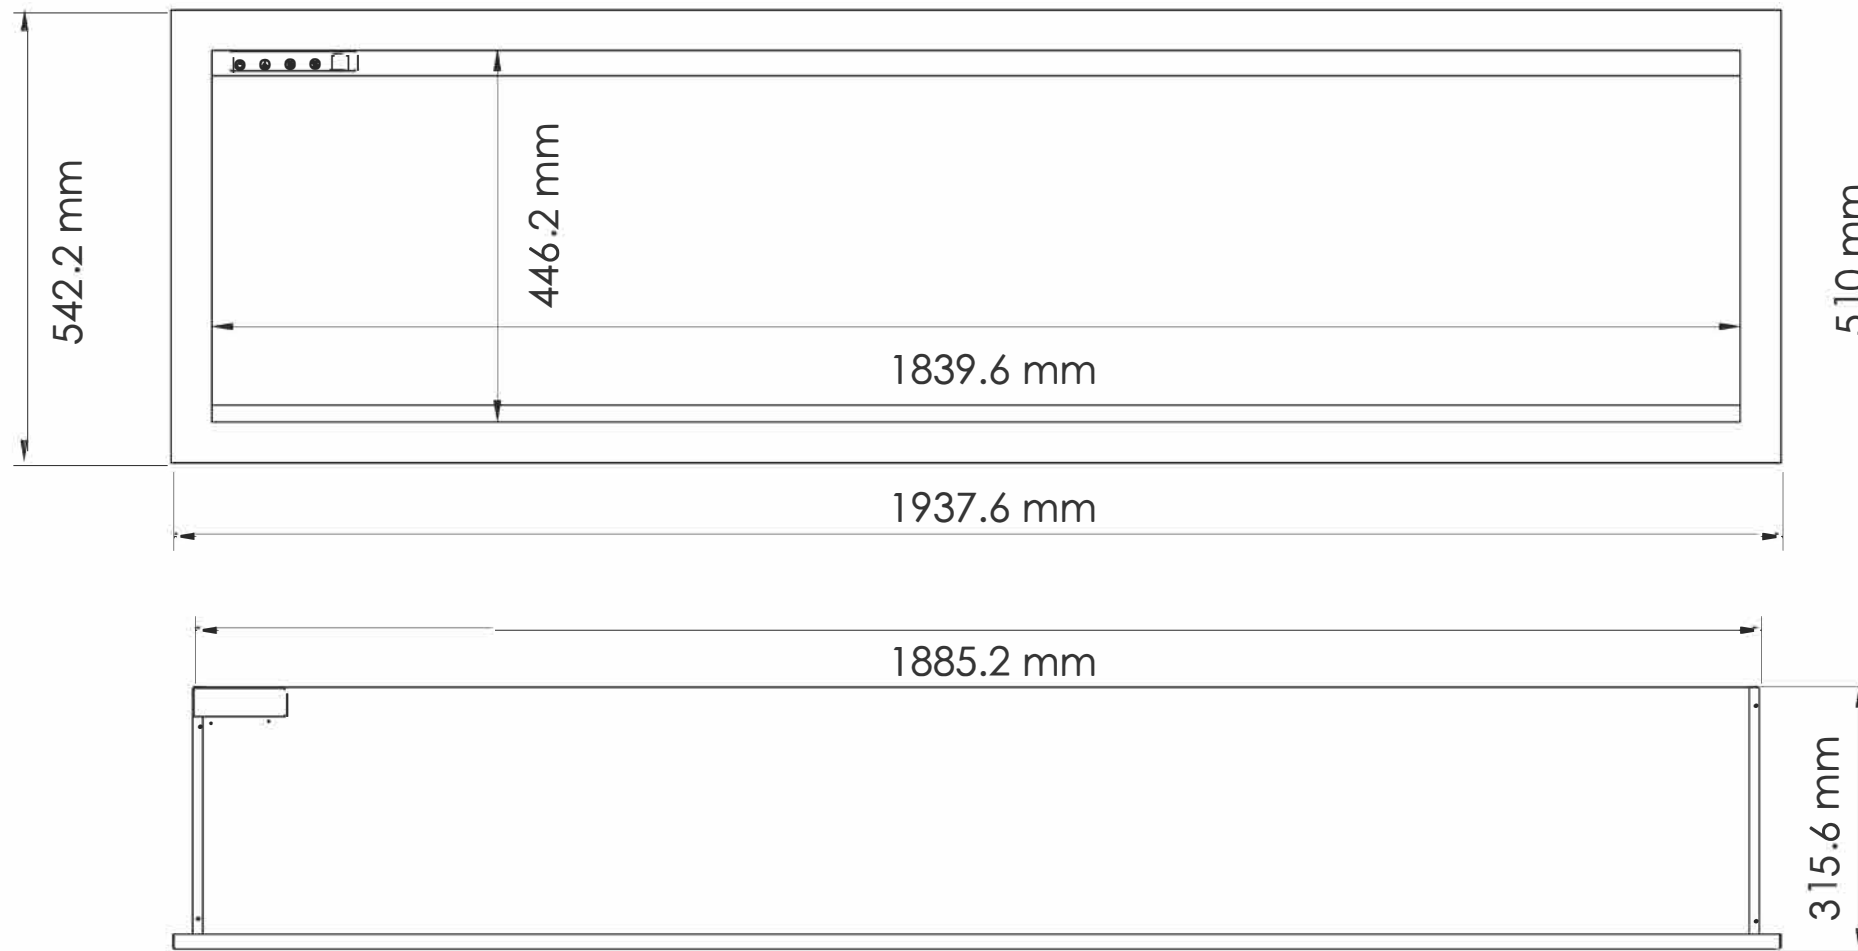

TECHNICAL SPECIFICATIONS	
VOLTS	120
AMPS	12.5
WATTS	1465
HEATER	HIGH 1465 watts LOW 750 watts
NO HEATER	60.4 watts
LAMPS	QUANTITY max WATTS LED TOTAL WATTS 45 watts
ROTOR MOTOR	1 at 2.9 watts
HEIGHT, WIDTH, DEPTH	20 1/8 x 74 1/4 x 11 3/4
GLASS VIEWING OPENING	17 5/8 x 72 3/8
SURROUND SIZE	21 3/8 x 76 1/4
SHIPPING SIZE	23 3/4 x 80 1/2 x 16
SHIPPING WEIGHT	159.09 lbs
	UNIT
STEEL FRONT	Included
PLUG LOCATION	Left Side
CORD LENGTH	76"
APPROX. HEATING AREA	400 sq ft

9.18.21 -rev

Amantii
SYMMETRY XT BESPOKE

SERIES SYMMETRY	MODEL SYM-74-XT BESPOKE		REV 1
SCALE 1" = 1'-0"	DATE: 07/25/2021		SHEET 1 OF 1

TECHNICAL SPECIFICATIONS		
VOLTS	120	
AMPS	12.5	
WATTS	1465	
HEATER	HIGH	1465 watts
	LOW	750 watts
NO HEATER	60.4 watts	
LAMPS	QUANTITY	max
	WATTS	
	TOTAL WATTS	45 watts
ROTOR MOTOR	1 at 2.9 watts	
HEIGHT, WIDTH, DEPTH	51 x 188.5 x 29.7 cm	
GLASS VIEWING OPENING	44.6 x 183.9 cm	
SURROUND SIZE	54.2 x 193.8 cm	
SHIPPING SIZE	40.6 x 204.1 x 60 cm	
SHIPPING WEIGHT	72.16kg	
GLASS FRONT	UNIT	
		Included
PLUG LOCATION	Left Side	
CORD LENGTH	193 cm	
APPROX. HEATING AREA	37 sqm	

09/18.21 - rev

Amantii
SYMMETRY XT BESPOKE

SERIES SYMMETRY	MODEL SYM-74-XT BESPOKE		REV 1
SCALE 1:12	DATE: 07/25/2021		SHEET 1 OF 1