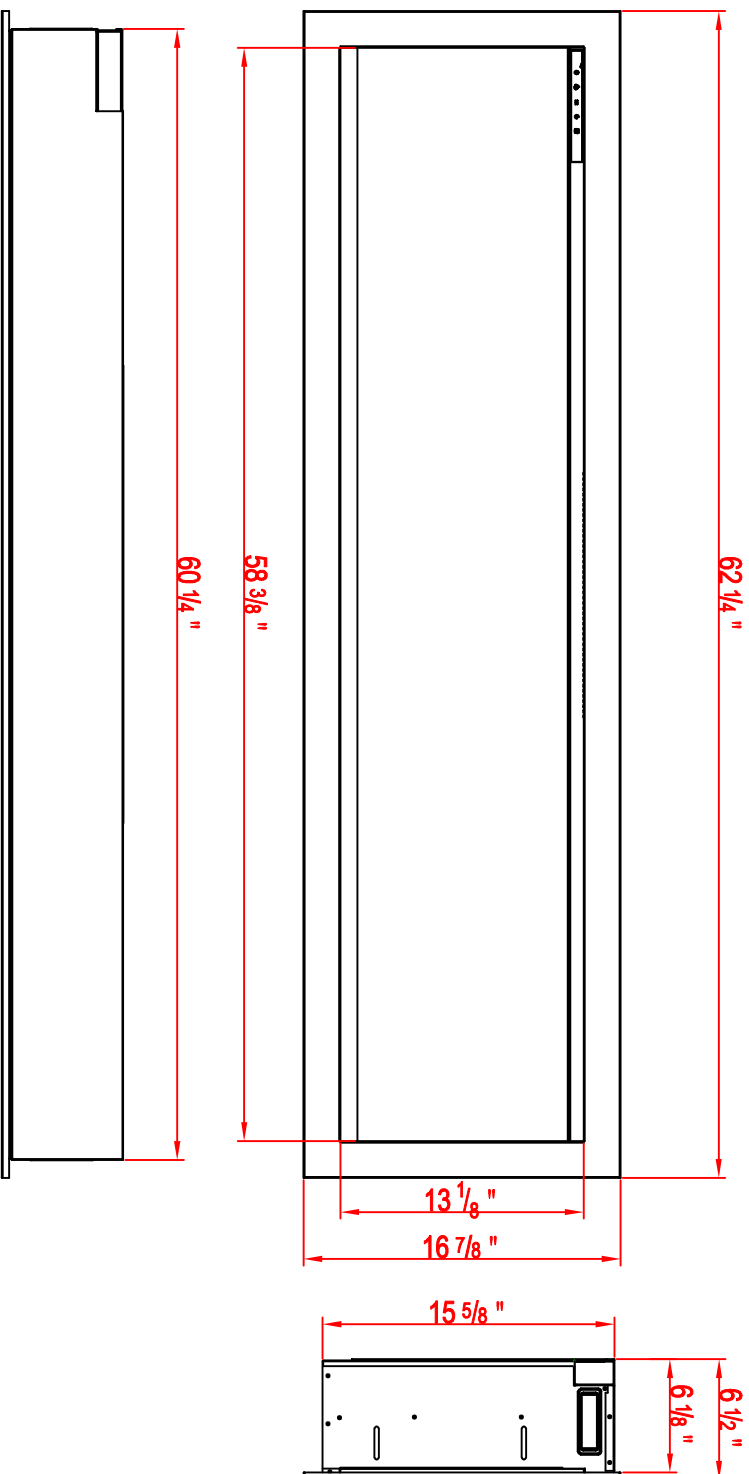

TECHNICAL SPECIFICATIONS

VOLTS	120V
AMPS	12.5A
WATTS	1500W
HEATER	HIGH 1500W watts
	LOW 750W watts
NO HEATER	31 WATTS MAX
QUANTITY	127 PCS LED
LAMPS	WATTS 0.5W/80.15W/80.09W
TOTAL WATTS	28 W
ROTOR MOTOR	1 at 2.9 watts
HEIGHT.WIDTH.DEPTH	16 7/8 " X 62 1/4 " X 6 1/2 "
GLASS VIEWING OPENING	13 1/8 " X 58 3/8 "
FRAMING SIZE	15 3/4 " X 61 1/4 " X 6 1/2 "
SHIPPING SIZE	22 1/4 " X 69 7/8 " X 11 1/4 "
SHIPPING WEIGHT	116.4 LBS
GLASS FRONT	UNIT 1 Included
PLUG LOCATION	Left Side
CORD LENGTH	70.9 < L < 95.5
APPROX.HEATING AREA	400 SQ.FT

SERIES	SYMMETRY BESPOKE	MODEL	SYM-60 LUMINA	REV	1
SCALE	1"=1'-0"	DATE	12/08/2022	SHEET	1 OF 1