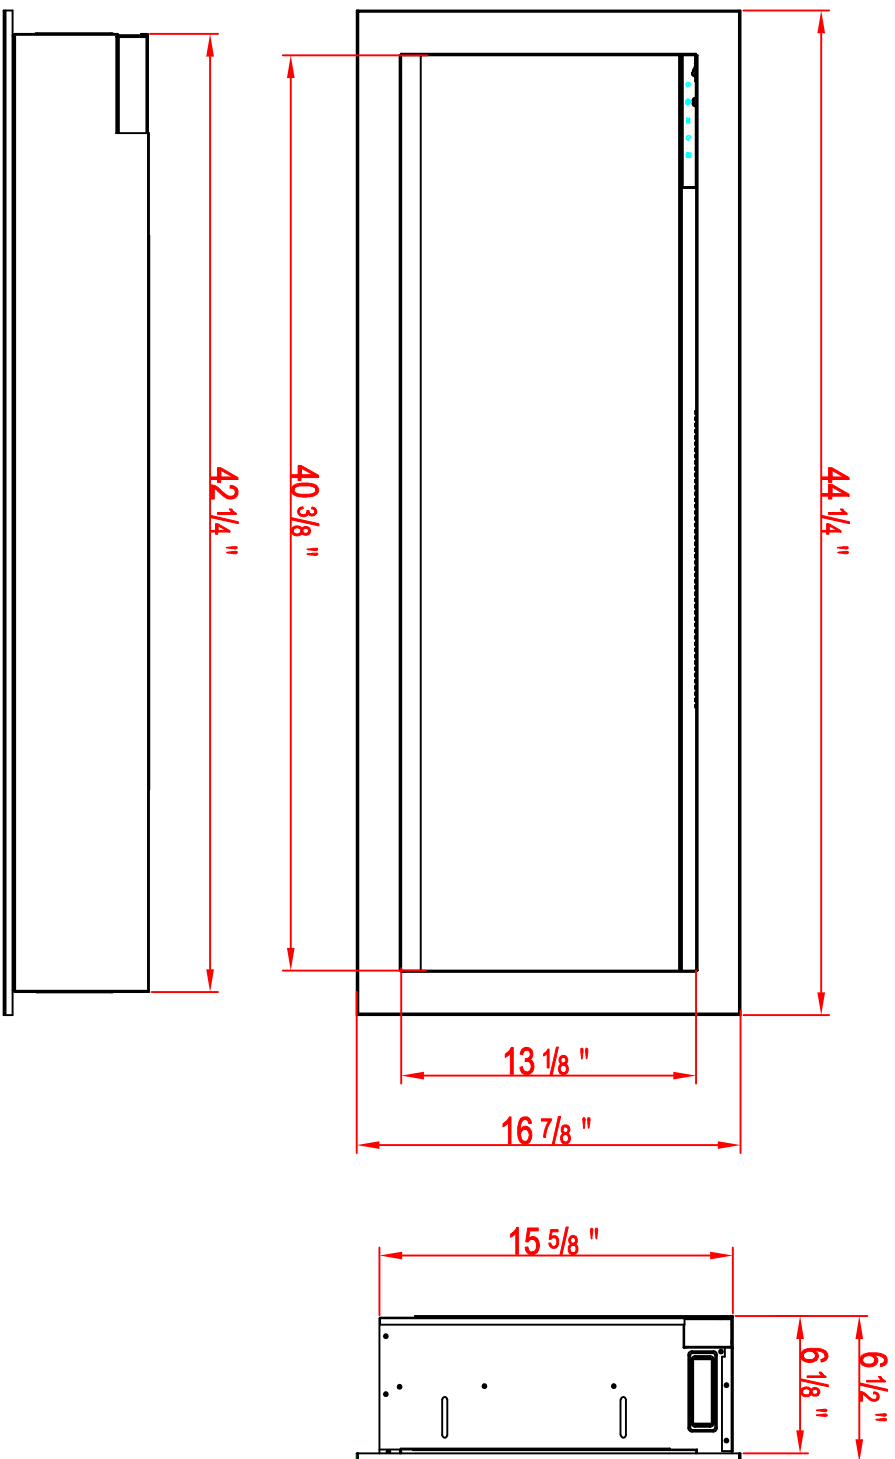

TECHNICAL SPECIFICATIONS

VOLTS	120V
AMPS	12.5A
WATTS	1500W
HEATER	HIGH 1500W watts LOW 750W watts
NO HEATER	37.2 WATTS MAX
LAMPS	QUANTITY 75 PCS LED WATTS 0.5W&0.15W&0.06W
ROTOR MOTOR	1 at 2.9 watts
HEIGHT,WIDTH,DEPTH	16 7/8 " X 44 1/4 " X 6 1/2 "
GLASS VIEWING OPENING	13 1/8 " X 40 3/8 "
FRAMING SIZE	15 3/4 " X 43 1/4 " X 6 1/2 "
SHIPPING SIZE	21 5/8 " X 51 1/2 " X 10 7/8 "
SHIPPING WEIGHT	80.1 LBS
GLASS FRONT	UNIT 1 Included
PLUG LOCATION	Left Side
CORD LENGTH	70.9 < L < 95.5
APPROX.HEATING AREA	400 SQ.FT

SERIES	MODEL	REV
SYMMETRY BESPOKE	SYM-42 LUMINA	1
SCALE 1"=1'-0"	DATE:04/16/2024	SHEET 1 OF 1