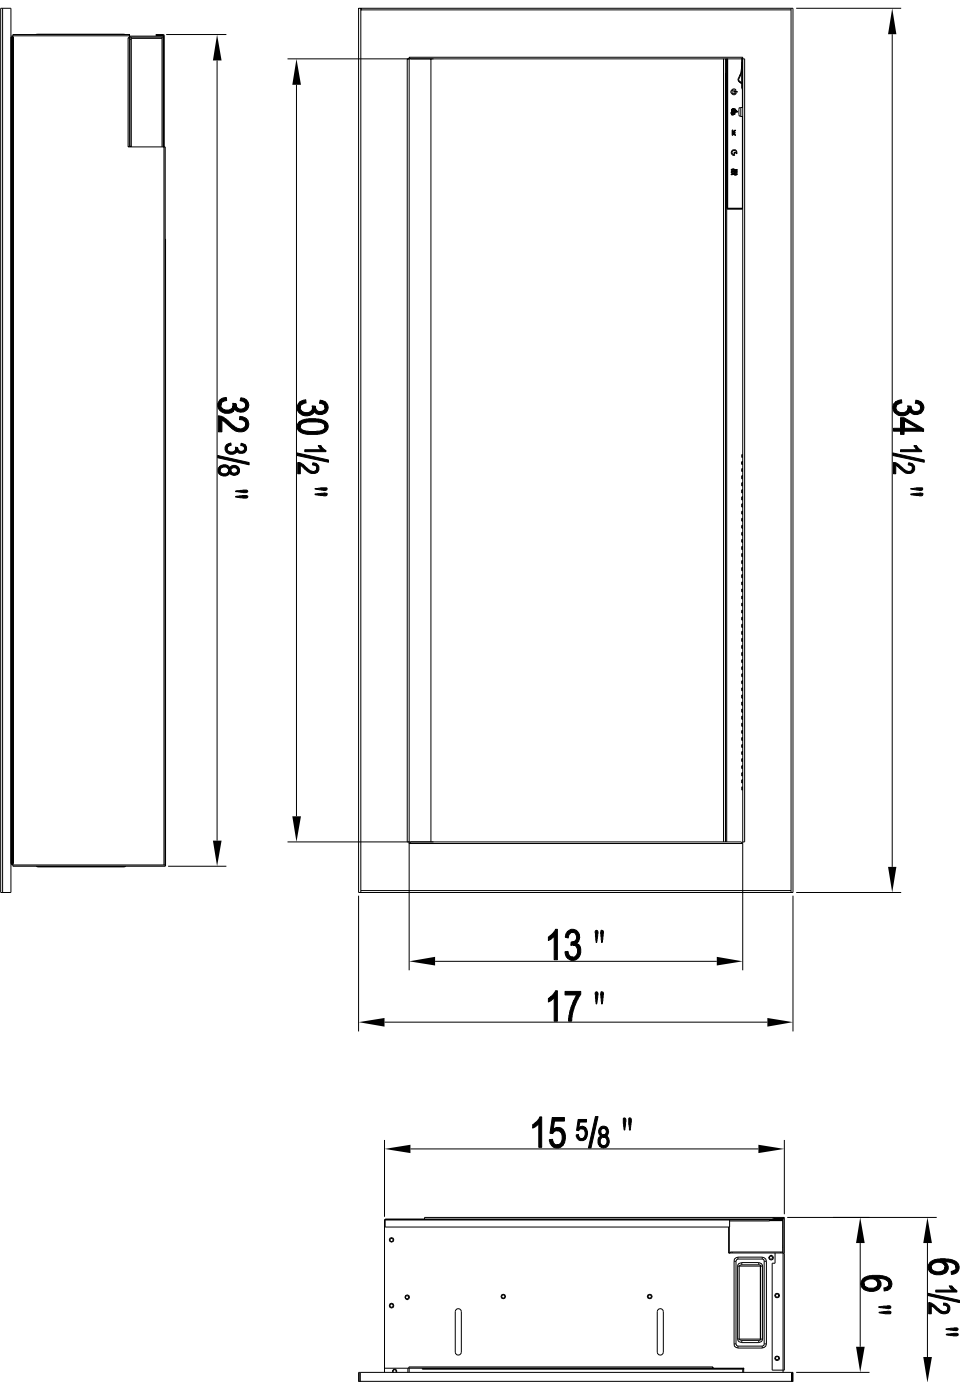

TECHNICAL SPECIFICATIONS

VOLTS	120V
AMPS	12.5A
WATTS	1500W
HEATER	HIGH 1500W watts
	LOW 750W watts
NO HEATER	26 WATTS MAX
LAMPS	QUANTITY 53 PCS LED
	WATTS 0.5W&0.15W&0.06W
TOTAL WATTS	25.4 W
ROTOR MOTOR	1 at 2.9 watts
HEIGHT,WIDTH,DEPTH	17 " X 34 1/2 " X 6 1/2 "
GLASS VIEWING OPENING	13 " X 30 1/2 "
FRAMING SIZE	15 3/4 " X 33 1/4 " X 6 1/2 "
SHIPPING SIZE	21 5/8 " X 41 3/4 " X 10 7/8 "
SHIPPING WEIGHT	61.6 LBS
GLASS FRONT	UNIT 1
	Included
PLUG LOCATION	Left Side
CORD LENGTH	70.9 < L < 95.5
APPROX.HEATING AREA	400 SQ.FT

SERIES SYMMETRY BESPOKE	MODEL SYM-34 BESPOKE	REV 1
SCALE 1"=1'-0"	DATE:04/16/2024	SHEET 1 OF 1