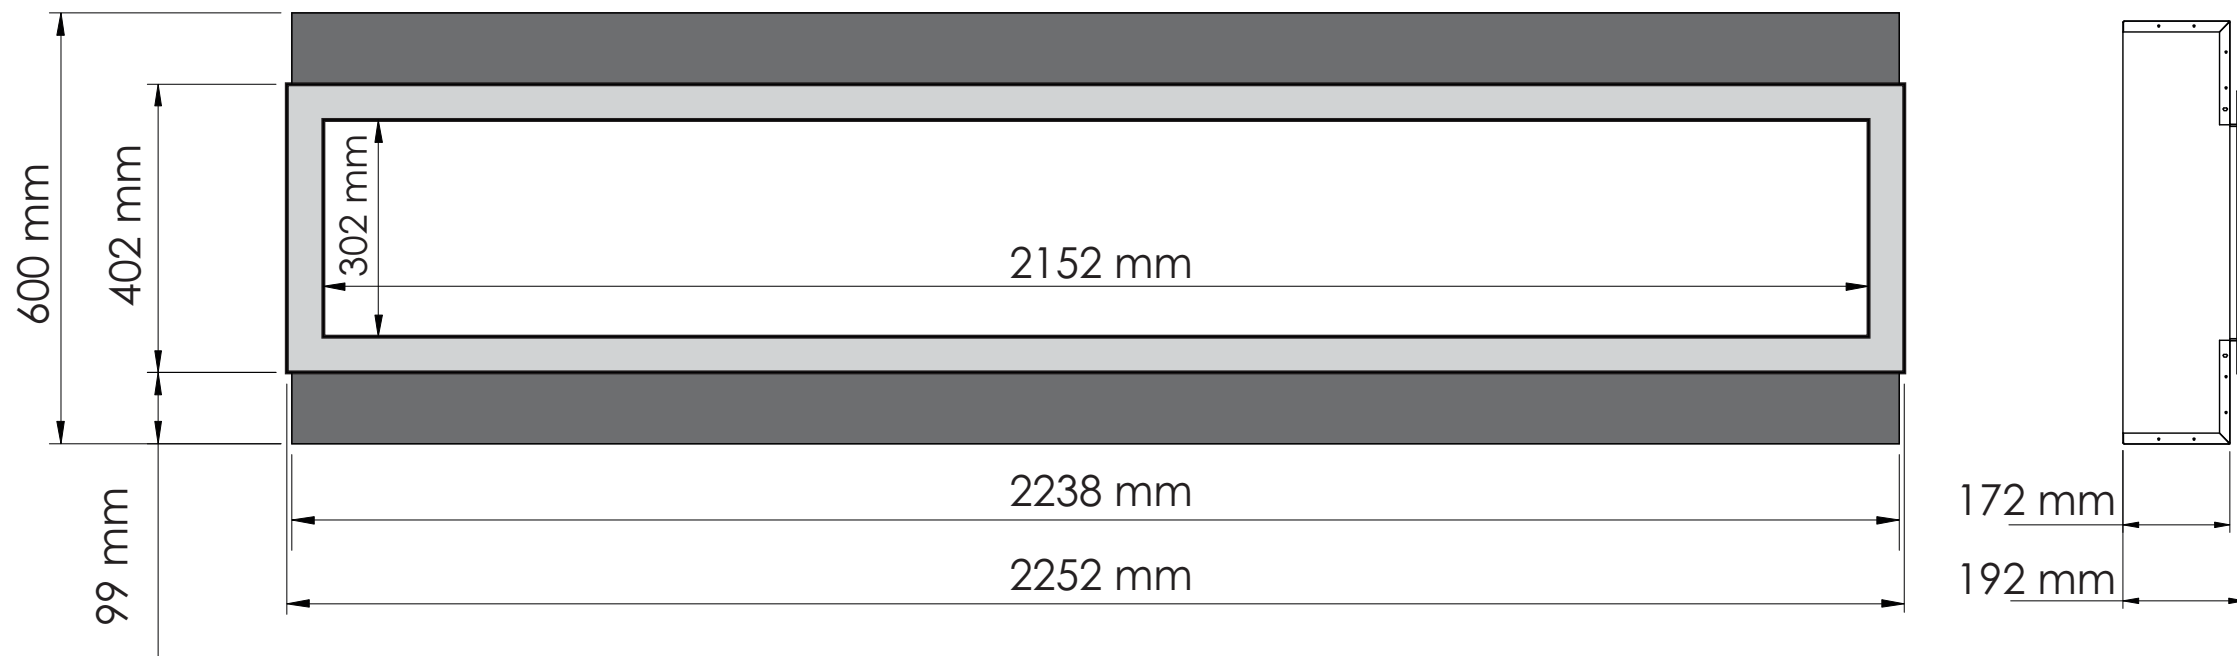

TECHNICAL SPECIFICATIONS		
VOLTS	120	
AMPS	12.5	
WATTS	1465	
HEATER	HIGH	1465 watts
	LOW	750 watts
NO HEATER	22 watts	
LAMPS	QUANTITY	LED
	WATTS	
	TOTAL WATTS	22 watts
ROTOR MOTOR	1 at 5 watts	
HEIGHT, WIDTH, DEPTH	23 5/8 x 88 1/8 x 6 3/4	
GLASS VIEWING OPENING	11 7/8 x 84 3/4"	
SURROUND SIZE	15 7/8 x 88 1/8	
SHIPPING SIZE	25 1/4 x 99 1/4 x 9 3/4	
SHIPPING WEIGHT	UNIT	188 lbs
	GLASS FRONT	Included
PLUG LOCATION	Left Side	
CORD LENGTH	76"	
APPROX. HEATING AREA	400 sq ft	

Amantii

SERIES BUILT IN	MODEL BI-88-SLIM		REV 1
SCALE 1" = 1'-0"	DATE: 7/1/2015		SHEET 1 OF 1

TECHNICAL SPECIFICATIONS		
VOLTS	120	
AMPS	12.5	
WATTS	1465	
HEATER	HIGH	1465 watts
	LOW	750 watts
NO HEATER	22 watts	
LAMPS	QUANTITY	LED
	WATTS	
	TOTAL WATTS	22 watts
ROTOR MOTOR	1 at 5 watts	
HEIGHT, WIDTH, DEPTH	60 x 223.8 x 17.2 cm	
GLASS VIEWING OPENING	30.2 x 215.2 cm	
SURROUND SIZE	40.2 x 225.2 cm	
SHIPPING SIZE	64 x 251.7 x 24.8	
SHIPPING WEIGHT	85 kg	
GLASS FRONT	UNIT	
		Included
PLUG LOCATION	Left Side	
CORD LENGTH	193 cm	
APPROX. HEATING AREA	37 sqm	

SERIES	MODEL		REV
BUILT IN	BI-88-SLIM		1
SCALE 1:12	DATE: 7/1/2015	SHEET 1 OF 1	