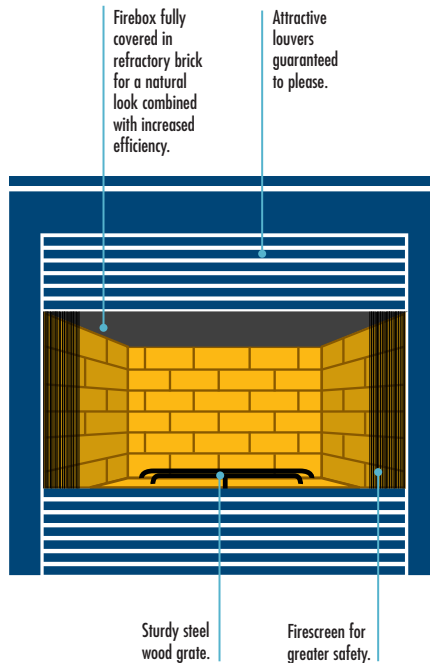

SB36

SB42

HEAT-CIRCULATING
WOOD BURNING
FIREPLACE

STANDARD FEATURES

SB36 and SB42 wood burning fireplaces offer a host of standard features, including:

Options:

- Outside air kit adapter (4" I.D. x 10' insulated flex pipe).
- Door trap for outside air kit.
- Blowers.