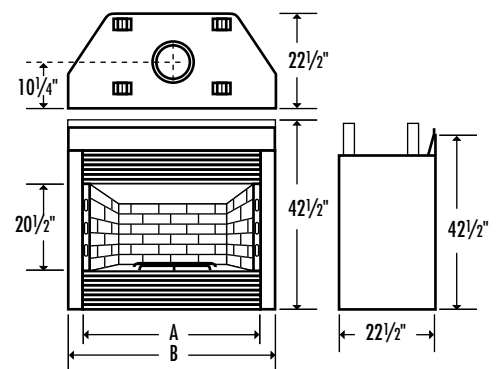

Decorative Options:

- Set of full-view glass doors.
- Wide choice of easy to install trims and decorative contours.

Model	A	B
SB36	36"	40 7/8"
SB42	42"	46 5/8"

**SECURITY CHIMNEYS
INTERNATIONAL**

Security Chimneys International Ltd.
2125 Monterey
Laval (Quebec)
Canada H7L 3T6
Tel.: (450) 973-9999
Fax.: (450) 973-2222
Visit us at: www.SecurityChimneys.com

ASB36/42
08-2007
REV: 1
Printed in Canada

Cover photo: The SB36 fireplace with glass doors and decorative finish.

IMPORTANT NOTES:

Diagrams, illustrations and photographs are not to scale - consult installation instructions. Product designs, materials, dimensions, specifications, colors and prices are subject to change or discontinuance without notice.