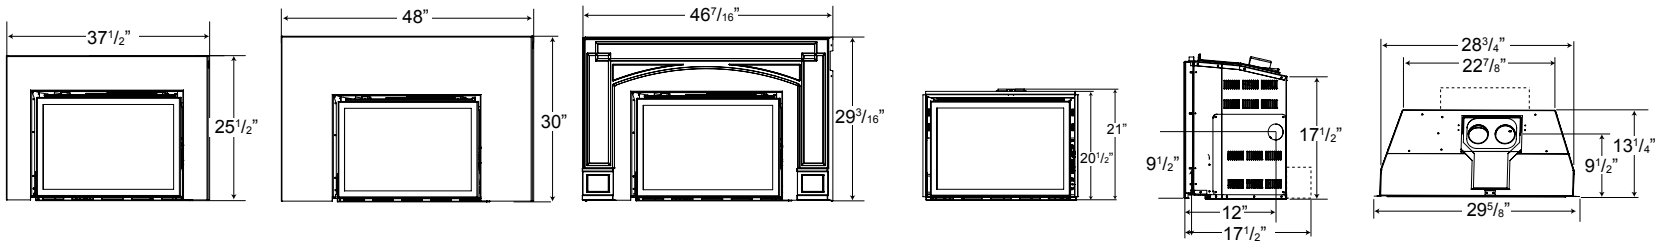

XIR3

Shown on pages 6 & 7

Model	BTU's (Input)		Venting	Height		Front Width		Depth		Glass Type	Glass Size		Viewing Area (sq. in.)	Efficiencies			Blower	Mobile Home Certified	Electronic Ignition
	Natural Gas	Propane		Actual	Minimum Opening	Actual	Minimum Opening	Actual	Minimum Opening*		Height	Width		EnerGuide	AFUE	Steady State			
XIR3	15 - 31,000	16 - 31,000	3"	21"	21 1/2"	29 5/8"	29"	13 1/4"	13 1/2"	Ceramic	17"	25 9/16"	364	67%	68.4%	80%	Optional*	Yes	Yes

Certified and tested under Canadian and American National standards: CSA 2.33, ANSI Z21.88 for vented gas fireplace heaters.

* Add an additional 4" to the minimum opening depth dimension for optional blower
Figures may vary with individual conditions such as floor plan layout, insulation value/heat loss of the house and geographical location.
Measurements to be used as a guide only. Consult your owner's manual for complete and up-to-date installation instructions and proper clearances to combustible materials.