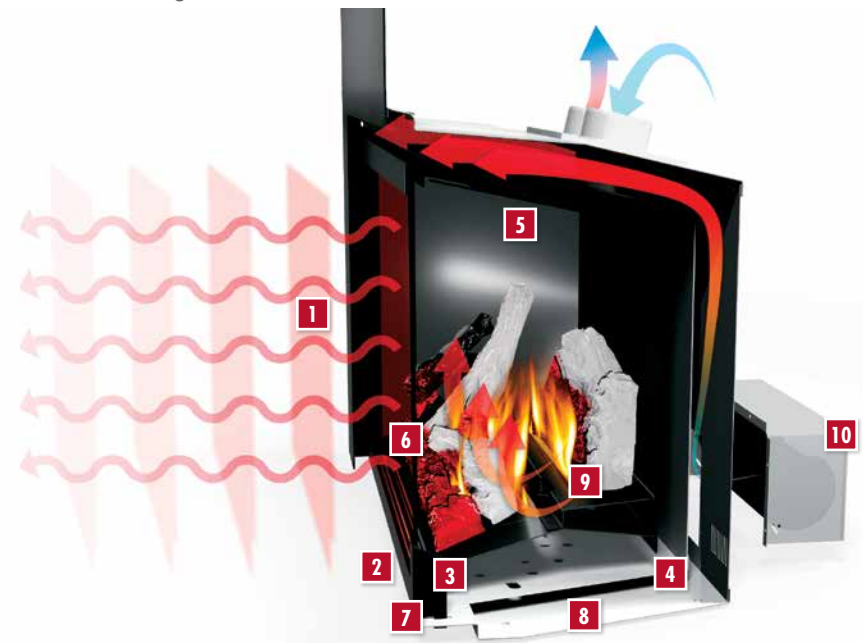

Outstanding Features

of Napoleon's Direct Vent Technology

Napoleon's Gas Inserts

Napoleon's direct vent gas fireplace insert design employs a sealed combustion and vent system. These and other innovations, allow Napoleon's inserts to achieve some of the highest efficiencies in the industry today. The direct vent draws its combustion air from outside while venting to the same outside atmosphere - thereby not consuming warm house air. Direct venting also eliminates drafts and heat loss common to traditional wood burning fireplaces.

Direct vent technology draws outside air for combustion into the firebox chamber then exhausts through a separate vent. Both vents are installed into your existing chimney.

1. Realistic PHAZER® log set or CRYSTALLINE™ ember bed
2. Double steel wall construction on five sides for optimum heat retention and efficiency
3. Variable speed fan provides maximum comfort and efficiency to help circulate room air
4. Cool room air drawn in
5. High heat resistant ceramic glass for ultimate safety and heat transfer
6. Heated air is pushed into the room through an efficient variable speed blower system
7. Heat exchanger for maximum heat output featuring heavy gauge steel
8. Gas flue outlet exhausts combusted air
9. Fresh air intake - pictured above
10. Exhausted combustion air - pictured above

Napoleon's Infrared (IR) Gas Inserts

Napoleon's infrared burner system is designed with strategically positioned burner ports to direct the fuel towards its burner, creating a red hot glow that generates the infrared heat waves which then radiate from the fireplace to surrounding cooler objects in the room. The built-in heat exchange system is maximized by deflecting the exhausting flue gasses toward the glass for optimum heat transfer into the room. These two systems alone are an effective source of heat, eliminating the need for a blower for most rooms.