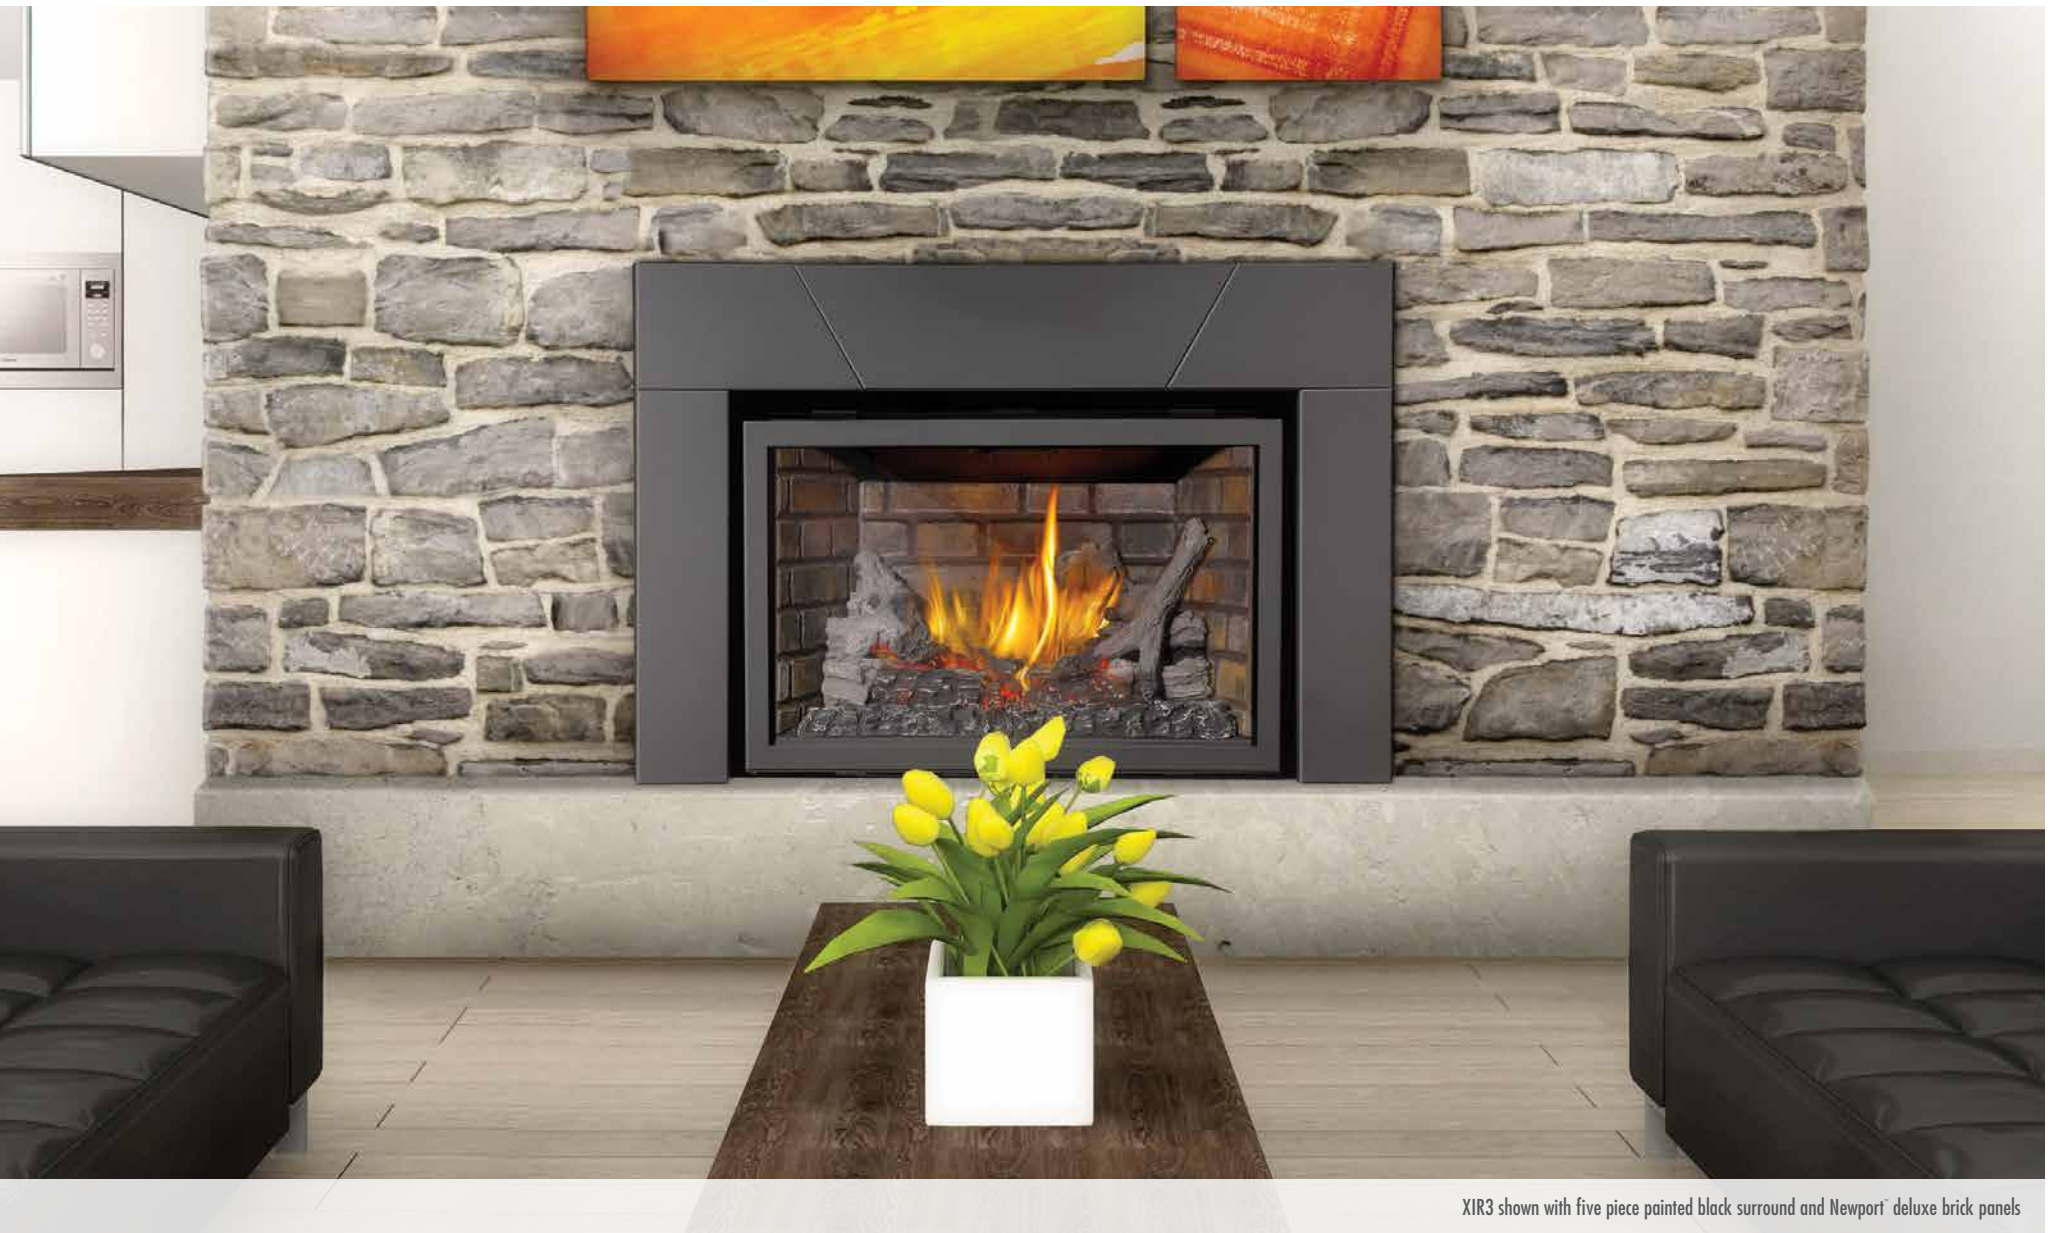

Wrought Iron Door Kit
with Operable Double Doors

Zen Modern Door
Three Colour Options*

Premium Scalloped Artisan
Steel Door & Frame

Proflame Remote
(standard with XIR3)

F45 & F60 Remote Controls
(optional for IR3)