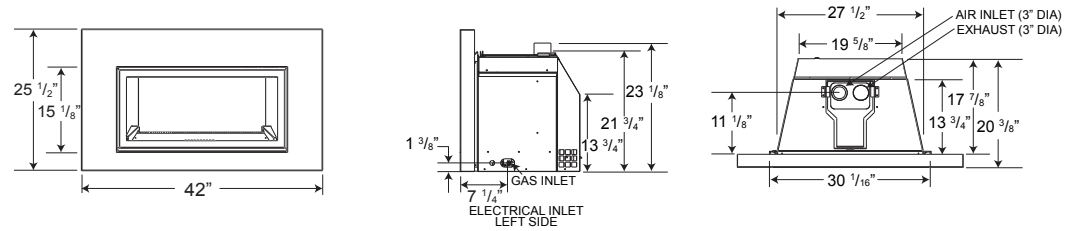

Model	BTU's (Input)		Venting	Height		Front Width		Depth		Glass Type	Glass Size		Viewing Area (sq. in.)	Efficiencies			Blower	Mobile Home Certified	Electronic Ignition
	Natural Gas	Propane		Actual	Minimum Opening	Actual	Minimum Opening	Actual	Minimum Opening		Height	Width		EnerGuide	AFUE	Steady State			
GDI30G	15 - 24,500	15 - 24,500	3"	21 3/4"	22"	30 1/16"	28"	17 7/8"	18"	Ceramic	14"	28 1/2"	399	64.5%	-	85%	Standard	Yes	Yes

Certified and tested under Canadian and American National standards: CSA 2.22, ANSI Z21.50 for vented gas fireplaces.