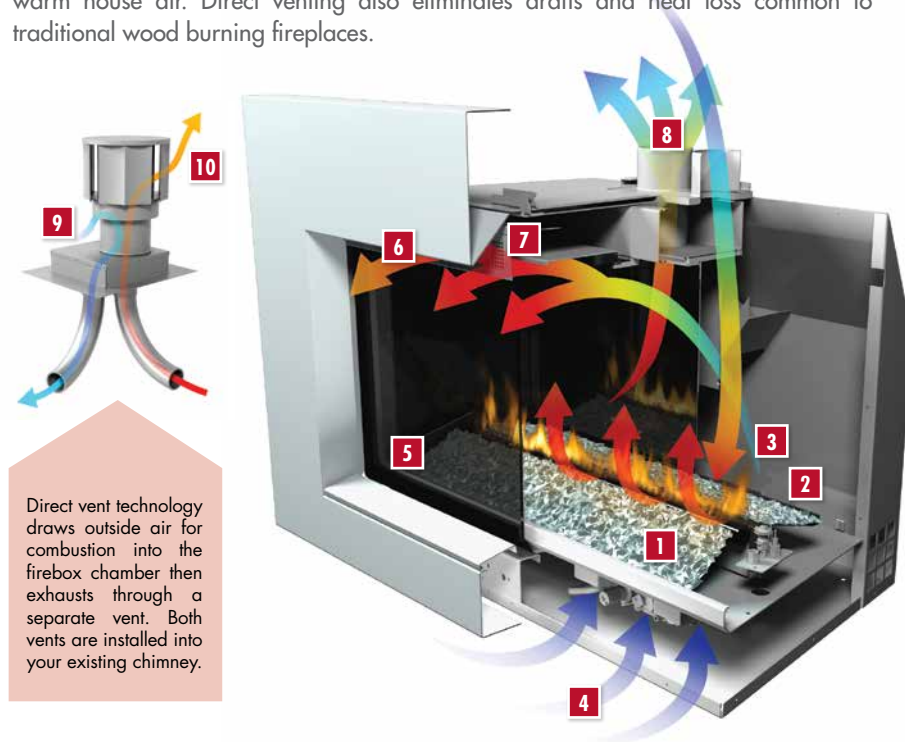

Outstanding Features

of Napoleon's Direct Vent Technology

Napoleon's Gas Inserts

Napoleon's direct vent gas fireplace insert design employs a sealed combustion and vent system. These and other innovations, allow Napoleon's inserts to achieve some of the highest efficiencies in the industry today. The direct vent draws its combustion air from outside while venting to the same outside atmosphere - thereby not consuming warm house air. Direct venting also eliminates drafts and heat loss common to traditional wood burning fireplaces.