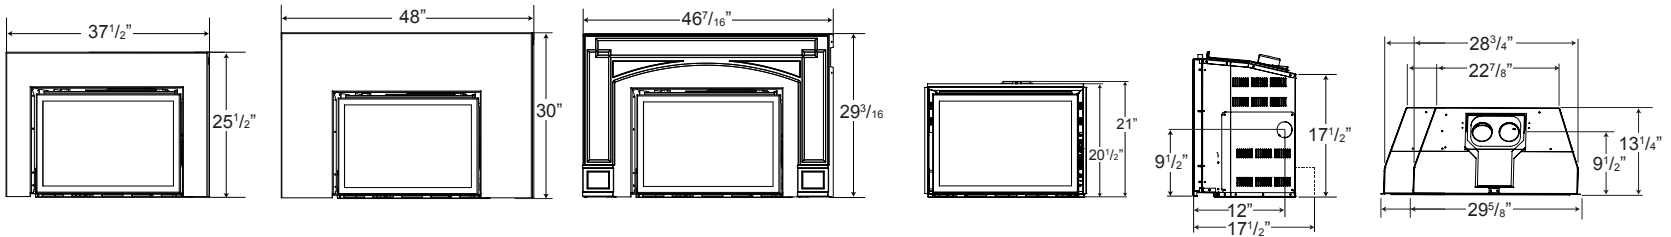

IR3

Shown on pages 6 & 7

Model	BTU's (Input)		Venting	Height		Front Width		Depth		Glass Type	Glass Size		Viewing Area (sq. in.)	Efficiencies			Blower	Mobile Home Certified	Electronic Ignition
	Natural Gas	Propane		Actual	Minimum Opening	Actual	Minimum Opening	Actual	Minimum Opening*		Height	Width		EnerGuide	AFUE	Steady State			
IR3	18 - 24,000	18 - 24,000	3"	21"	21 1/2"	29 5/8"	29"	13 1/4"	13 1/2"	Ceramic	17"	25 9/16"	364	64.2%	66.3%	77%	Optional*	Yes	Yes

Certified and tested under Canadian and American National standards: CSA 2.33, ANSI Z21.88 for vented gas fireplace heaters.