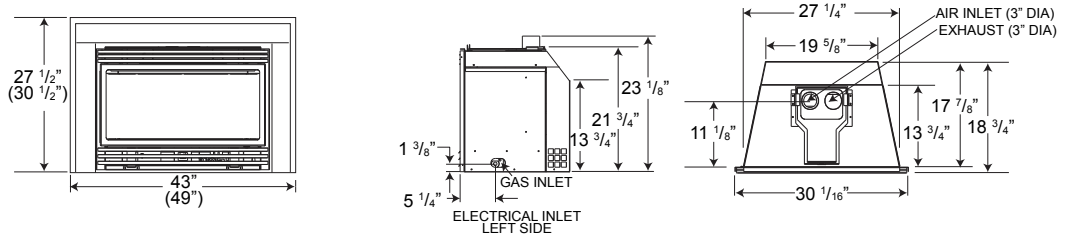

GDI30

Shown on pages 12 & 13

Model	BTU's (Input)		Venting	Height		Front Width		Depth		Glass Type	Glass Size		Viewing Area (sq. in.)	Efficiencies			Blower	Mobile Home Certified	Electronic Ignition
	Natural Gas	Propane		Actual	Minimum Opening	Actual	Minimum Opening	Actual	Minimum Opening		Height	Width		EnerGuide	AFUE	Steady State			
GDI30	15 - 24,500	15 - 24,500	3"	21 3/4"	22"	30 1/16"	28"	17 7/8"	18"	Ceramic	14"	28 1/2"	399	64.5%	60.02%	85%	Standard	Yes	No

Certified and tested under Canadian and American National standards: CSA 2.22, ANSI Z21.50 for vented gas fireplaces.

Figures may vary with individual conditions such as floor plan layout, insulation value/heat loss of the house and geographical location. Measurements to be used as a guide only. Consult your owner's manual for complete and up-to-date installation instructions and proper clearances to combustible materials.