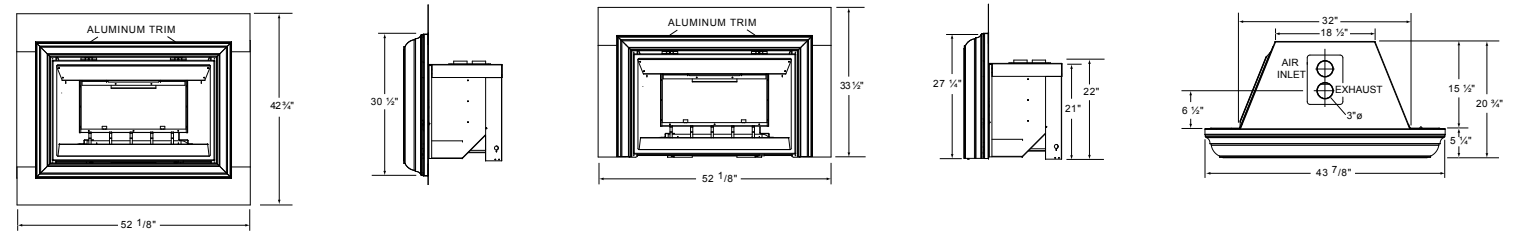

GD144

Shown on pages 16 & 17

Model	BTU's (Input)		Venting	Height			Front Width		Depth		Glass Type	Glass Size		Viewing Area (sq. in.)	Efficiencies			Blower	Mobile Home Certified	Electronic Ignition
	Natural Gas	Propane		Actual (Three-Sided)	Actual (Four-Sided)	Minimum Opening	Actual	Minimum Opening	Actual	Minimum Opening		Height	Width		EnerGuide	AFUE	Steady State			
GD144	13 - 40,000	10 - 40,000	3"	27 1/4"	30 1/2"	21"	43 7/8"	32"	20 3/4"	16"	Ceramic	22 1/2"	36 1/4"	816	61.4%	-	69%	Standard	Yes	No

Certified and tested under Canadian and American National standards: CSA 2.33, ANSI Z21.50 for vented gas fireplaces.

GI3600

Shown on pages 18 & 19