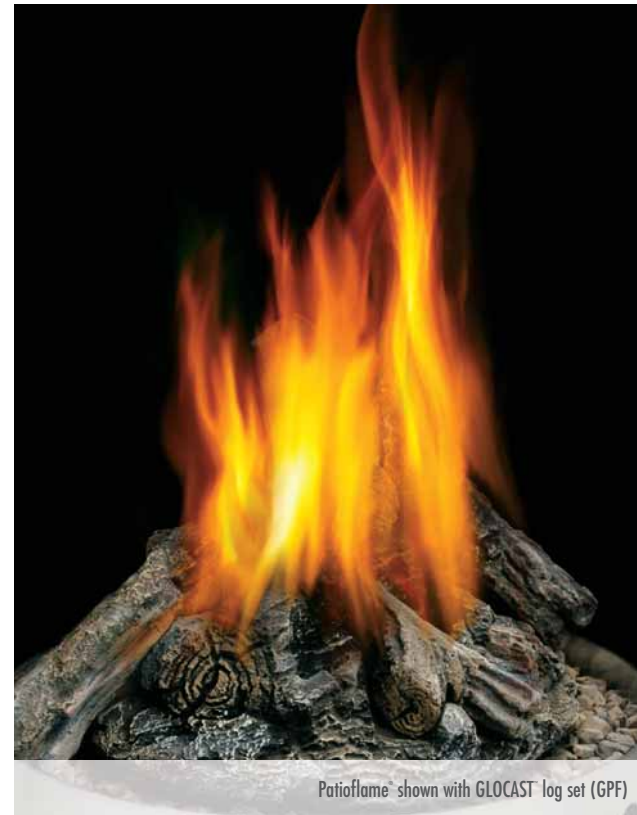

The Patioflame®

Extend Your Backyard Enjoyment

Napoleon's outdoor heating technology extends your backyard enjoyment further into the fall season or the beginning of spring. Napoleon's Patioflame® provides aesthetically pleasing warmth to your backyard oasis. The burner is constructed from all stainless steel for maximum outdoor durability and weather resistance. The Napoleon® Patioflame® easily installs anywhere and keeps the outdoor chill away while friends and family gather well into the evening. Perfect for your home or cottage.

GPF
60,000 BTU's
18"h x 20" diameter
Natural gas or propane

Patioflame shown with GLOCAST log set (GPF)