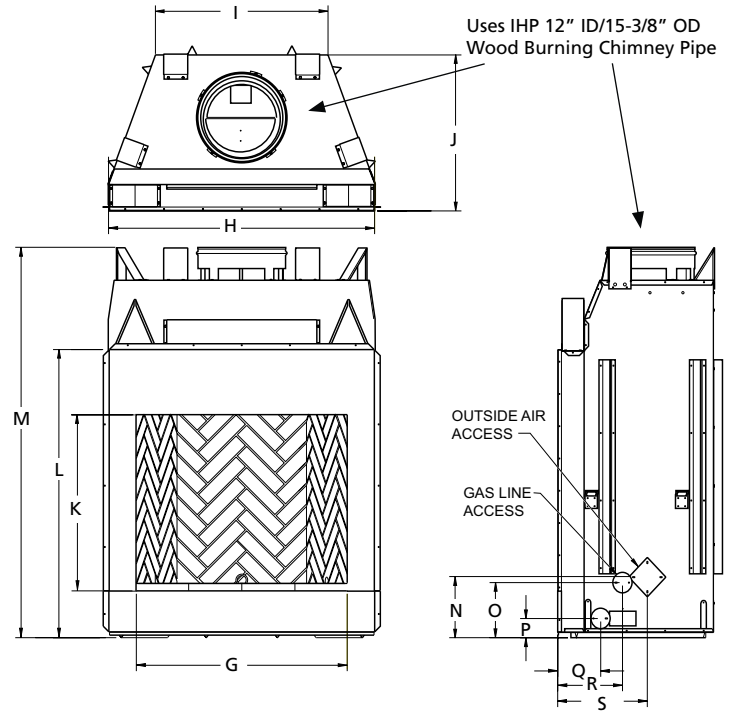

## FLAT WALL FRAMING SPECIFICATIONS

	WRT6036	WRT6042	WRT6050
A	67-1/8"	67-1/8"	67-1/8"
B	45-1/4"	51-1/4"	59"
C	28-1/4"	30-1/8"	30-1/8"

## APPLIANCE SPECIFICATIONS

	WRT6036	WRT6042	WRT6050
G	36"	42"	50"
H	45-1/8"	51-1/8"	59-1/8"
I	29"	30-1/2"	38-1/2"
J	26-5/8"	29"	29"
K	30"	30"	30"
L	49"	49"	49"
M	67"	67"	67"
N	10-1/2"	10-1/2"	10-1/2"
O	9-1/2"	9-1/2"	9-1/2"
P	3-1/2"	3-1/2"	3-1/2"
Q	7-1/4"	8-1/2"	8-1/2"
R	11"	13"	13"
S	15-1/4"	17"	17"