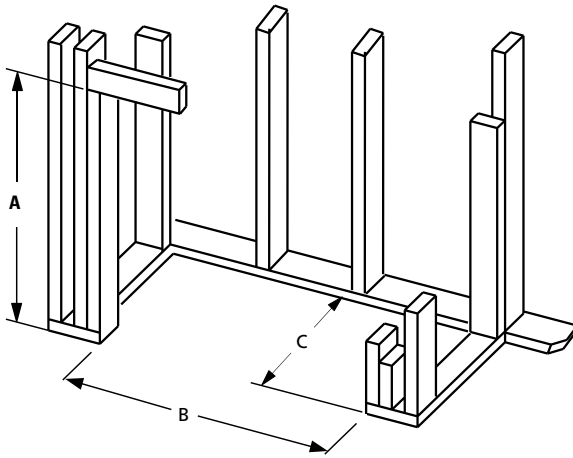

## FLAT WALL FRAMING SPECIFICATIONS

	WRT6036	WRT6042	WRT6050
A	67-1/8"	67-1/8"	67-1/8"
B	45-1/4"	51-1/4"	59"
C	28-1/4"	30-1/8"	30-1/8"