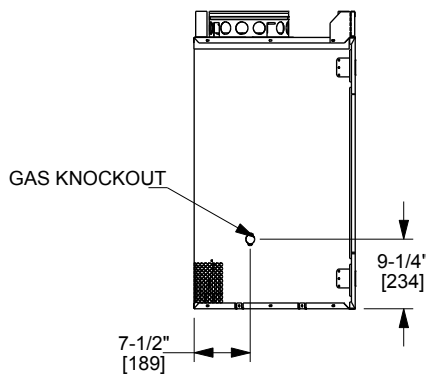

Outdoor Wood Fireplace

MODEL	FRONT WIDTH		BACK WIDTH		HEIGHT		DEPTH		VIEWING AREA
	Actual	Framing	Actual	Framing	Actual	Framing	Actual	Framing	
ODVILLA-36	41	42	23-3/4	42	39-1/2	39-3/4	21-3/8	21-1/2	36 x 20-7/8

Top View

Front View

Left View

Right View

APPLIANCE LOCATION

FRAMING DIMENSIONS

HEARTH EXTENSION

CLEARANCES TO COMBUSTIBLES