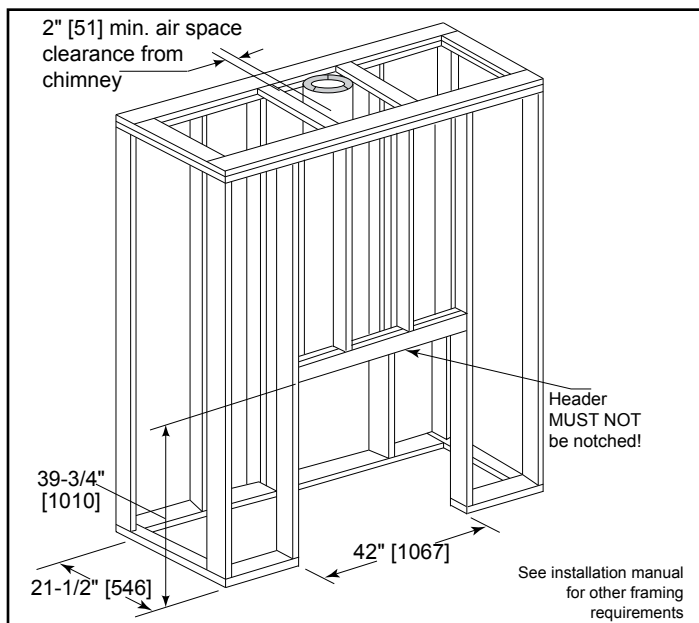

Outdoor Wood Fireplace

MODEL	FRONT WIDTH		BACK WIDTH		HEIGHT		DEPTH		VIEWING AREA
	Actual	Framing	Actual	Framing	Actual	Framing	Actual	Framing	
ODVILLA-36	41	42	23-3/4	42	39-1/2	39-3/4	21-3/8	21-1/2	36 x 20-7/8

Top View

Front View

Left View

Right View

APPLIANCE LOCATION

FRAMING DIMENSIONS

HEARTH EXTENSION

CLEARANCES TO COMBUSTIBLES

MANTEL PROJECTIONS

MANTEL LEG/WALL PROJECTIONS

PRODUCT LISTING CODES	
	UL127

Product information provided is not complete and is subject to change without notice. Product installation must adhere strictly to instructions accompanying product to avoid risk of fire and potential injury.