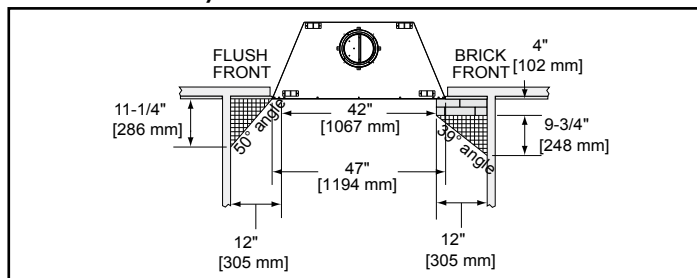

MANTEL LEG/WALL PROJECTIONS

PRODUCT LISTING CODES	
	UL127

Product information provided is not complete and is subject to change without notice. Product installation must adhere strictly to instructions accompanying product to avoid risk of fire and potential injury.

Additional information can be found online at www.fireplaces.com