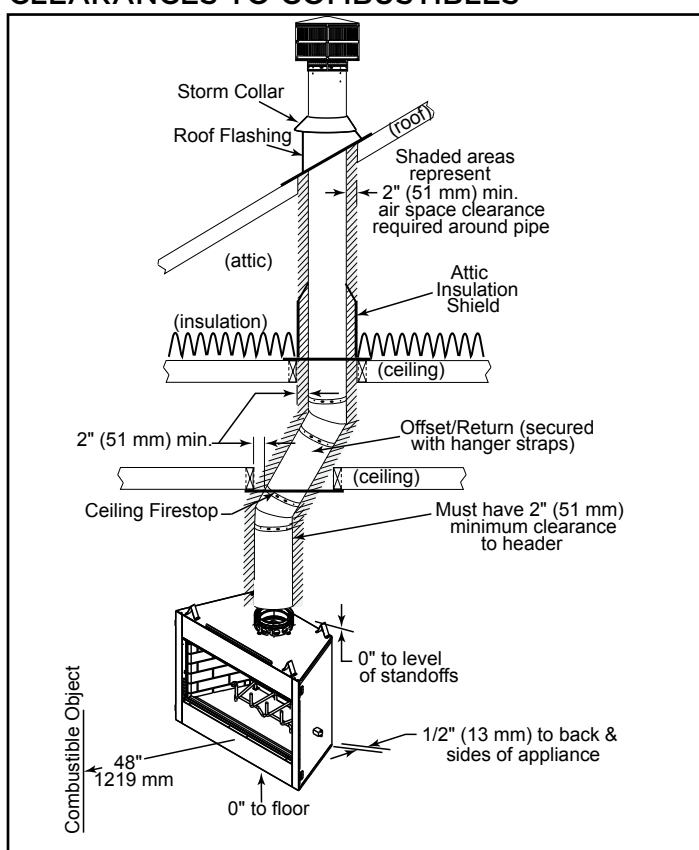

Outdoor Wood Fireplace

MODEL	FRONT WIDTH		BACK WIDTH		HEIGHT		DEPTH		VIEWING AREA
	Actual	Framing	Actual	Framing	Actual	Framing	Actual	Framing	
ODVILLA-42	47	48	29-3/4	48	39-1/2	39-3/4	21-3/8	21-1/2	42 x 20-7/8

Top View

Front View

Left View

Right View

APPLIANCE LOCATION

FRAMING DIMENSIONS

HEARTH EXTENSION

CLEARANCES TO COMBUSTIBLES

MANTEL PROJECTIONS

MANTEL LEG/WALL PROJECTIONS

PRODUCT LISTING CODES	
	UL127

Product information provided is not complete and is subject to change without notice. Product installation must adhere strictly to instructions accompanying product to avoid risk of fire and potential injury.