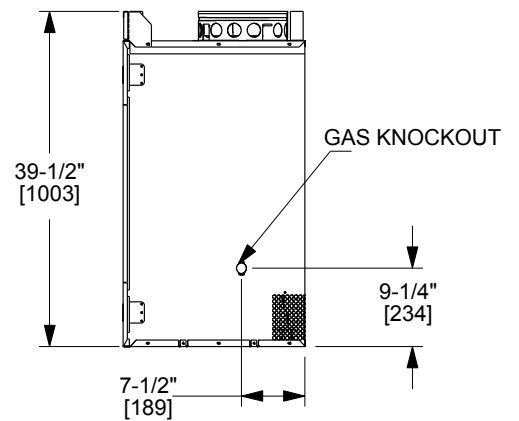

Outdoor Wood Fireplace

MODEL	FRONT WIDTH		BACK WIDTH		HEIGHT		DEPTH		VIEWING AREA
	Actual	Framing	Actual	Framing	Actual	Framing	Actual	Framing	
ODVILLA-42	47	48	29-3/4	48	39-1/2	39-3/4	21-3/8	21-1/2	42 x 20-7/8

Top View

Front View

Left View

Right View

APPLIANCE LOCATION

FRAMING DIMENSIONS

HEARTH EXTENSION

CLEARANCES TO COMBUSTIBLES