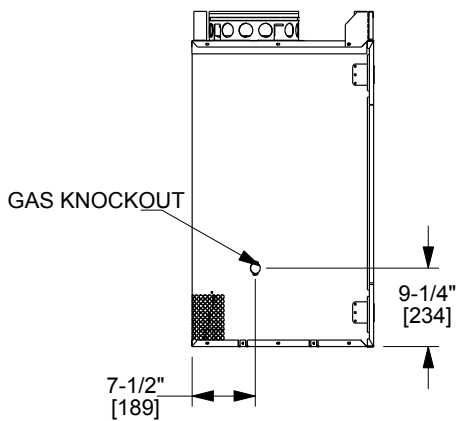

Outdoor Wood Fireplace

MODEL	FRONT WIDTH		BACK WIDTH		HEIGHT		DEPTH		VIEWING AREA
	Actual	Framing	Actual	Framing	Actual	Framing	Actual	Framing	
ODVILLA-42	47	48	29-3/4	48	39-1/2	39-3/4	21-3/8	21-1/2	42 x 20-7/8

Top View

Front View

Left View

Right View

APPLIANCE LOCATION

FRAMING DIMENSIONS

HEARTH EXTENSION

CLEARANCES TO COMBUSTIBLES