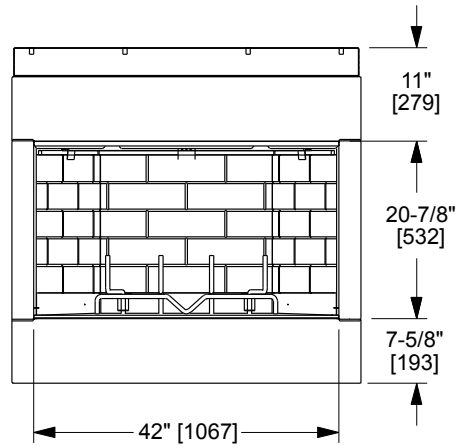

Please consult the manufacturer's installation manual for all details and requirements before making a final design layout decision.

Villawood 42

Outdoor Wood Fireplace

MODEL	FRONT WIDTH		BACK WIDTH		HEIGHT		DEPTH		VIEWING AREA
	Actual	Framing	Actual	Framing	Actual	Framing	Actual	Framing	
ODVILLA-42	47	48	29-3/4	48	39-1/2	39-3/4	21-3/8	21-1/2	42 x 20-7/8

Front View