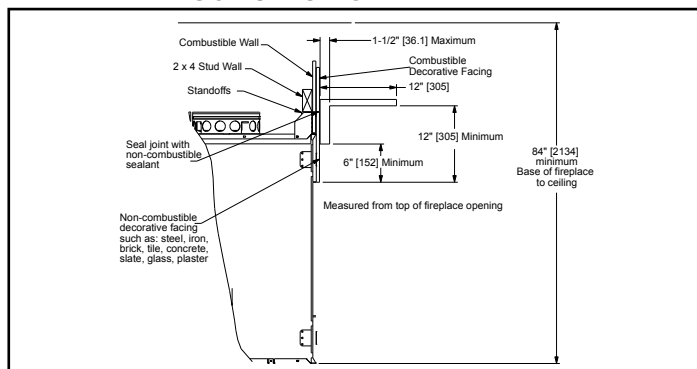

MANTEL PROJECTIONS