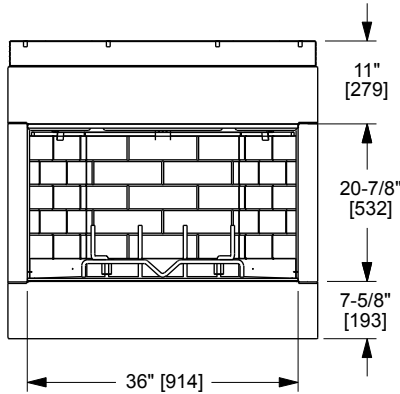

1-800-968-8604

Extinguishing mediocrity online since 1999

Please consult the manufacturer's installation manual for all details and requirements before making a final design layout decision.

Villawood 36

Outdoor Wood Fireplace

MODEL	FRONT WIDTH		BACK WIDTH		HEIGHT		DEPTH		VIEWING AREA
	Actual	Framing	Actual	Framing	Actual	Framing	Actual	Framing	
ODVILLA-36	41	42	23-3/4	42	39-1/2	39-3/4	21-3/8	21-1/2	36 x 20-7/8

Top View

Front View

Left View

Right View

APPLIANCE LOCATION

FRAMING DIMENSIONS

HEARTH EXTENSION

CLEARANCES TO COMBUSTIBLES

Outdoor Wood Fireplace

MODEL	FRONT WIDTH		BACK WIDTH		HEIGHT		DEPTH		VIEWING AREA
	Actual	Framing	Actual	Framing	Actual	Framing	Actual	Framing	
ODVILLA-42	47	48	29-3/4	48	39-1/2	39-3/4	21-3/8	21-1/2	42 x 20-7/8