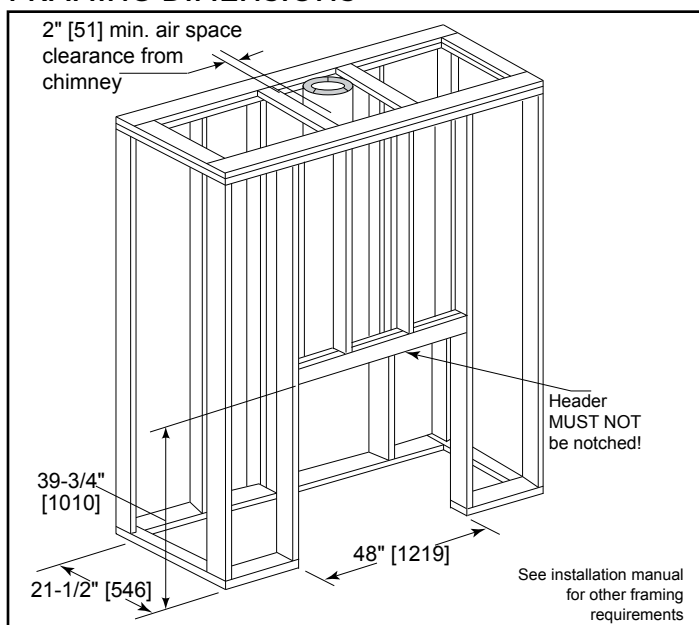

Outdoor Wood Fireplace

MODEL	FRONT WIDTH		BACK WIDTH		HEIGHT		DEPTH		VIEWING AREA
	Actual	Framing	Actual	Framing	Actual	Framing	Actual	Framing	
ODVILLA-42	47	48	29-3/4	48	39-1/2	39-3/4	21-3/8	21-1/2	42 x 20-7/8

Top View

Front View

Left View

Right View

APPLIANCE LOCATION

FRAMING DIMENSIONS

HEARTH EXTENSION

CLEARANCES TO COMBUSTIBLES