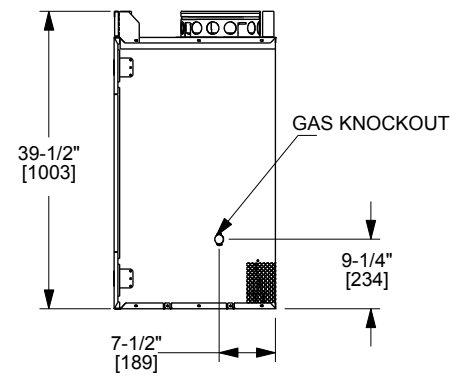

Outdoor Wood Fireplace

MODEL	FRONT WIDTH		BACK WIDTH		HEIGHT		DEPTH		VIEWING AREA
	Actual	Framing	Actual	Framing	Actual	Framing	Actual	Framing	
ODVILLA-36	41	42	23-3/4	42	39-1/2	39-3/4	21-3/8	21-1/2	36 x 20-7/8

Top View

Front View

Left View

Right View

APPLIANCE LOCATION

FRAMING DIMENSIONS

HEARTH EXTENSION

CLEARANCES TO COMBUSTIBLES