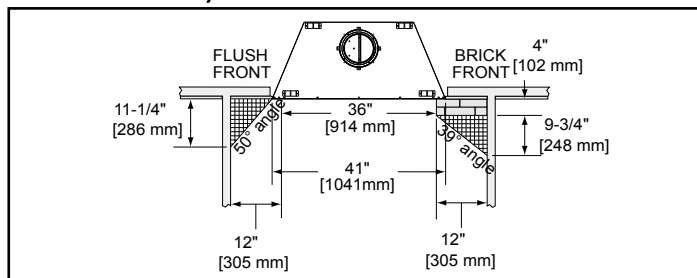

MANTEL LEG/WALL PROJECTIONS

PRODUCT LISTING CODES	
	UL127

Product information provided is not complete and is subject to change without notice. Product installation must adhere strictly to instructions accompanying product to avoid risk of fire and potential injury.

Additional information can be found online at www.fireplaces.com