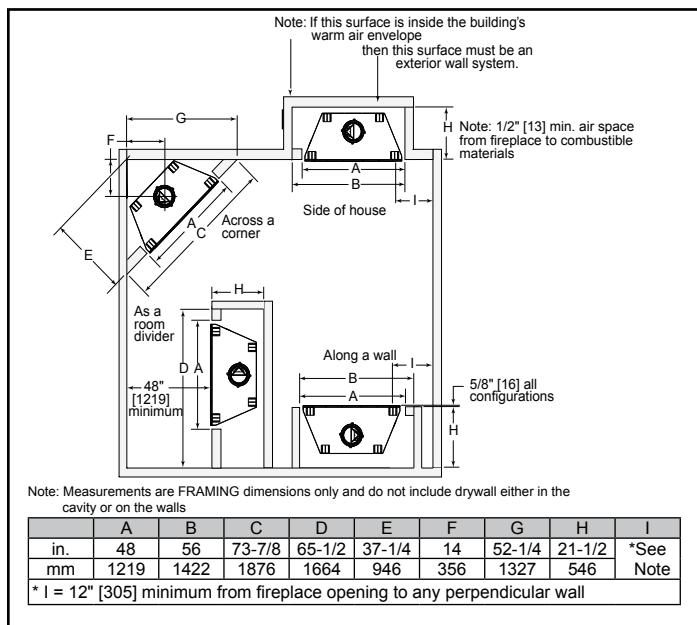

Outdoor Wood Fireplace

MODEL	FRONT WIDTH		BACK WIDTH		HEIGHT		DEPTH		VIEWING AREA
	Actual	Framing	Actual	Framing	Actual	Framing	Actual	Framing	
ODVILLA-42	47	48	29-3/4	48	39-1/2	39-3/4	21-3/8	21-1/2	42 x 20-7/8

Top View

Front View

Left View

Right View

APPLIANCE LOCATION

FRAMING DIMENSIONS

HEARTH EXTENSION

CLEARANCES TO COMBUSTIBLES