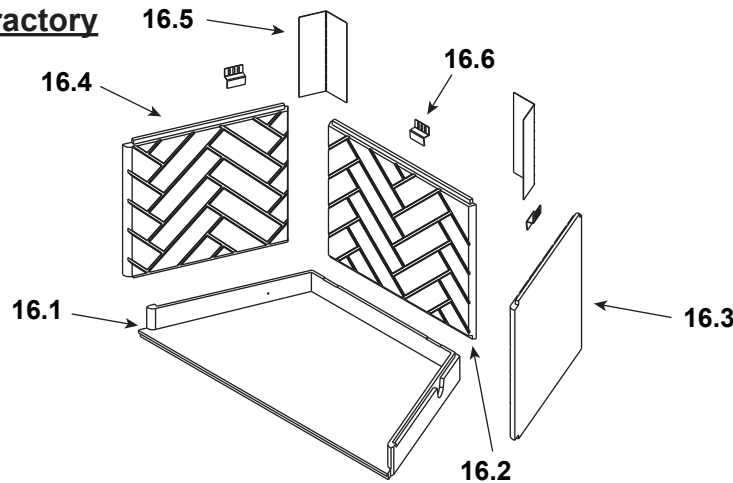

Stocked at Depot

ITEM	DESCRIPTION	COMMENTS	HHT PART NUMBER	VCG PART NUMBER	
1	Starter Section Assembly		22069B	SRV22069	Y
2	Top Standoff	Qty 4 req	4044-111	SRV4044-111	
3	Upper Front Face		4072-143	SRV4072-143	
4	Non Combustible Front		4072-146	SRV4072-146	
5	Door Track (used for upper)		4072-117	SRV4072-117	
6	Smoke Shield		4072-135	SRV4072-135	
7	Upper Trim		4072-121	SRV4072-121	
8	Left Side Trim		4072-125	SRV4072-125	
9	Right Side Trim		4072-124	SRV4072-124	
10	Lower Trim		4072-120	SRV4072-120	
11	Firescreen Rod	1 piece	4072-133	SRV4072-133	
12	Firescreen Assembly	Qty 2 req	4072-019	SRV4072-019	Y
13	Grate		GR41	SRVGR41	Y
14	Nailing Flange	Qty 4 req	4044-161	SRV4044-161	
	Door Pivot Clip	Qty 2 req	31527	SRV31527	
	Strip Protector		18320	SRV18320	
	Outside Air Hood	Qty 2 req	33271	SRV33271	
	Extended Smoke Shield		4072-155	SRV4072-155	
	Installation Instructions and Owner's Manual		4072-137	4072-137	

Stocked at Depot

ITEM	DESCRIPTION	COMMENTS	HHT PART NUMBER	VCG PART NUMBER
Traditional Refractory				
15.1	Hearth Refractory, 36.38" F x 17.88" D x 21.18 B		SRV4072-101	SRV4072-101C
15.2	Back Refractory, 17.25" W x 20.93" H		4072-102	SRV4072-102
15.3	Side Refractory, 17.25" W x 18.21" H	Qty 2 req	4072-103	SRV4072-103
15.4	Corner Shield	Qty 2 req	4072-145	SRV4072-145
15.5	Retainer	Qty 3 req	11847	SRV11847

#16 Herringbone Refractory

Herringbone Refractory				
ITEM	DESCRIPTION	COMMENTS	HHT PART NUMBER	VCG PART NUMBER
16.1	Hearth Refractory, 36.38" F x 17.88" D x 21.18 B		SRV4072-101	SRV4072-101C
16.2	Back Refractory, 17.25" W x 20.93" H		4072-106	SRV4072-106
16.3	Side Refractory, Right, 17.25" W x 18.21" H		4072-108	SRV4072-108
16.4	Side Refractory, Left, 17.25" W x 18.21" H		4072-109	SRV4072-109
16.5	Corner Shield	Qty 2 req	4072-145	SRV4072-145
16.6	Retainer	Qty 3 req	11847	SRV11847