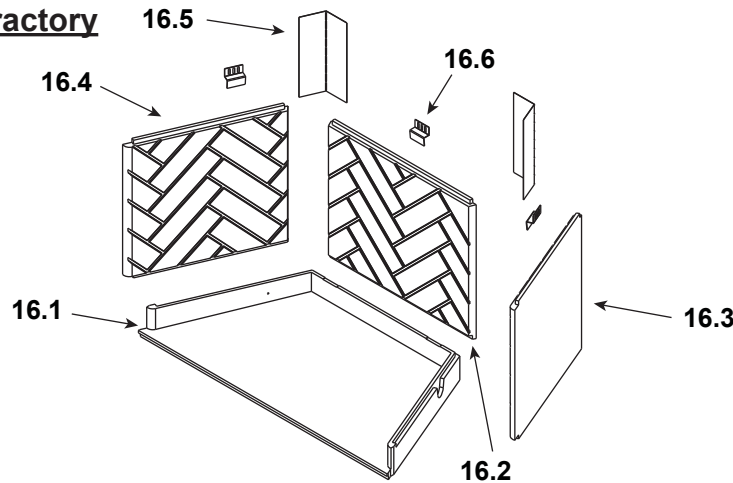

Stocked at Depot

ITEM	DESCRIPTION	COMMENTS	HHT PART NUMBER	VCG PART NUMBER	
1	Starter Section Assembly		22069B	SRV22069	Y
2	Top Standoff	Qty 4 req	4044-111	SRV4044-111	
3	Upper Front Face		4072-144	SRV4072-144	
4	Non Combustible Front		4072-147	SRV4072-147	
5	Door Track (used for upper)		4072-118	SRV4072-118	
6	Smoke Shield		4072-136	SRV4072-136	
7	Upper Trim		4072-123	SRV4072-123	
8	Left Side Trim		4072-125	SRV4072-125	
9	Right Side Trim		4072-124	SRV4072-124	
10	Lower Trim		4072-122	SRV4072-122	
11	Firescreen Rod	1 piece	4072-134	SRV4072-134	
12	Firescreen Assembly	Qty 2 req	4072-020	SRV4072-020	Y
13	Grate		GR40	SRVGR40	Y
14	Nailing Flange	Qty 4 req	4044-161	SRV4044-161	
	Door Pivot Clip	Qty 2 req	31527	SRV31527	
	Strip Protector		18320	SRV18320	
	Outside Air Hood	Qty 2 req	33271	SRV33271	Y
	Extended Smoke Shield		4072-156	SRV4072-156	
	Installation Instructions and Owner's Manual		4072-137	4072-137	

Stocked at Depot

ITEM	DESCRIPTION	COMMENTS	HHT PART NUMBER	VCG PART NUMBER	
Traditional Refractory					
15.1	Hearth Refractory, 42.38" F x 17.88" D x 21.18 B		SRV4072-104	SRV4072-104C	
15.2	Back Refractory, 17.25" W x 26.93" H		4072-105	SRV4072-105	
15.3	Side Refractory, Right, 17.25" W x 18.21" H		4072-103	SRV4072-103	
15.4	Corner Shield	Qty 2 req	4072-145	SRV4072-145	
15.5	Retainer	Qty 3 req	11847	SRV11847	

#16 Herringbone Refractory

Herringbone Refractory					
ITEM	DESCRIPTION	COMMENTS	HHT PART NUMBER	VCG PART NUMBER	
16.1	Hearth Refractory, 42.38" F x 17.88" D x 21.18 B		SRV4072-104	SRV4072-104C	
16.2	Back Refractory, 17.25" W x 26.93" H		4072-107	SRV4072-107	
16.3	Side Refractory, Right, 17.25" W x 18.21" H		4072-108	SRV4072-108	
16.4	Side Refractory, Left, 17.25" W x 18.21" H		4072-109	SRV4072-109	
16.5	Corner Shield	Qty 2 req	4072-145	SRV4072-145	
16.6	Retainer	Qty 3 req	11847	SRV11847	