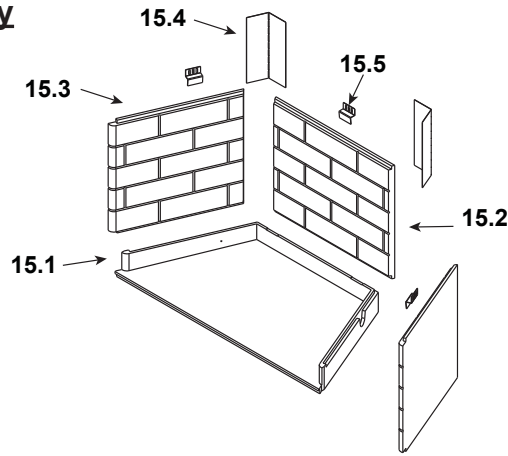

#15 Traditional Refractory

IMPORTANT: THIS IS DATED INFORMATION. Parts must be ordered from a dealer or distributor. **Hearth and Home Technologies does not sell directly to consumers.** Provide model number and serial number when requesting service parts from your dealer or distributor.

Stocked at Depot

ITEM	DESCRIPTION	COMMENTS	HHT PART NUMBER	VCG PART NUMBER
Traditional Refractory				
15.1	Hearth Refractory, 36.38" F x 17.88" D x 21.18 B		SRV4072-101	SRV4072-101C
15.2	Back Refractory, 17.25" W x 20.93" H		4072-102	SRV4072-102
15.3	Side Refractory, 17.25" W x 18.21" H	Qty 2 req	4072-103	SRV4072-103
15.4	Corner Shield	Qty 2 req	4072-145	SRV4072-145
15.5	Retainer	Qty 3 req	11847	SRV11847