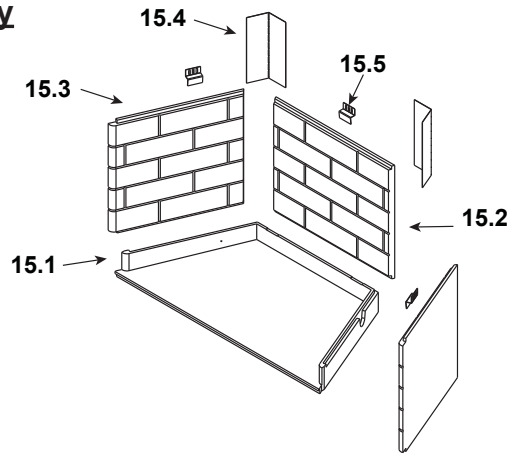

#15 Traditional Refractory

IMPORTANT: THIS IS DATED INFORMATION. Parts must be ordered from a dealer or distributor. **Hearth and Home Technologies does not sell directly to consumers.** Provide model number and serial number when requesting service parts from your dealer or distributor.

Stocked at Depot

ITEM	DESCRIPTION	COMMENTS	HHT PART NUMBER	VCG PART NUMBER	
Traditional Refractory					
15.1	Hearth Refractory, 42.38" F x 17.88" D x 21.18 B		SRV4072-104	SRV4072-104C	
15.2	Back Refractory, 17.25" W x 26.93" H		4072-105	SRV4072-105	
15.3	Side Refractory, Right, 17.25" W x 18.21" H		4072-103	SRV4072-103	
15.4	Corner Shield	Qty 2 req	4072-145	SRV4072-145	
15.5	Retainer	Qty 3 req	11847	SRV11847