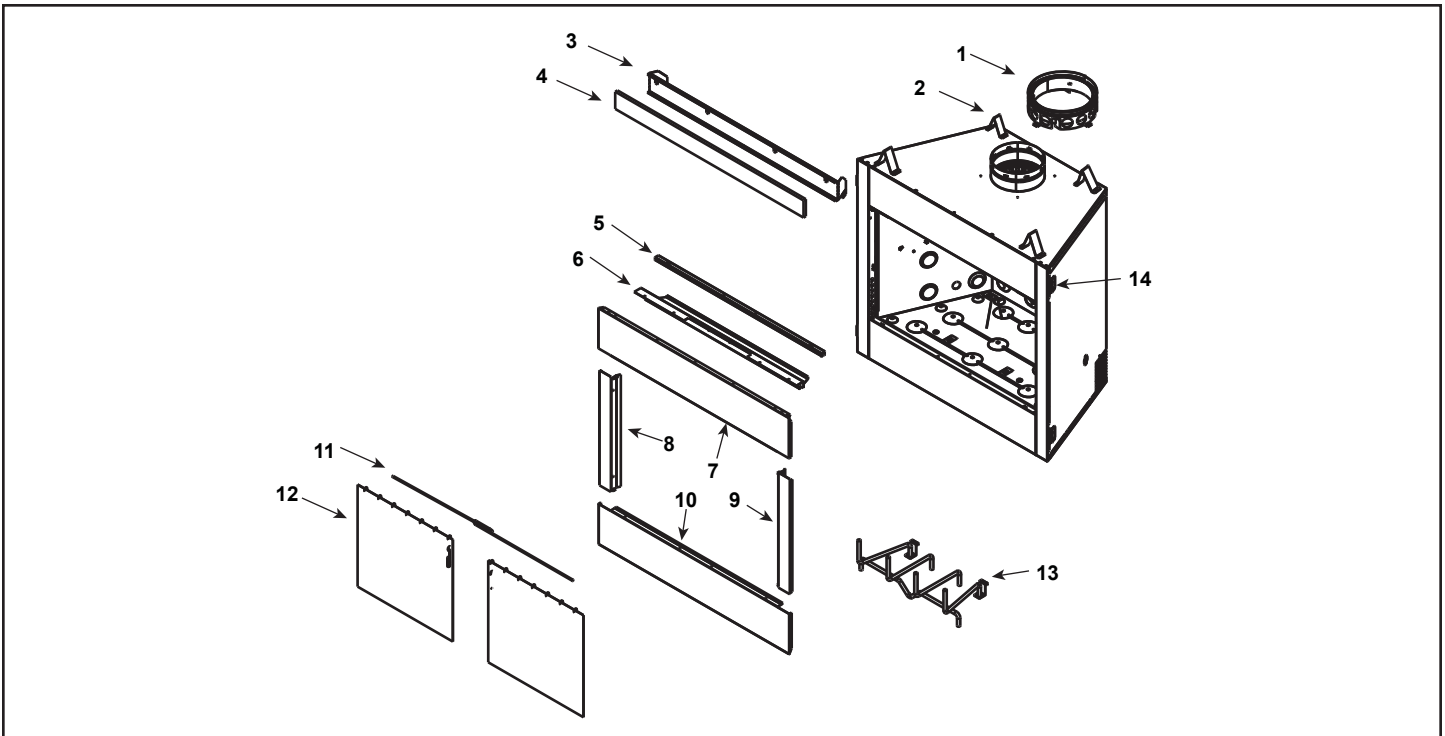

IMPORTANT: THIS IS DATED INFORMATION. Parts must be ordered from a dealer or distributor. **Hearth and Home Technologies does not sell directly to consumers.** Provide model number and serial number when requesting service parts from your dealer or distributor.

Stocked at Depot

ITEM	DESCRIPTION	COMMENTS	HHT PART NUMBER	VCG PART NUMBER	
1	Starter Section Assembly		22069B	SRV22069	Y
2	Top Standoff	Qty 4 req	4044-111	SRV4044-111	
3	Upper Front Face		4072-143	SRV4072-143	
4	Non Combustible Front		4072-146	SRV4072-146	
5	Door Track (used for upper)		4072-117	SRV4072-117	
6	Smoke Shield		4072-135	SRV4072-135	
7	Upper Trim		4072-121	SRV4072-121	
8	Left Side Trim		4072-125	SRV4072-125	
9	Right Side Trim		4072-124	SRV4072-124	
10	Lower Trim		4072-120	SRV4072-120	
11	Firescreen Rod	1 piece	4072-133	SRV4072-133	
12	Firescreen Assembly	Qty 2 req	4072-019	SRV4072-019	Y
13	Grate		GR41	SRVGR41	Y
14	Nailing Flange	Qty 4 req	4044-161	SRV4044-161	
	Door Pivot Clip	Qty 2 req	31527	SRV31527	
	Strip Protector		18320	SRV18320	
	Outside Air Hood	Qty 2 req	33271	SRV33271	
	Extended Smoke Shield		4072-155	SRV4072-155	
	Installation Instructions and Owner's Manual		4072-137	4072-137