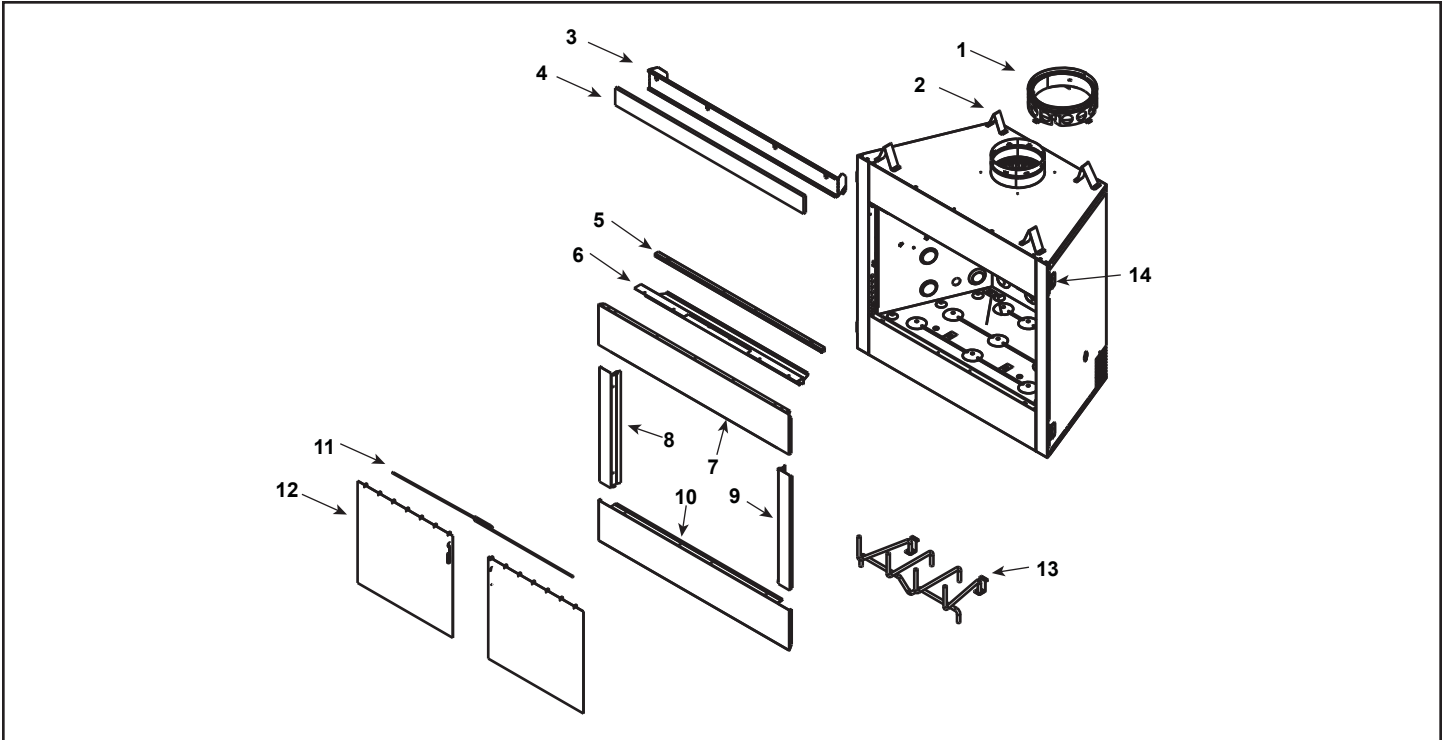

Stocked at Depot

ITEM	DESCRIPTION	COMMENTS	HHT PART NUMBER	VCG PART NUMBER	
1	Starter Section Assembly		22069B	SRV22069	Y
2	Top Standoff	Qty 4 req	4044-111	SRV4044-111	
3	Upper Front Face		4072-143	SRV4072-143	
4	Non Combustible Front		4072-146	SRV4072-146	
5	Door Track (used for upper)		4072-117	SRV4072-117	
6	Smoke Shield		4072-135	SRV4072-135	
7	Upper Trim		4072-121	SRV4072-121	
8	Left Side Trim		4072-125	SRV4072-125	
9	Right Side Trim		4072-124	SRV4072-124	
10	Lower Trim		4072-120	SRV4072-120	
11	Firescreen Rod	1 piece	4072-133	SRV4072-133	
12	Firescreen Assembly	Qty 2 req	4072-019	SRV4072-019	Y
13	Grate		GR41	SRVGR41	Y
14	Nailing Flange	Qty 4 req	4044-161	SRV4044-161	
	Door Pivot Clip	Qty 2 req	31527	SRV31527	
	Strip Protector		18320	SRV18320	
	Outside Air Hood	Qty 2 req	33271	SRV33271	
	Extended Smoke Shield		4072-155	SRV4072-155	
	Installation Instructions and Owner's Manual		4072-137	4072-137	

Stocked at Depot

ITEM	DESCRIPTION	COMMENTS	HHT PART NUMBER	VCG PART NUMBER
Traditional Refractory				
15.1	Hearth Refractory, 36.38" F x 17.88" D x 21.18 B		SRV4072-101	SRV4072-101C
15.2	Back Refractory, 17.25" W x 20.93" H		4072-102	SRV4072-102
15.3	Side Refractory, 17.25" W x 18.21" H	Qty 2 req	4072-103	SRV4072-103
15.4	Corner Shield	Qty 2 req	4072-145	SRV4072-145
15.5	Retainer	Qty 3 req	11847	SRV11847

#16 Herringbone Refractory

Herringbone Refractory				
ITEM	DESCRIPTION	COMMENTS	HHT PART NUMBER	VCG PART NUMBER
16.1	Hearth Refractory, 36.38" F x 17.88" D x 21.18 B		SRV4072-101	SRV4072-101C
16.2	Back Refractory, 17.25" W x 20.93" H		4072-106	SRV4072-106
16.3	Side Refractory, Right, 17.25" W x 18.21" H		4072-108	SRV4072-108
16.4	Side Refractory, Left, 17.25" W x 18.21" H		4072-109	SRV4072-109
16.5	Corner Shield	Qty 2 req	4072-145	SRV4072-145
16.6	Retainer	Qty 3 req	11847	SRV11847