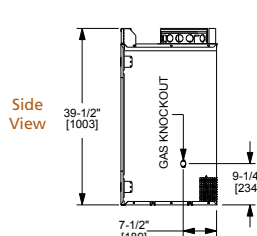

Specifications

Model	Front Width		Back Width		Height		Depth		Glass Size
	Unit	Framing	Unit	Framing	Unit	Framing	Unit	Framing	
Villawood-36"	41"	42"	23-3/4"	42"	39-1/2"	39-3/4"	21-3/8"	21-1/2"	36" x 20-7/8"
Villawood-42"	47"	48"	29-3/4"	48"	39-1/2"	39-3/4"	21-3/8"	21-1/2"	42" x 20-7/8"

Drawings below represent the 36" and 42" combined.

SIZE	A	B	C	D
Villawood-36"	23-3/4" [603]	41" [1041]	11-7/8" [302]	36" [914]
Villawood-42"	29-3/4" [756]	47" [1194]	14-7/8" [378]	42" [1067]

Villawood Features

- 36" or 42" viewing area
- Villawood 36": 62,000 BTU/Hour Input (with optional natural gas logs)
  Villawood 42": 69,000 BTU/Hour Input (with optional natural gas logs)
- Weather-resistant log grate
- Stainless steel safety screen
- Choose from traditional or herringbone brick interiors

Optional Features

- Bi-fold glass doors—Stainless steel
- Outdoor Fireside Realwood gas log set
- Outdoor hearth kit