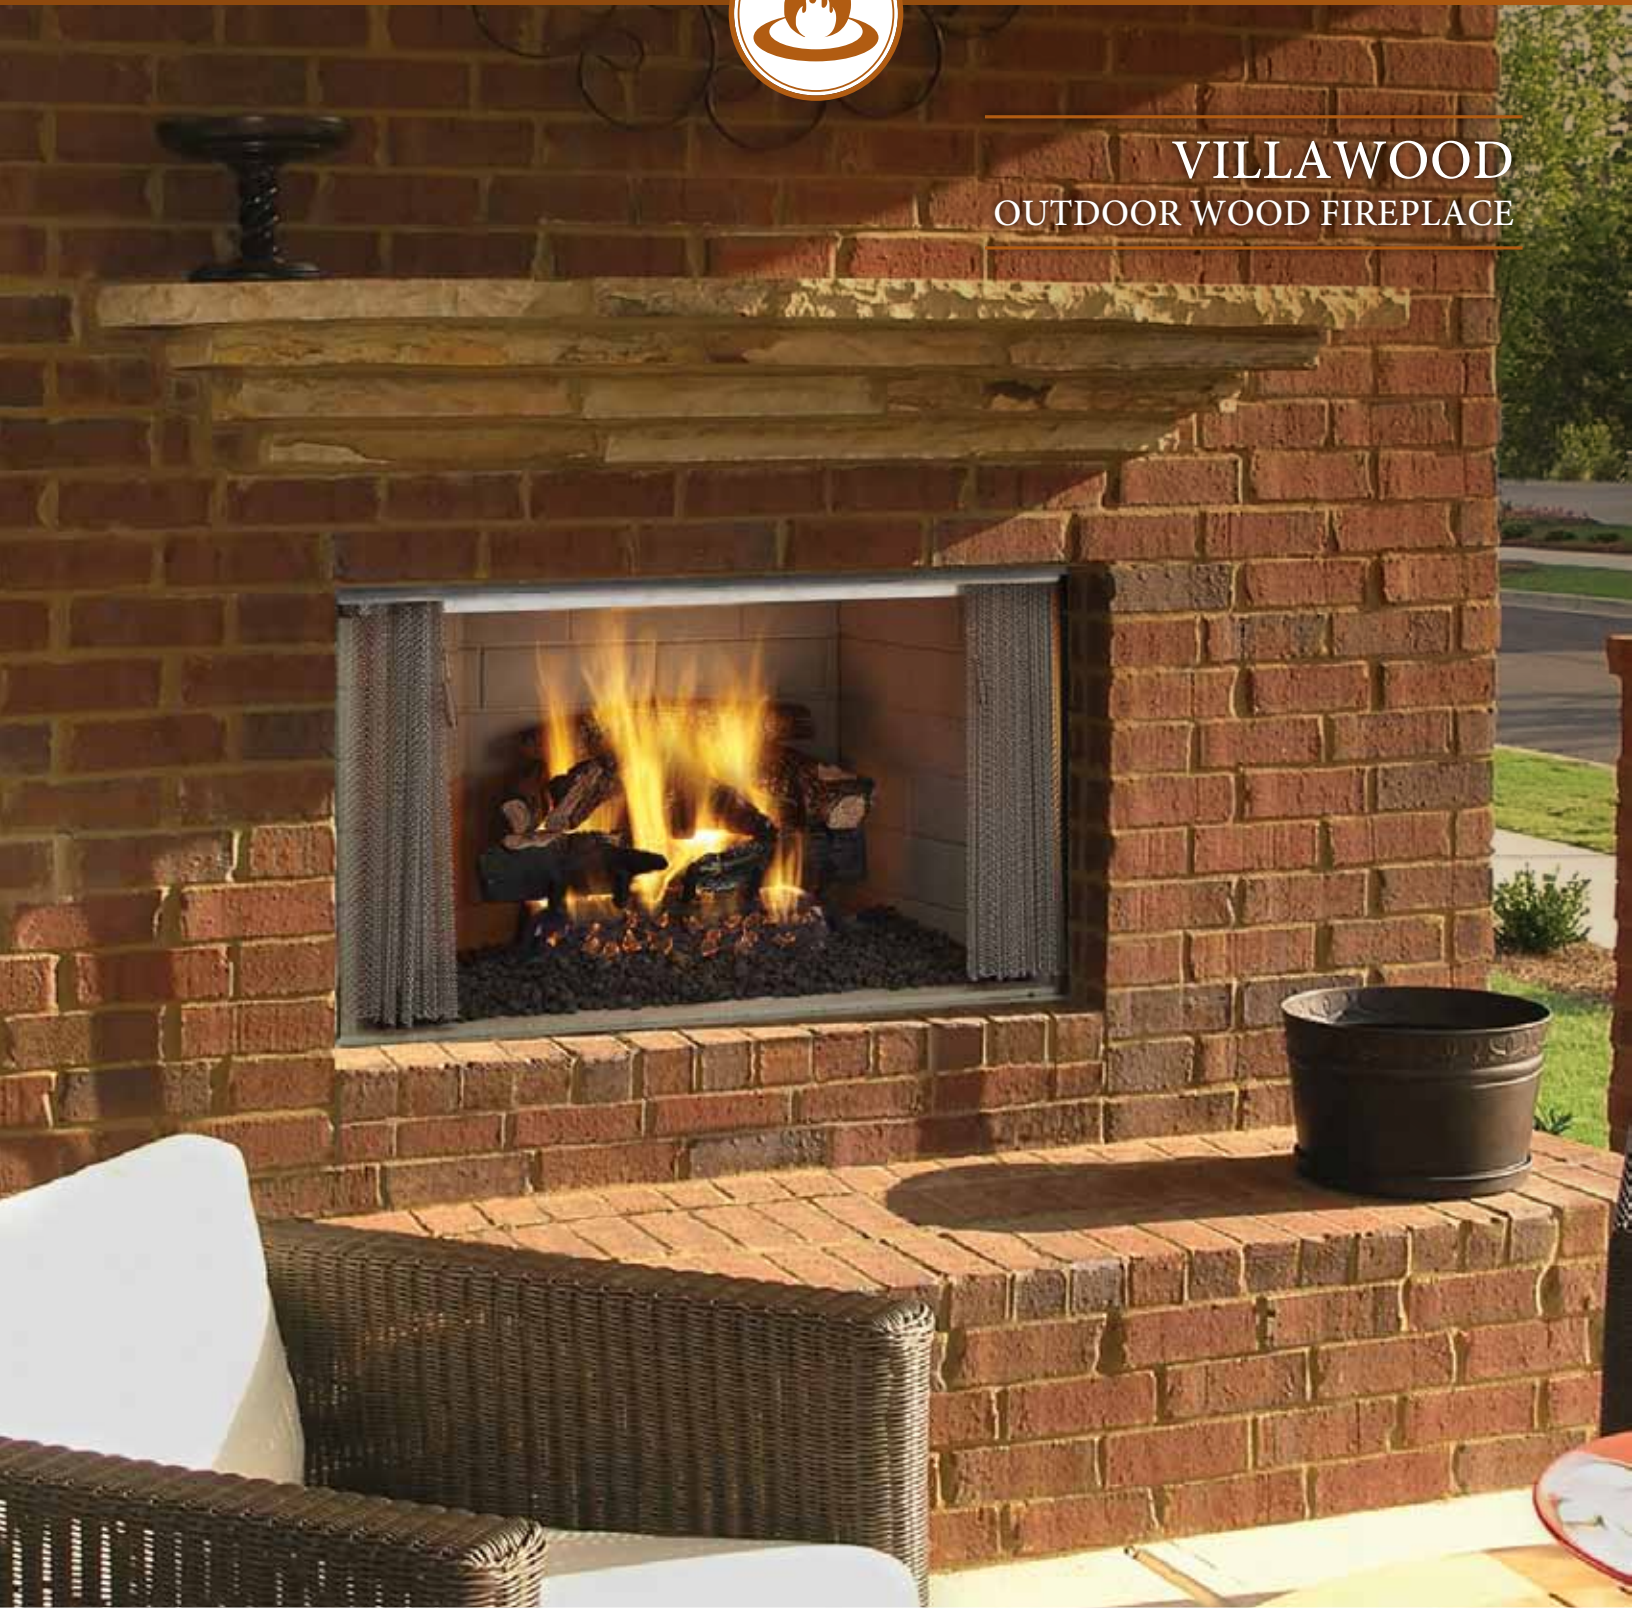

1-800-968-8604

Extinguishing mediocrity online since 1999

VILLAWOOD
OUTDOOR WOOD FIREPLACE

A VERSATILE OUTDOOR LOOK

Enhance any outdoor space with the versatility of the Villawood. Offering a visible stainless steel surround, the Villawood perfectly complements a stainless outdoor kitchen or contemporary living space. The Villawood also features a finished to the edge installation offering a clean, traditional look and feel. With two size options available in 36" and 42" along with traditional or herringbone refractory options, the Villawood will fit and highlight any space.

Cover & Left: Villawood shown with standard stainless steel mesh, traditional refractory and fireside realwood gas logs with outdoor hearth kit.

Specifications

Model	Front Width		Back Width		Height		Depth		Glass Size
	Unit	Framing	Unit	Framing	Unit	Framing	Unit	Framing	
Villawood-36"	41"	42"	23-3/4"	42"	39-1/2"	39-3/4"	21-3/8"	21-1/2"	36" x 20-7/8"
Villawood-42"	47"	48"	29-3/4"	48"	39-1/2"	39-3/4"	21-3/8"	21-1/2"	42" x 20-7/8"