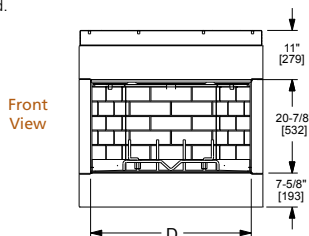

Specifications

Model	Front Width		Back Width		Height		Depth		Glass Size
	Unit	Framing	Unit	Framing	Unit	Framing	Unit	Framing	
Villawood-36"	41"	42"	23-3/4"	42"	39-1/2"	39-3/4"	21-3/8"	21-1/2"	36" x 20-7/8"
Villawood-42"	47"	48"	29-3/4"	48"	39-1/2"	39-3/4"	21-3/8"	21-1/2"	42" x 20-7/8"

Drawings below represent the 36" and 42" combined.

SIZE	A	B	C	D
Villawood-36"	23-3/4" [603]	41" [1041]	11-7/8" [302]	36" [914]
Villawood-42"	29-3/4" [756]	47" [1194]	14-7/8" [378]	42" [1067]

Villawood Features

- 36" or 42" viewing area
- Villawood 36": 62,000 BTU/Hour Input (with optional natural gas logs)
  Villawood 42": 69,000 BTU/Hour Input (with optional natural gas logs)
- Weather-resistant log grate
- Stainless steel safety screen
- Choose from traditional or herringbone brick interiors

Optional Features

- Bi-fold glass doors—Stainless steel
- Outdoor Fireside Realwood gas log set
- Outdoor hearth kit