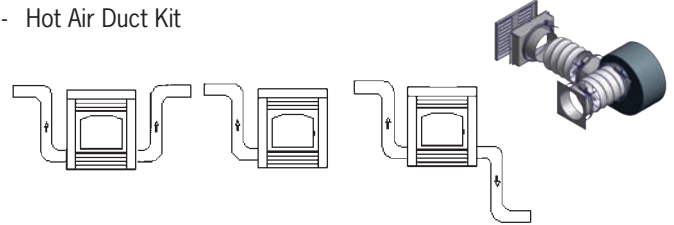

EXCLUSIVE FEATURES

SEALED ASH PAN

This large ash pan is sealed with a door gasket to prevent ashes and dust from infiltrating the room. This feature also provides an easy and a clean way to dispose of the ashes.

UNIQUE DOOR OPERATION

This ergonomic design is durable, user-friendly and allows the doors on each side of the fireplace to remain hermetically shut by means of a latch for a secure operation.

REMOVABLE ASH LIP

Clean and convenient – this removable accessory prevents the ashes from falling on the hearth.

STAINLESS STEEL FIREBOX

Supreme has been building stainless steel fireboxes for over two decades because of its many benefits: quicker heat transfer, more durability and less maintenance.

CHIMNEY SWEEPING CAP

This unique feature allows for easy access when cleaning the chimney without having to remove any components of the fireplace.

PATENTED AUTOMATIC AIR CONTROL

This innovative mechanism provides automatic means to gradually reduce the combustion air to the user's preset setting. Patent No: US 7,325,541 B2

OPTIONS

- Fireplace available in metallic black or charcoal
- Comes completely assembled in two different styles: the classic louvers or the diamond pattern grills
- Can be installed inside a masonry chimney with a stainless steel liner
- Hot Air Duct Kit

The Opus can accept up to two hot air ducts to heat rooms as far as 30 feet away. This option is ideal for sending warm air to the basement.

The OPUS can be installed with the following chimneys:

- Super Pro (model SPR or ALT), 6"
- Supervent (model JSC or JM), 6"
- Selkirk (model Ultra Temp or CF Sentinel), 6"
- Security Chimneys (model Secure Temp ASHT or S-2100), 6"
- Oliver MacLeod (model HT 6000), 6"
- ICC (model Excel 2100-2), 6"
- DuraVent (model Duratech HT or Duraplus HTC), 6"
- Metal Fab (model Temp Gard, class A), 6"
- American Metal (model Ameritec HS or HSS), 6"
- Olympia Chimney (model Ventis), 6"

EASE OF OPERATION

The Opus has a unique and innovative design that calls for a quicker and easier way to start a fire. Just follow these simple steps and you will have a perfect fire every time.

1) Place two logs on the bottom of the fireplace
2) Add a firestarter on top of the two logs
3) Add two more logs on top of the firestarter
4) Activate the air control by pushing the handle inwards
5) Light the fire starter
6) Close the door

The OPUS won a Vesta Award for best new wood burning fireplace. The Vesta Awards are presented by *Hearth & Home Magazine*, at an industry-wide ceremony, honouring companies for their innovations in product design and technology.