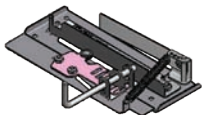

PATENTED AUTOMATIC AIR CONTROL

This innovative mechanism provides automatic means to gradually reduce the combustion air to the user's preset setting. Patent No: US 7,325,541 B2

OPTIONS

- Fireplace available in metallic black or charcoal
- Comes completely assembled in two different styles: the classic louvers or the diamond pattern grills
- Can be installed inside a masonry chimney with a stainless steel liner
- Hot Air Duct Kit