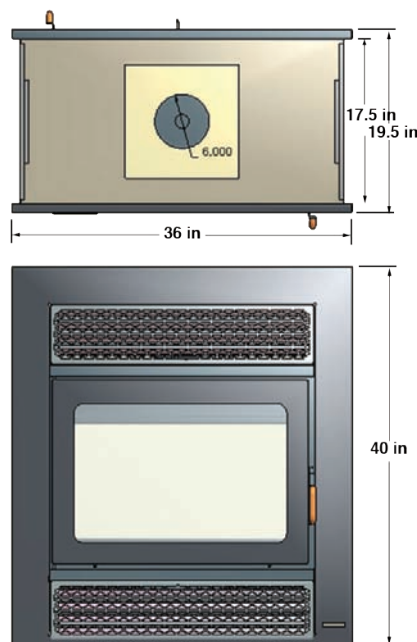

SUPREME

WOODBURNING FIREPLACES

Opus shown in metallic black with diamond pattern grills

OPUS

Opus shown in metallic black with classic louvers

SPECIFICATIONS

Maximum Heat Output:	75,000 BTUs
Heating Capacity:	1,500 square feet
Size of Firebox:	2.8 cubic feet
Weight:	230 pounds
Tested & Approved:	EPA, UL 127-1999, ULC-S610-M87 R-94
Emission Rate:	5 g/hour
Burning Rate:	0.83 kg/hour
Log Size:	21 inches (maximum)
Patent No:	US 7,325,541 B2

FRAMING DIMENSIONS

CANADA Installation
 Note : Podium minimum height 4 in
 Podium maximum depth 5 in

U.S. Installation
 Note : Podium minimum height 6 in
 Podium maximum depth 5 in

EXCLUSIVE FEATURES

SEALED ASH PAN