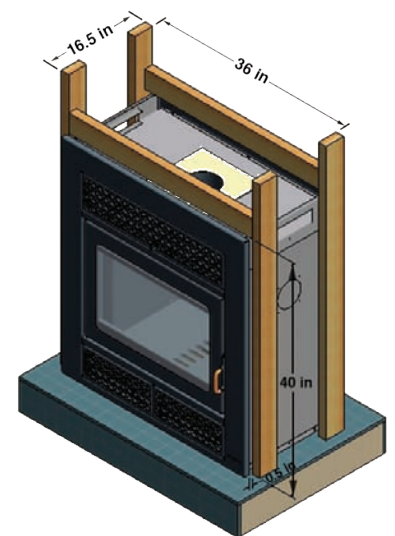

FRAMING DIMENSIONS

CANADA Installation
Note : Podium minimum height 4 in
Podium maximum depth 5 in

U.S. Installation
Note : Podium minimum height 6 in
Podium maximum depth 5 in