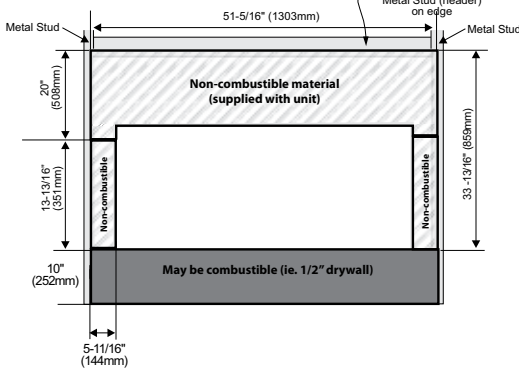

Framing

Framing	HZ54E	HZ42E	HZ40E	HZ30E
J	60"	47-1/2"	49-7/8"	31-3/16"
K	46-5/8"	37-1/4"	42"	33-5/16"
L horizontal vent	22"	18-3/4"	19-7/16"	14-1/4"
vertical vent	22"	22"	23-7/16"	19-1/2"
M flex	51"	39-9/16"	43-7/8"	32-7/8"
rigid	51"	39-9/16"	43-7/8"	35-1/2"
N	72"	51-1/2"	57-3/8"	40-7/8"
O	101-7/8"	72-7/8"	81-1/8"	57-13/16"

HZ40E

Clearances

Clearances	HZ54E	HZ42E	HZ40E	HZ30E
A*	20"	13"	17"	13-1/4"
B	4"	8"	8"	8"
C	40-7/8"	22"	22"	39"
D**	13"	13"	13"	12"
E	83"	84"	84"	60"
F	36"	36"	36"	36"
G	28-7/8"	25-3/4"	27"	21"

* Minimum at 1" deep
** HZ30E - Minimum at 21-1/4" above
HZ42E - Minimum at 21-1/2" above
HZ54E - Minimum at 30" above

NOTE: All products can be installed in a raised application. Before installing refer to the relevant product manual for full and up to date information. Manuals can be downloaded from our web site www.regency-fire.com