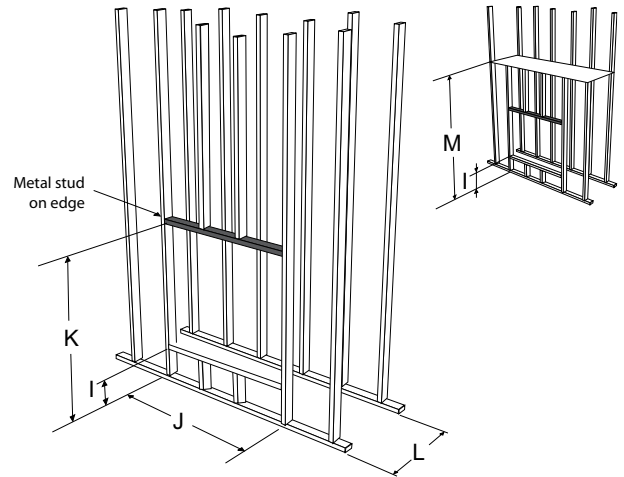

Framing	HZ965E	HZ33CE
I	4"	0"*
J	44-3/4"	35"
K	52-5/16"	31-3/4"
L	vertical rise	24"
	horizontal rigid	24"
	horizontal flex	16"
M	rigid	80"
	flex	80"
N	45-7/16"	38-15/16"
O	90-15/16"	55-1/2"

* when not using surround (might differ when using surrounds)