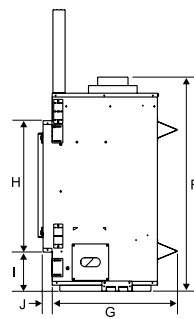

## Regency Horizon™ HZ54E / HZ42E / HZ40E / HZ30E

HZ54E

| Dimensions | HZ54E    | HZ42E     | HZ40E     | HZ30E     |
|------------|----------|-----------|-----------|-----------|
| Flue size  | 5" x 8"  | 4"x6-5/8" | 4"x6-5/8" | 4"x6-5/8" |
| A          | 59"      | 47"       | 49-5/16"  | 30-9/16"  |
| B          | 52-5/8"  | 41-3/16"  | 45-5/8"   | 28-11/16" |
| C          | 31-5/8"  | 30"       | 33-3/16"  | 27-1/16"  |
| D          | 46-3/8"  | 36-7/8"   | 42"       | 33-5/16"  |
| E          | 48-1/2"  | 38"       | 38"       | 27-5/8"   |
| F          | 35-1/4"  | 28-7/8"   | 31"       | 25-11/16" |
| G          | 20-1/2"  | 18-5/8"   | 18-5/16"  | 14-1/2"   |
| H          | 22-3/8"  | 21-1/4"   | 16-7/8"   | 14-9/16"  |
| I          | 5-11/16" | 4-7/16"   | 10"       | 6-3/8"    |
| J          | 1-1/2"   | 1-1/2"    | 1-7/16"   | 1-1/2"    |