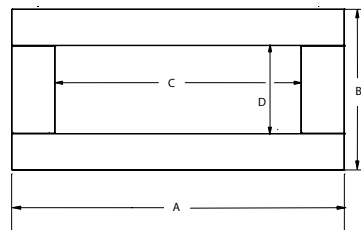

## Faceplates

Inner & Outer Frame  
(HZ54E / HZ40E / HZ30E)

4 piece Faceplate  
(HZ42E / HZ40E / HZ30E)

| Faceplates          |   | HZ54E     | HZ42E/<br>HZ42STE | HZ40E    | HZ30E    |
|---------------------|---|-----------|-------------------|----------|----------|
| Inner & Outer Frame | A | 56-11/16" | --                | 43-1/16" | 32-3/8"  |
|                     | B | 25-1/8"   | --                | 20-9/16" | 18-1/16" |
|                     | C | 45-3/16"  | --                | 35-1/2"  | 24-7/8"  |
|                     | D | 13-5/8"   | --                | 12-1/2"  | 10-1/8"  |
|                     | E | 49-3/16"  | --                | 38-1/4"  | 28-3/16" |
|                     | F | 17-5/8"   | --                | 15-1/4"  | 14-1/16" |
| 4 piece Faceplate   | A | --        | 48-3/4"           | 48-3/4"  | 33-1/4"  |
|                     | B | --        | 23-5/8"           | 23-5/8"  | 19-1/2"  |
|                     | C | --        | 36"               | 36"      | 25"      |
|                     | D | --        | 12-7/8"           | 12-7/8"  | 10-1/2"  |