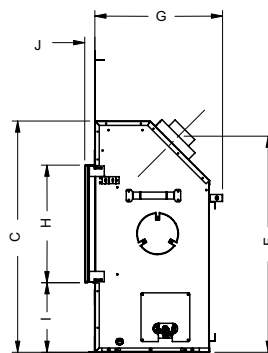

HZ30E/HZ40E/HZ42E