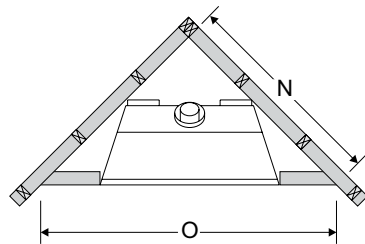

Framing	HZ965E	HZ33CE
I	4"	0"*
J	44-3/4"	35"
K	52-5/16"	31-3/4"
L	vertical rise	24"
	horizontal rigid	24"
	horizontal flex	16"
M	rigid	80"
	flex	80"
N	45-7/16"	38-15/16"
O	90-15/16"	55-1/2"

* when not using surround (might differ when using surrounds)