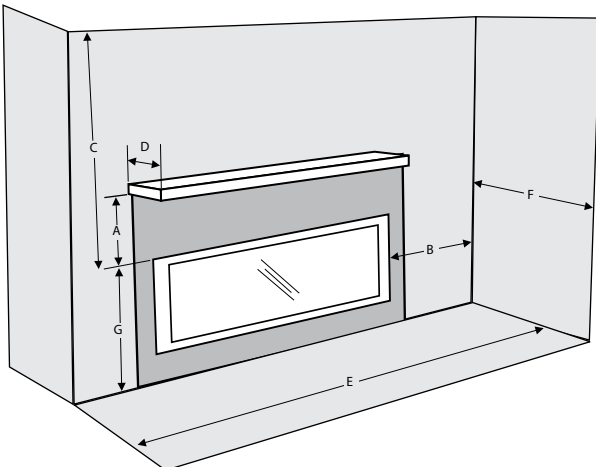

Clearances

Clearances	HZ42 STE
A*	13"
B	8"
C	22"
D**	13"
E	84"
F	36"
G	25-3/4"

* Minimum at 1" deep

** Minimum at 21-1/2" above

NOTE: All product specifications are subject to change without notice. Before installing refer to the relevant product manual for full and up to date information. Manuals can be downloaded from our web site www.regency-fire.com