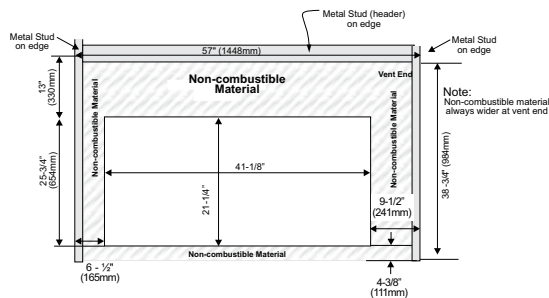

Clearances

Clearances	HZ42 STE
A*	13"
B	8"
C	22"
D**	13"
E	84"
F	36"
G	25-3/4"

* Minimum at 1" deep

** Minimum at 21-1/2" above

NOTE: All product specifications are subject to change without notice. Before installing refer to the relevant product manual for full and up to date information. Manuals can be downloaded from our web site www.regency-fire.com