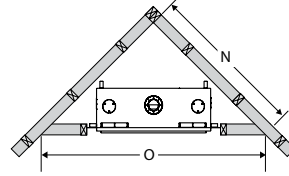

Framing

Framing	HZ54E	HZ42E	HZ40E	HZ30E
J	60"	47-1/2"	49-7/8"	31-3/16"
K	46-5/8"	37-1/4"	42"	33-5/16"
L horizontal vent	22"	18-3/4"	19-7/16"	14-1/4"
vertical vent	22"	22"	23-7/16"	19-1/2"
M flex	51"	39-9/16"	43-7/8"	32-7/8"
rigid	51"	39-9/16"	43-7/8"	35-1/2"
N	72"	51-1/2"	57-3/8"	40-7/8"
O	101-7/8"	72-7/8"	81-1/8"	57-13/16"