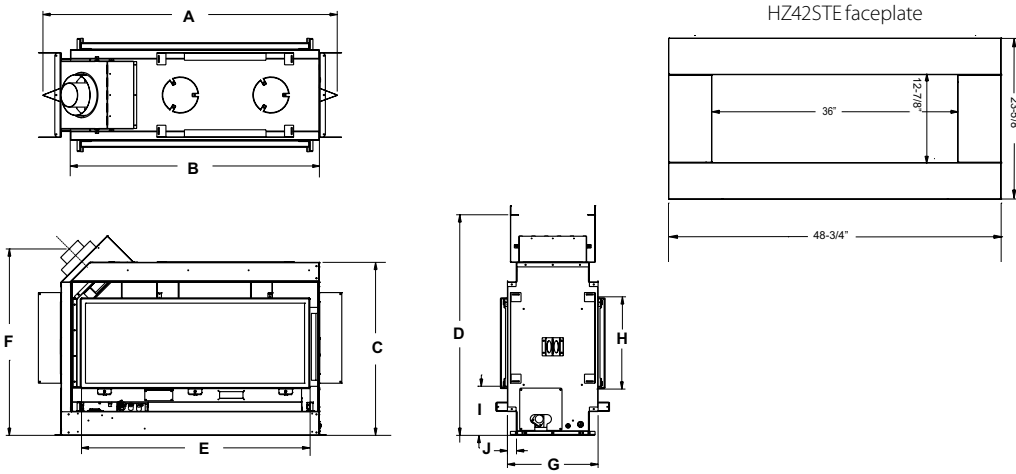

Regency Horizon™ HZ42STE

Dimensions	HZ42STE
Flue size	4"x6-5/8"
A	48-11/16"
B	41-3/16"
C	28-5/8"
D	36-1/2"
E	38"
F	30-13/16"
G	15"
H	15"
I	7-3/4"
J	1-1/2"