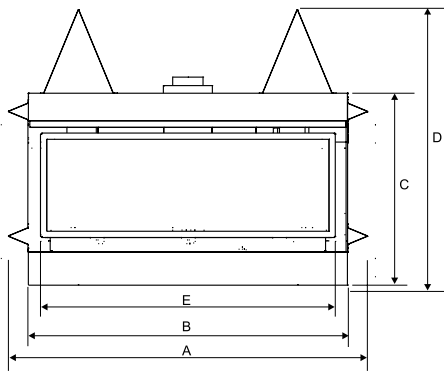

specifications

Specifications	HZ54E		HZ42E		HZ42STE		HZ40E		HZ30E		HZ965E		HZ33CE	
	NG	LP	NG	LP	NG	LP	NG	LP	NG	LP	NG	LP	NG	LP
Input (BTU)	41,500	37,000	26,000	24,500	26,000	24,500	26,000	25,500	14,000	13,000	48,000	48,000	17,000	15,500
Turn down to (BTU)	29,000	30,000	17,500	19,500	17,500	19,500	18,000	21,000	--	--	16,000	17,000	10,000	12,000
EnerGuide Rating (Canada only)	56.03%	68.31%	64.89%	65.70%	66.96%	68.71%	66.82%	67.80%	69.69%	69.72%	63.11%	63.46%	65.70%	67.41%
Efficiency (steady state)	70%	75%	69%	69%	70%	72%	70%	71%	70%	70%	79%	79%	69%	69%

Regency Horizon™ HZ54E / HZ42E / HZ40E / HZ30E

HZ54E

Dimensions	HZ54E	HZ42E	HZ40E	HZ30E
Flue size	5" x 8"	4"x6-5/8"	4"x6-5/8"	4"x6-5/8"
A	59"	47"	49-5/16"	30-9/16"
B	52-5/8"	41-3/16"	45-5/8"	28-11/16"
C	31-5/8"	30"	33-3/16"	27-1/16"
D	46-3/8"	36-7/8"	42"	33-5/16"
E	48-1/2"	38"	38"	27-5/8"
F	35-1/4"	28-7/8"	31"	25-11/16"
G	20-1/2"	18-5/8"	18-5/16"	14-1/2"
H	22-3/8"	21-1/4"	16-7/8"	14-9/16"
I	5-11/16"	4-7/16"	10"	6-3/8"
J	1-1/2"	1-1/2"	1-7/16"	1-1/2"