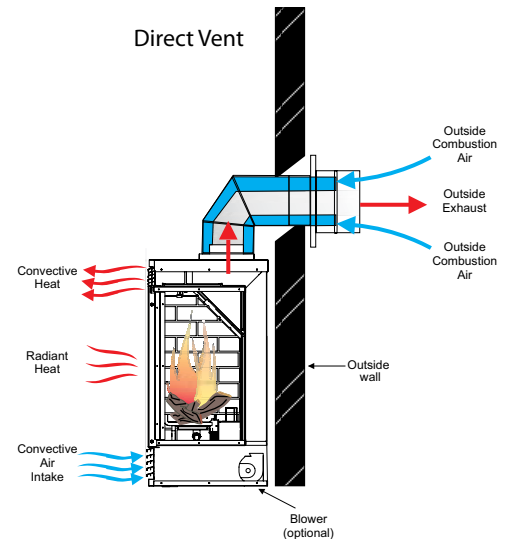

AstroCap (painted to match home)