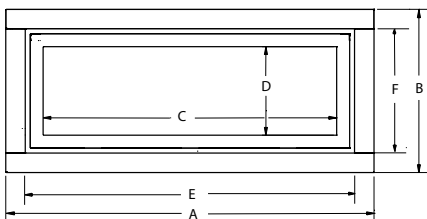

## Faceplates

Inner & Outer Frame  
(HZ54E / HZ40E / HZ30E)

4 piece Faceplate  
(HZ42E / HZ40E / HZ30E)

| Faceplates          |   | HZ54E     | HZ42E/<br>HZ42STE | HZ40E    | HZ30E    |
|---------------------|---|-----------|-------------------|----------|----------|
| Inner & Outer Frame | A | 56-11/16" | --                | 43-1/16" | 32-3/8"  |
|                     | B | 25-1/8"   | --                | 20-9/16" | 18-1/16" |
|                     | C | 45-3/16"  | --                | 35-1/2"  | 24-7/8"  |
|                     | D | 13-5/8"   | --                | 12-1/2"  | 10-1/8"  |
|                     | E | 49-3/16"  | --                | 38-1/4"  | 28-3/16" |
|                     | F | 17-5/8"   | --                | 15-1/4"  | 14-1/16" |
| 4 piece Faceplate   | A | --        | 48-3/4"           | 48-3/4"  | 33-1/4"  |
|                     | B | --        | 23-5/8"           | 23-5/8"  | 19-1/2"  |
|                     | C | --        | 36"               | 36"      | 25"      |
|                     | D | --        | 12-7/8"           | 12-7/8"  | 10-1/2"  |