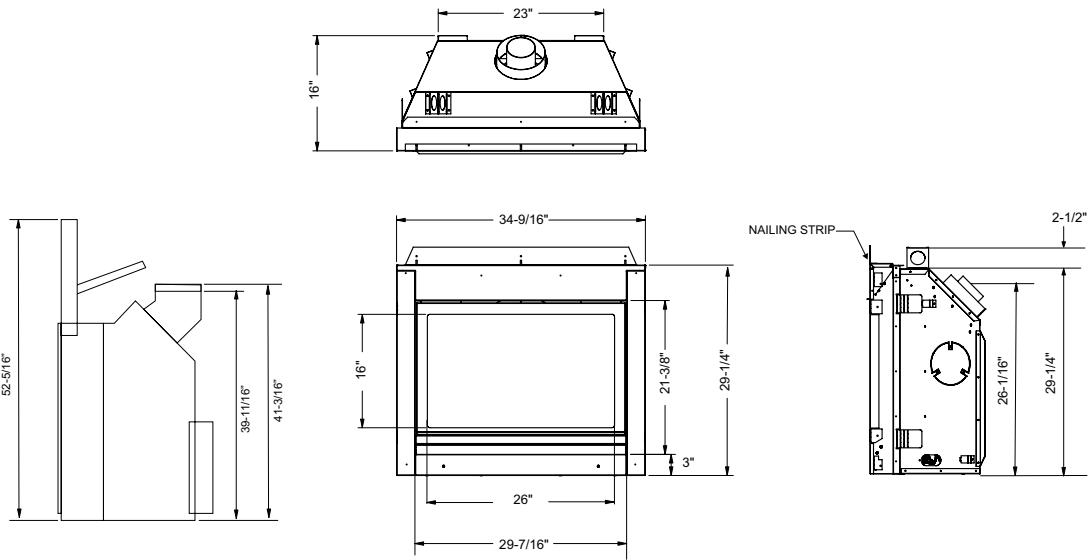

# specifications

HZ965E

HZ33CE

| Framing | HZ965E           | HZ33CE    |
|---------|------------------|-----------|
| I       | 4"               | 0"*       |
| J       | 44-3/4"          | 35"       |
| K       | 52-5/16"         | 31-3/4"   |
| L       | vertical rise    | 24"       |
|         | horizontal rigid | 24"       |
|         | horizontal flex  | 16"       |
| M       | rigid            | 80"       |
|         | flex             | 80"       |
| N       | 45-7/16"         | 38-15/16" |
| O       | 90-15/16"        | 55-1/2"   |