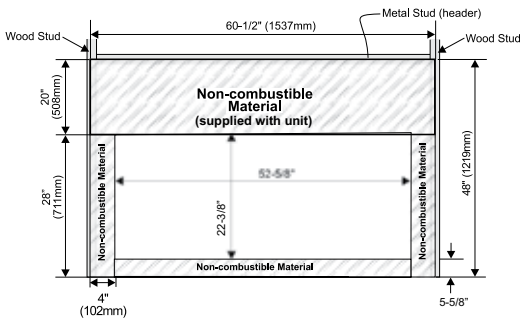

Framing

Framing	HZ54E	HZ42E	HZ40E	HZ30E
J	60"	47-1/2"	49-7/8"	31-3/16"
K	46-5/8"	37-1/4"	42"	33-5/16"
L horizontal vent	22"	18-3/4"	19-7/16"	14-1/4"
vertical vent	22"	22"	23-7/16"	19-1/2"
M flex	51"	39-9/16"	43-7/8"	32-7/8"
rigid	51"	39-9/16"	43-7/8"	35-1/2"
N	72"	51-1/2"	57-3/8"	40-7/8"
O	101-7/8"	72-7/8"	81-1/8"	57-13/16"

HZ54E

Clearances

Clearances	HZ54E	HZ42E	HZ40E	HZ30E
A*	20"	13"	17"	13-1/4"
B	4"	8"	8"	8"
C	40-7/8"	22"	22"	39"
D**	13"	13"	13"	12"
E	83"	84"	84"	60"
F	36"	36"	36"	36"
G	28-7/8"	25-3/4"	27"	21"

* Minimum at 1" deep
** HZ30E - Minimum at 21-1/4" above
HZ42E - Minimum at 21-1/2" above
HZ54E - Minimum at 30" above

NOTE: All products can be installed in a raised application. Before installing refer to the relevant product manual for full and up to date information. Manuals can be downloaded from our web site www.regency-fire.com