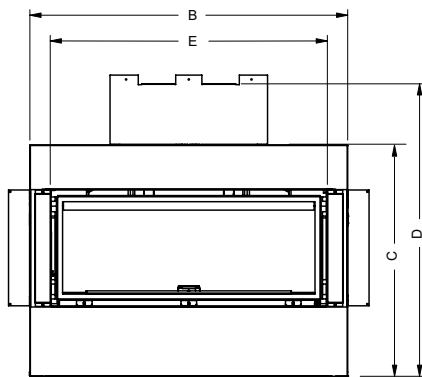

HZ30E/HZ40E/HZ42E