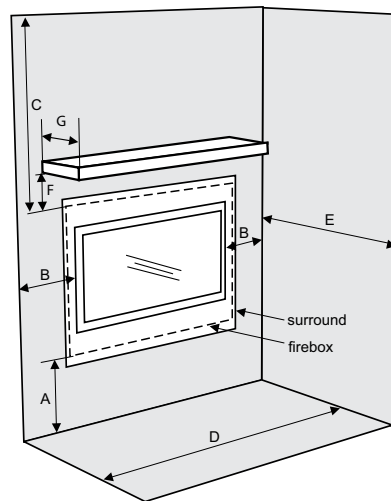

Clearances	HZ965E	HZ33CE
A	4"	0"
B	6-1/16"	9"
C	N/A	30"
D	N/A	84"
E	N/A	36"
F	18-1/2"	15-3/4"
G	10"	12"

Notes:
* For complete instructions please see manual.