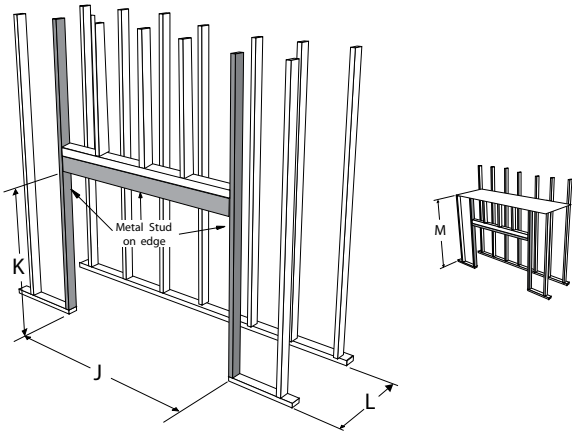

Framing

Framing	HZ54E	HZ42E	HZ40E	HZ30E
J	60"	47-1/2"	49-7/8"	31-3/16"
K	46-5/8"	37-1/4"	42"	33-5/16"
L horizontal vent	22"	18-3/4"	19-7/16"	14-1/4"
vertical vent	22"	22"	23-7/16"	19-1/2"
M flex	51"	39-9/16"	43-7/8"	32-7/8"
rigid	51"	39-9/16"	43-7/8"	35-1/2"
N	72"	51-1/2"	57-3/8"	40-7/8"
O	101-7/8"	72-7/8"	81-1/8"	57-13/16"