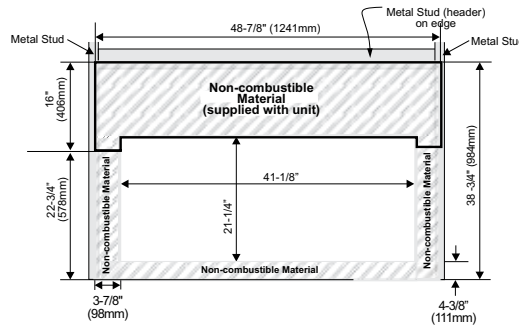

Framing

Framing	HZ54E	HZ42E	HZ40E	HZ30E
J	60"	47-1/2"	49-7/8"	31-3/16"
K	46-5/8"	37-1/4"	42"	33-5/16"
L horizontal vent	22"	18-3/4"	19-7/16"	14-1/4"
vertical vent	22"	22"	23-7/16"	19-1/2"
M flex	51"	39-9/16"	43-7/8"	32-7/8"
rigid	51"	39-9/16"	43-7/8"	35-1/2"
N	72"	51-1/2"	57-3/8"	40-7/8"
O	101-7/8"	72-7/8"	81-1/8"	57-13/16"

HZ42E

Clearances

Clearances	HZ54E	HZ42E	HZ40E	HZ30E
A*	20"	13"	17"	13-1/4"
B	4"	8"	8"	8"
C	40-7/8"	22"	22"	39"
D**	13"	13"	13"	12"
E	83"	84"	84"	60"
F	36"	36"	36"	36"
G	28-7/8"	25-3/4"	27"	21"

* Minimum at 1" deep
** HZ30E - Minimum at 21-1/4" above
HZ42E - Minimum at 21-1/2" above
HZ54E - Minimum at 30" above

NOTE: All products can be installed in a raised application. Before installing refer to the relevant product manual for full and up to date information. Manuals can be downloaded from our web site www.regency-fire.com