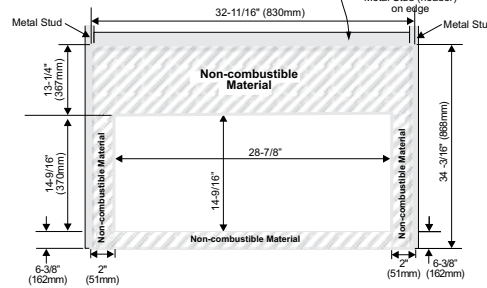

Framing

Framing	HZ54E	HZ42E	HZ40E	HZ30E
J	60"	47-1/2"	49-7/8"	31-3/16"
K	46-5/8"	37-1/4"	42"	33-5/16"
L horizontal vent	22"	18-3/4"	19-7/16"	14-1/4"
vertical vent	22"	22"	23-7/16"	19-1/2"
M flex	51"	39-9/16"	43-7/8"	32-7/8"
rigid	51"	39-9/16"	43-7/8"	35-1/2"
N	72"	51-1/2"	57-3/8"	40-7/8"
O	101-7/8"	72-7/8"	81-1/8"	57-13/16"

HZ30E

Clearances

Clearances	HZ54E	HZ42E	HZ40E	HZ30E
A*	20"	13"	17"	13-1/4"
B	4"	8"	8"	8"
C	40-7/8"	22"	22"	39"
D**	13"	13"	13"	12"
E	83"	84"	84"	60"
F	36"	36"	36"	36"
G	28-7/8"	25-3/4"	27"	21"

* Minimum at 1" deep
** HZ30E - Minimum at 21-1/4" above
HZ42E - Minimum at 21-1/2" above
HZ54E - Minimum at 30" above

NOTE: All products can be installed in a raised application. Before installing refer to the relevant product manual for full and up to date information. Manuals can be downloaded from our web site www.regency-fire.com