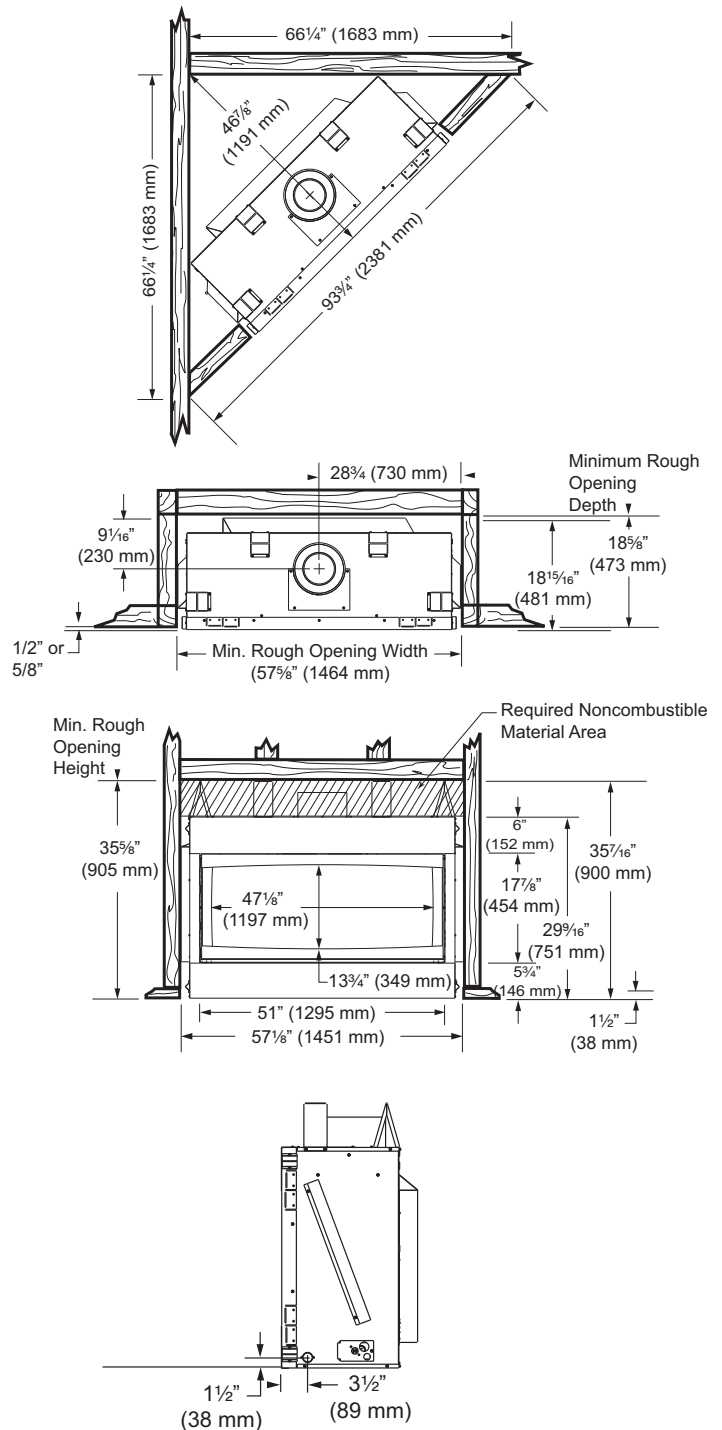

A Brand of Monessen Hearth Systems Co.
149 Cleveland Drive, Paris, Kentucky 40361
www.majesticproducts.com

To avoid personal injury or property damage, the product described by this brochure must be installed, operated and maintained in strict compliance with the instructions packaged with the product and all applicable building or fire codes. Contact local building or fire officials about restrictions and installation inspection requirements. All photographs and drawings on this brochure are for illustrative purposes only and are not intended for, nor should they be used as a substitute for the instructions packaged with the unit. Appearance and specifications of the product are subject to change without notice. 06/10 Rev. 1