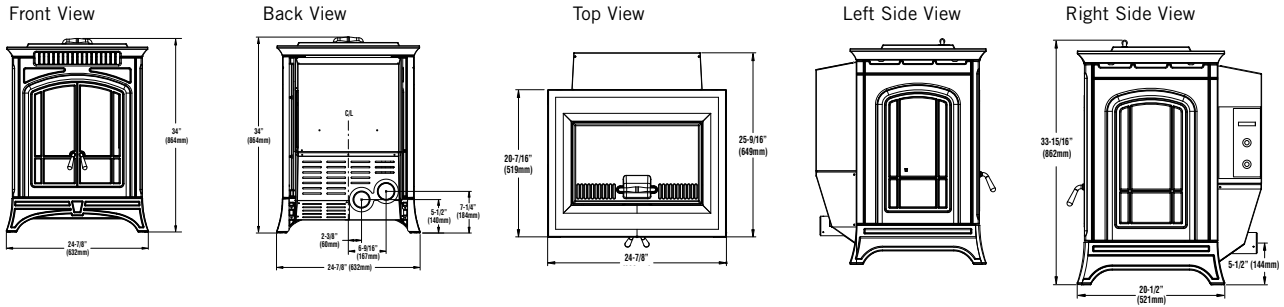

SPECIFICATIONS

BELLA™

This appliance must be installed in accordance with local building codes. In corner installations, the minimum clearances to side walls vary depending on whether the vent goes through the left or right wall.