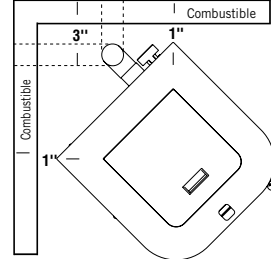

MONTAGE™

Minimum clearances specified may not allow for ease of operation and maintenance. Please keep this in mind when considering the installation.

CORNER Fig. 2

Corner View