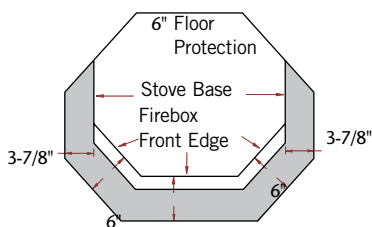

HEARTH PROTECTION

Minimum Floor Protection for Winslow PS40