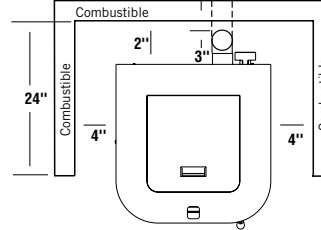

MONTAGE™

Minimum clearances specified may not allow for ease of operation and maintenance. Please keep this in mind when considering the installation.

CORNER Fig. 2

Rear Wall or Alcove View