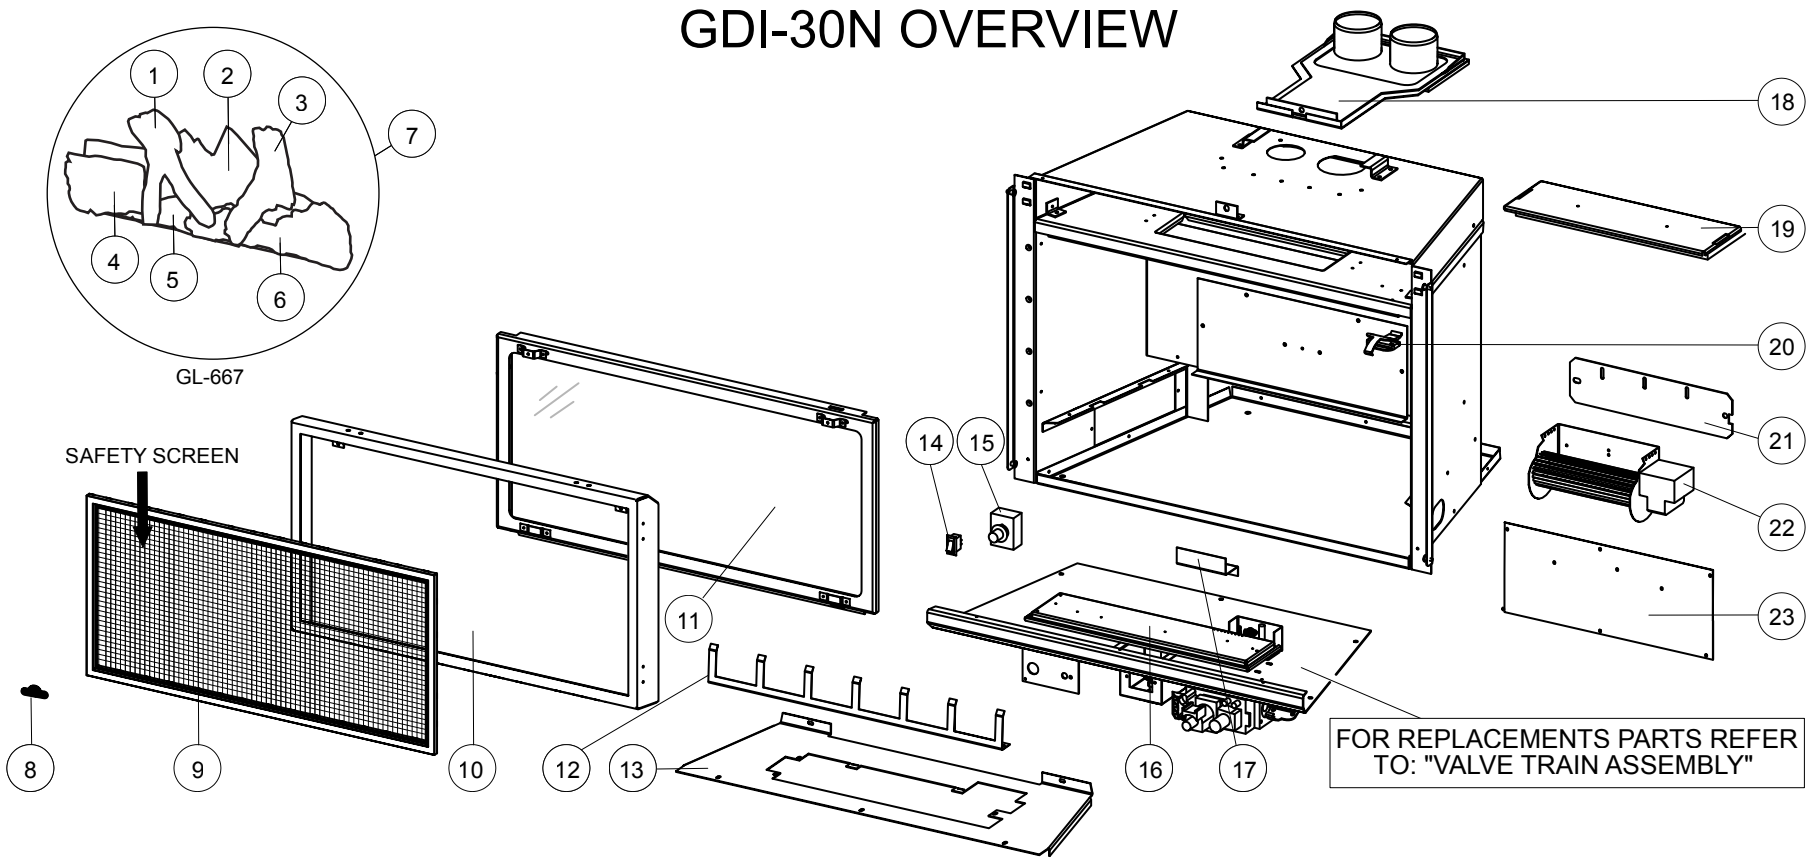

# GDI-30N OVERVIEW

ITEMS MAY NOT APPEAR EXACTLY AS ILLUSTRATED

REF. NO.	PART NUMBER	DESCRIPTION
1	W135-0380	LEFT CROSSOVER LOG (GL-667)
2	W135-0378	REAR LOG (GL-667)
3	W135-0379	RIGHT CROSSOVER LOG (GL-667)
4	W135-0381	FRONT LEFT LOG (GL-667)
5	W135-0383	CHARCOAL STRIP (GL-667)
6	W135-0382	FRONT RIGHT LOG (GL-667)
7	GL-667	LOG SET
8	W385-0334	NAPOLEON LOGO
9	W565-0179-SER	SAFETY SCREEN
10	SF30	SAFETY SCREEN FRAME C/W SCREEN
11	W010-3451	DOOR ASSEMBLY
12	W185-0022	GRATE

REF. NO.	PART NUMBER	DESCRIPTION
13	W655-0177	LOG SUPPORT
14	W660-0009	ON / OFF SWITCH
15	W660-0019	ACS SWITCH
16	W010-1032	VALVE TRAIN ASSEMBLY
17	W655-0180	REAR LOG SUPPORT
18	W010-1089	VENT MOUNTING PLATE
19	W010-1101	RELIEF DOOR ASSEMBLY
20	W390-0002	DOOR LATCH MECHANISM
21	W080-0067	BLOWER BRACKET
22	W062-0005	CROSSFLOW BLOWER
23	W290-0083	BLOWER ACCESS GASKET