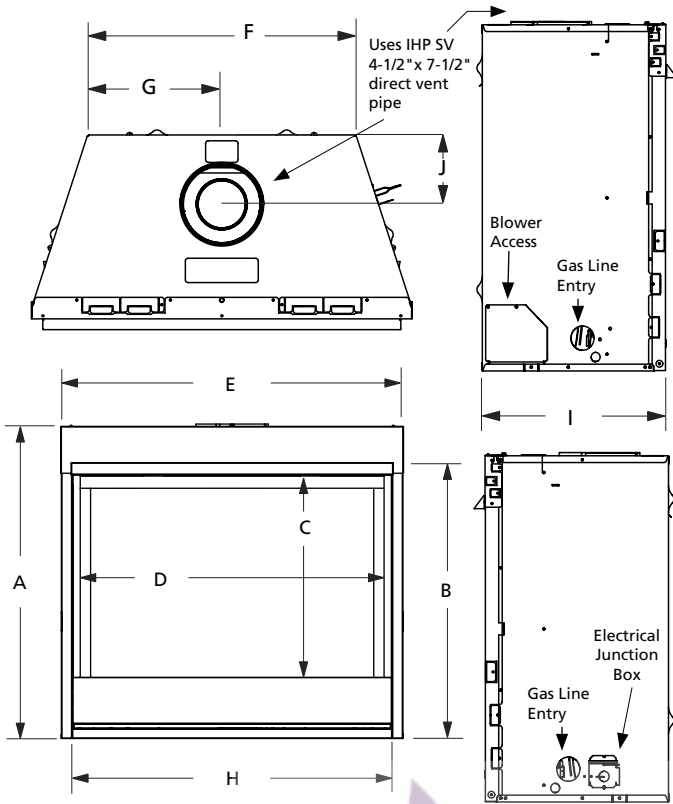

Black Reflective Porcelain Liner

Included Proflame II Remote

APPLIANCE SPECIFICATIONS

	DRC3535	DRC3540	DRC3545
A	32-1/8"	37-1/8"	37-1/8"
B	28-3/4"	33-1/4"	33-1/4"
C	22-1/4"	27-1/4"	27-1/4"
D	32-3/8"	37-3/8"	42-3/8"
E	35-1/4"	40-1/4"	45-1/4"
F	25"	30"	35"
G	12-1/2"	15"	17-1/2"
H	32-7/8"	37-7/8"	42-7/8"
I	17"	17"	17"
J	6-7/8"	6-7/8"	6-7/8"