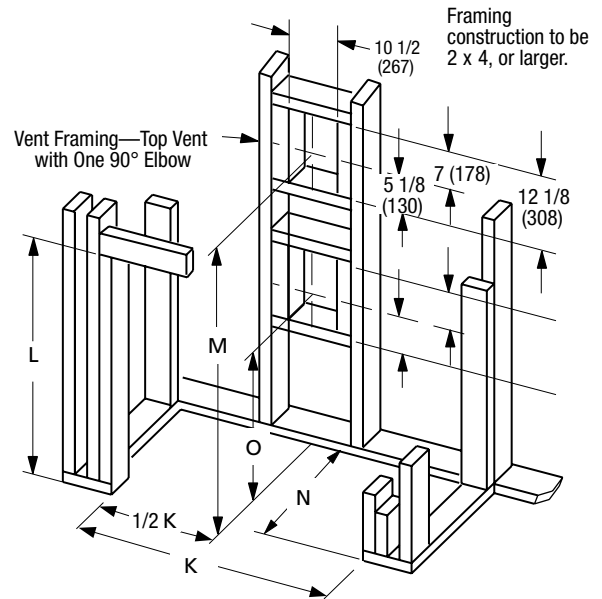

Black Reflective Porcelain Liner

Included Proflame II Remote

APPLIANCE SPECIFICATIONS

	DRC3535	DRC3540	DRC3545
A	32-1/8"	37-1/8"	37-1/8"
B	28-3/4"	33-1/4"	33-1/4"
C	22-1/4"	27-1/4"	27-1/4"
D	32-3/8"	37-3/8"	42-3/8"
E	35-1/4"	40-1/4"	45-1/4"
F	25"	30"	35"
G	12-1/2"	15"	17-1/2"
H	32-7/8"	37-7/8"	42-7/8"
I	17"	17"	17"
J	6-7/8"	6-7/8"	6-7/8"

FLAT WALL FRAMING SPECIFICATIONS

	DRC3535	DRC3540	DRC3545
K	35-3/8"	40-3/8"	45-3/8"
L	36-1/4"*	41-1/4"*	41-1/4"*
M	38-3/4"	43-3/4"	43-3/4"
N	18"	18"	18"
O	23-3/8"	28-1/4"	28-1/4"

* Includes 4" for fold-up standoffs