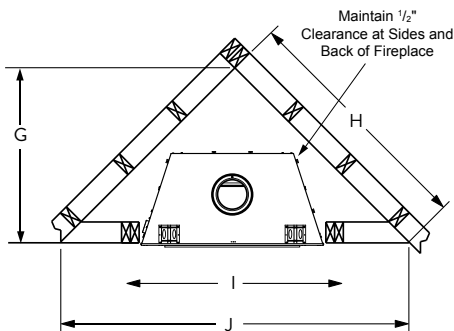

CORNER FRAMING SPECIFICATIONS

	ENVY CD 35	ENVY CD 40	ENVY CD 45
G	34"	36-1/2"	39"
H	48-1/8"	51-3/4"	55-1/8"
I	39-3/4"	44-3/4"	49-3/4"
J	68"	73"	78"

IMPORTANT NOTES:

As with any heating appliance, fireplace or stove, this appliance is extremely hot during operation. Read and understand all operating instructions before using this appliance. For further information, consult your dealer. Local conditions, such as elevation, wind, vent configuration and choice of fuel will affect overall appearance of the fire and heating performance. Performance can also vary with home design and insulation, climate, condition and type of fuel used, appliance location, burn rate, accessories chosen, chimney installation and how the appliance is operated.

Diagrams, illustrations and photographs are not to scale—consult installation instructions. Product designs, materials, dimensions, specifications, colors and prices are subject to change or discontinuance without notice.

astria
FIREPLACES™

© 2014 Innovative Hearth Products
785418M 06/14