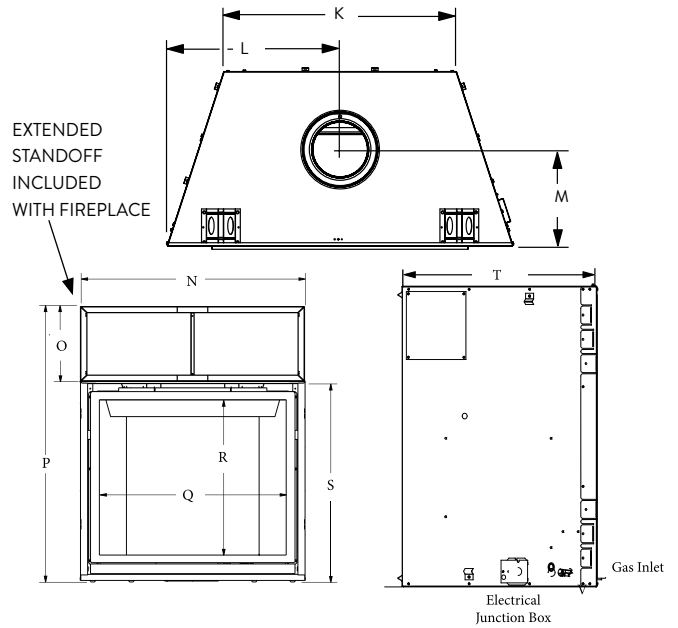

APPLIANCE SPECIFICATIONS

	ENVY CD 35	ENVY CD 40	ENVY CD 45
K	22"	27"	32"
L	19-5/8"	22-1/8"	24-5/8"
M	14-3/4"	14-3/4"	14-3/4"
N	39-1/4"	44-1/4"	49-1/4"
O	15-1/2"	15-1/2"	15-1/2"
P	44-3/4"	48-1/2"	52-1/4"
Q	28-3/4"	33-3/4"	38-3/4"
R	24-3/4"	28"	32-1/4"
S	29-1/4"	33"	36-3/4"
T	23"	23"	23"

FIREPLACE EFFICIENCIES

MODEL	FUEL	BTU/HR	P4/ENERGUIDE*	AFUE**
ENVY CD 35	NG	16,000/31,000	55.9%	67.8%
ENVY CD 40	NG	21,500/40,000	59.5%	70.1%
ENVY CD 45	NG	24,000/47,000	63%	72.5%

*Intermittent ignition systems

**Annual Fuel Utilization Efficiency (AFUE) is the recognized U.S. rating system for the total efficiency of heating products.